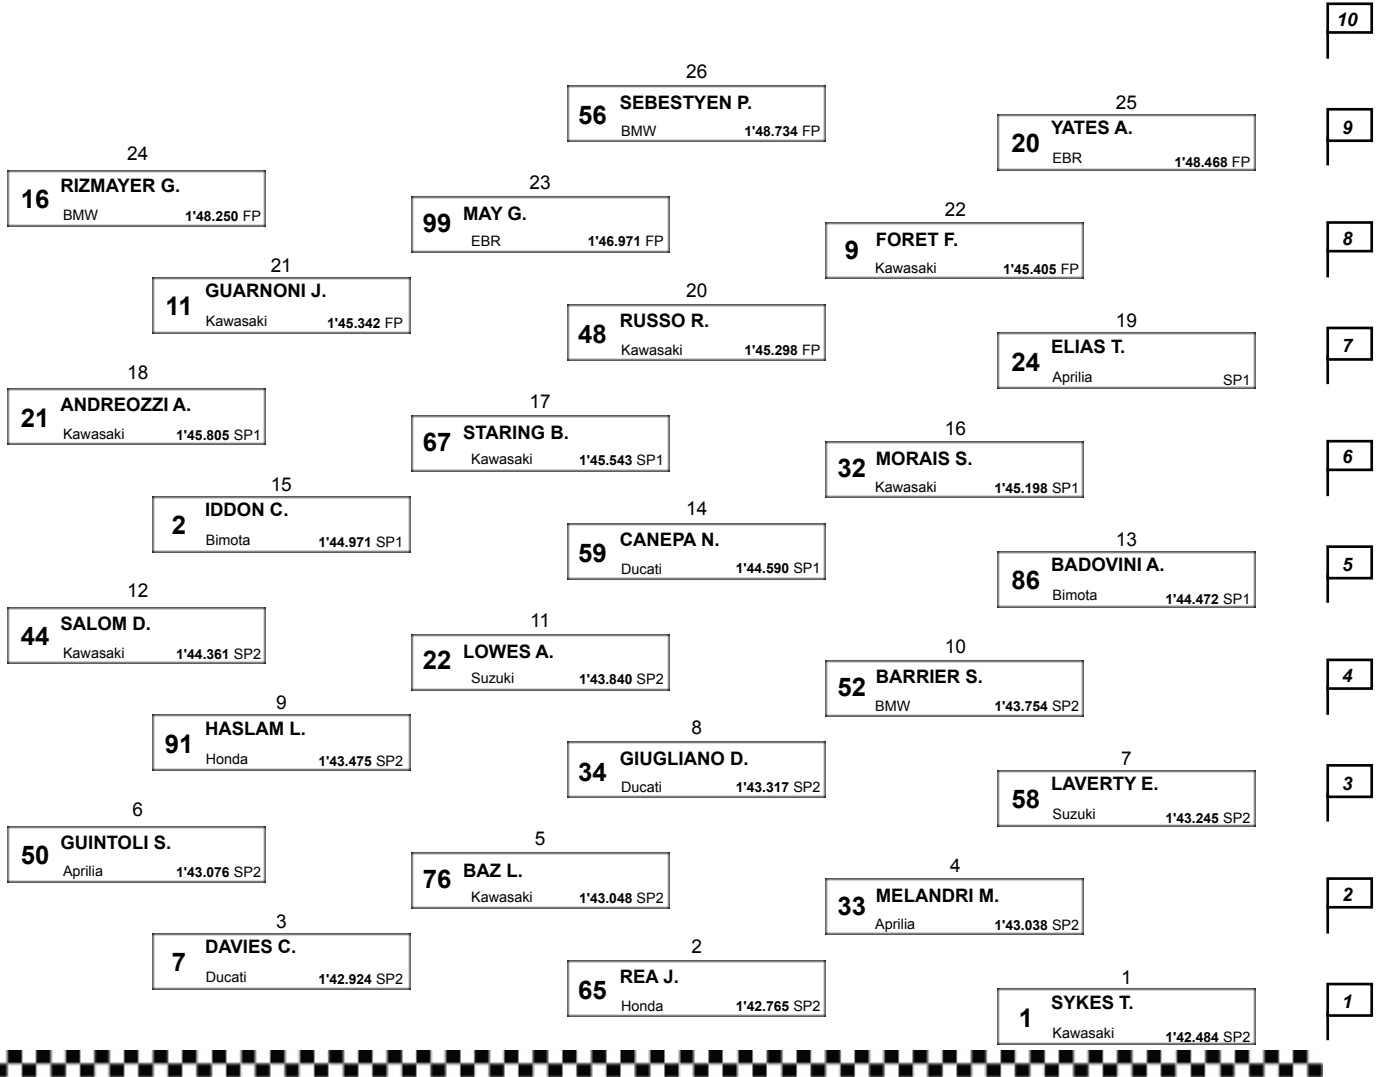

Portimao 4.592 m

Portimão, 4-5-6 July 2014
Superbike - Starting Grid - Race 1
 20 Laps x 4,592 km = 91,840 km

Jury President

..... Race Director