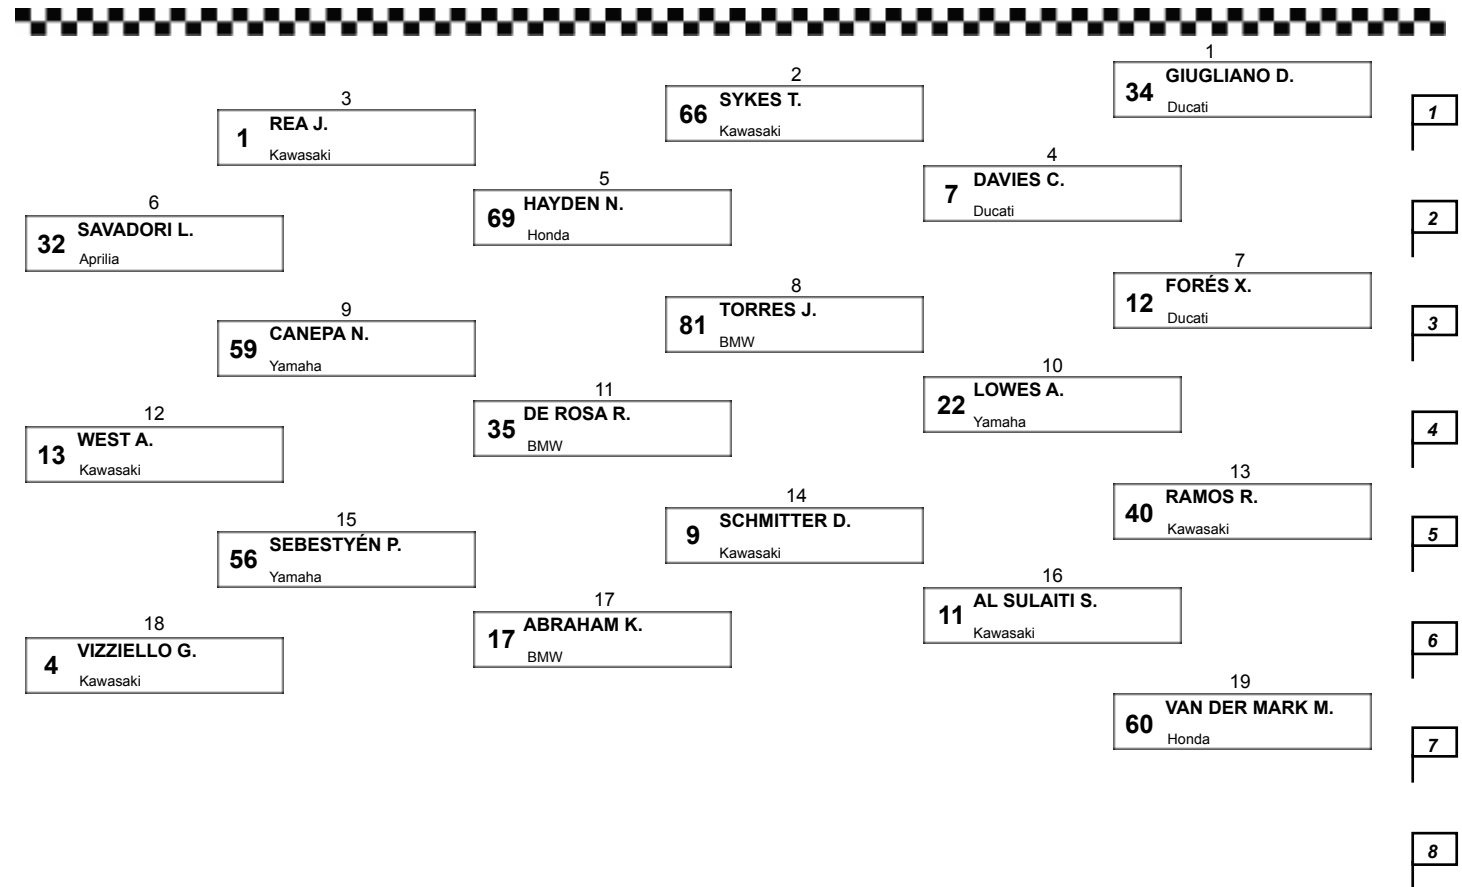

Mazda Raceway 3.610 m

US Round, 8-9-10 July 2016

World Superbike - Starting Grid - Race 2 Restart

21 Laps x 3,610 km = 75,810 km

Jury President

..... Race Director

These data/results cannot be reproduced, stored and/or transmitted in whole or in part by any manner of electronic, mechanical, photocopying, recording, broadcasting or otherwise now known or herein after developed without the previous express consent by the copyright owner, except for reproduction in daily press and regular printed publications on sale to the public within 60 days of the event related to those data/results and always provided that copyright symbol appears together as follows below.

© DORNA WSBK ORGANIZATION Srl 2016

Official Tyre Supplier

Official Timekeeper