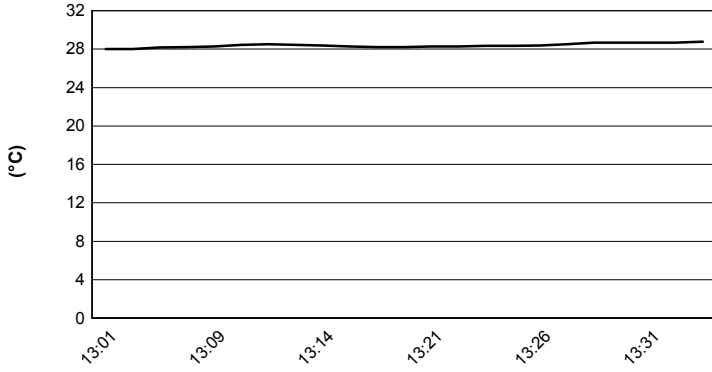

Misano Circuit Sic 58 4.226 m

PIRELLI Riviera di Rimini Round, 6 - 8 July 2018
World Superbike - Weather Report Race 1
Session started 13:01 - Session ended 13:35

Air Temperature

Track Temperature

Air Pressure