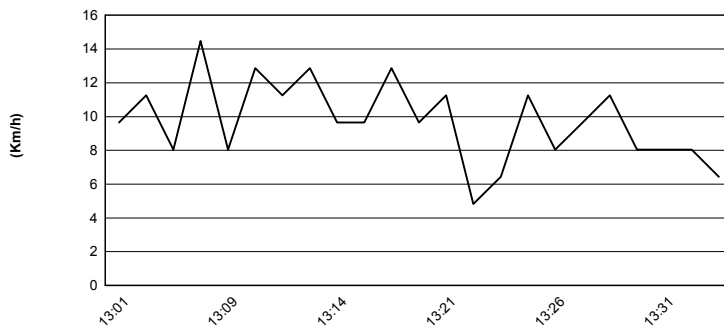

Misano Circuit Sic 58 4.226 m

PIRELLI Riviera di Rimini Round, 6 - 8 July 2018
World Superbike - Weather Report Race 1
Session started 13:01 - Session ended 13:35

Air Temperature

Track Temperature

Air Pressure

Humidity

Wind Speed

Wind Direction

07/07/2018

These data/results cannot be reproduced, stored and/or transmitted in whole or in part by any manner of electronic, mechanical, photocopying, recording, broadcasting or otherwise now known or herein after developed without the previous express consent by the copyright owner, except for reproduction in daily press and regular printed publications on sale to the public within 60 days of the event related to those data/results and always provided that copyright symbol appears together as follows below.

© DORNA WSBK ORGANIZATION Srl 2018