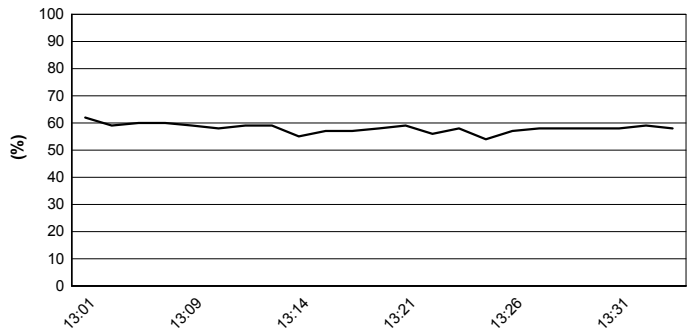

Misano Circuit Sic 58 4.226 m

PIRELLI Riviera di Rimini Round, 6 - 8 July 2018
World Superbike - Weather Report Race 1
Session started 13:01 - Session ended 13:35

Air Temperature

Track Temperature

Air Pressure

Humidity

Wind Speed

Wind Direction

07/07/2018

These data/results cannot be reproduced, stored and/or transmitted in whole or in part by any manner of electronic, mechanical, photocopying, recording, broadcasting or otherwise now known or herein after developed without the previous express consent by the copyright owner, except for reproduction in daily press and regular printed publications on sale to the public within 60 days of the event related to those data/results and always provided that copyright symbol appears together as follows below.

© DORNA WSBK ORGANIZATION Srl 2018