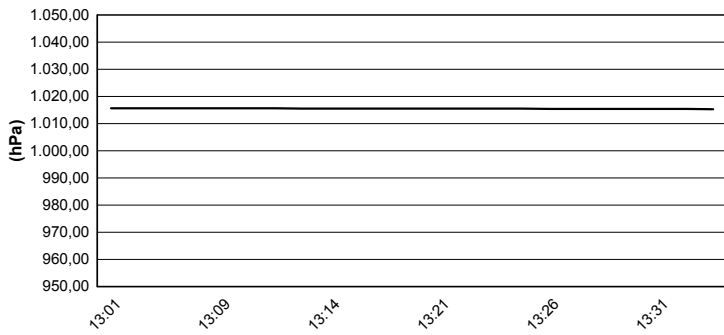

Misano Circuit Sic 58 4.226 m

PIRELLI Riviera di Rimini Round, 6 - 8 July 2018
World Superbike - Weather Report Race 1
Session started 13:01 - Session ended 13:35

Air Temperature

Track Temperature

Air Pressure