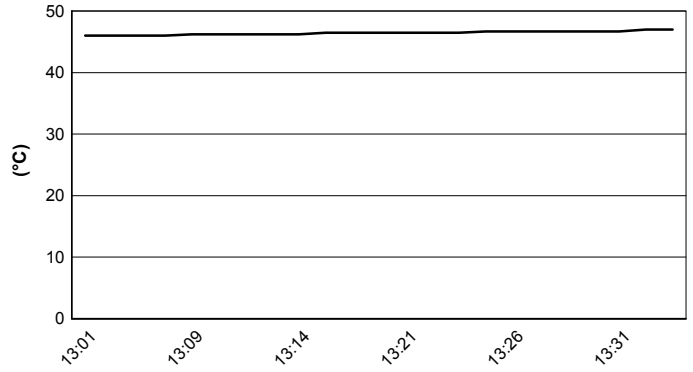

Misano Circuit Sic 58 4.226 m

PIRELLI Riviera di Rimini Round, 6 - 8 July 2018
World Superbike - Weather Report Race 1
Session started 13:01 - Session ended 13:35

Air Temperature

Track Temperature

Air Pressure