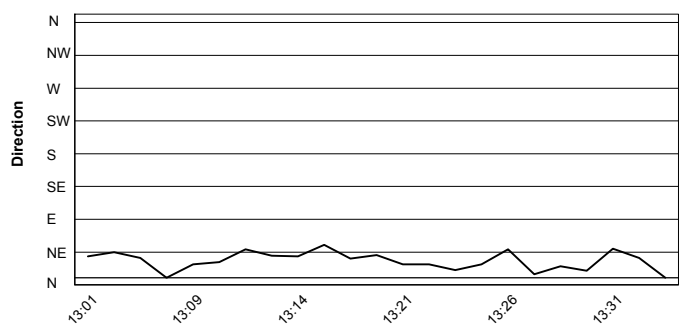

Wind Direction

07/07/2018

These data/results cannot be reproduced, stored and/or transmitted in whole or in part by any manner of electronic, mechanical, photocopying, recording, broadcasting or otherwise now known or herein after developed without the previous express consent by the copyright owner, except for reproduction in daily press and regular printed publications on sale to the public within 60 days of the event related to those data/results and always provided that copyright symbol appears together as follows below.

© DORNA WSBK ORGANIZATION Srl 2018