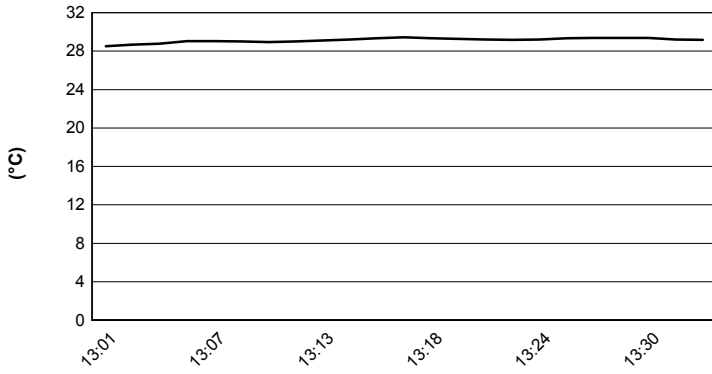

Misano Circuit Sic 58 4.226 m

PIRELLI Riviera di Rimini Round, 6 - 8 July 2018

World Superbike - Weather Report Race 2

Session started 13:01 - Session ended 13:35

Air Temperature