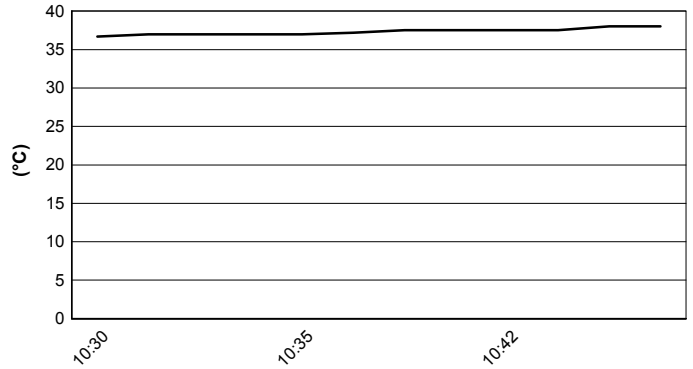

Track Temperature