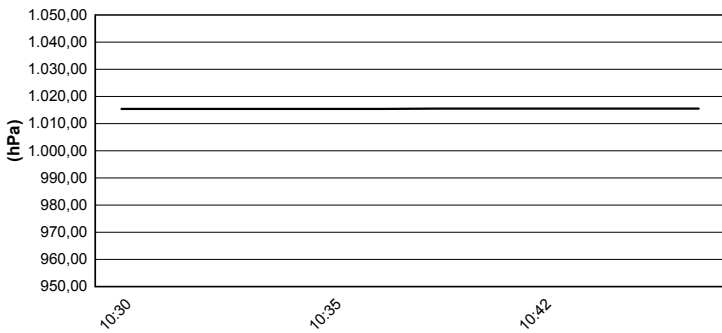

Air Pressure