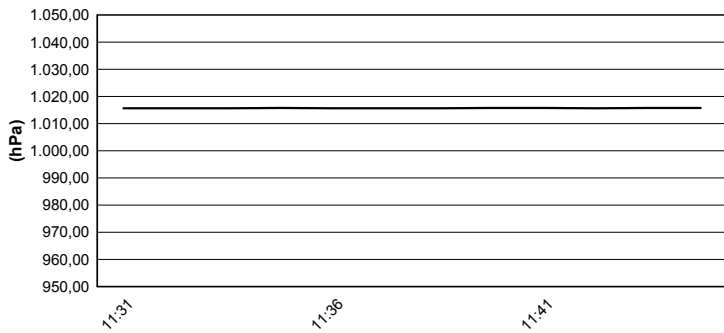

Air Pressure