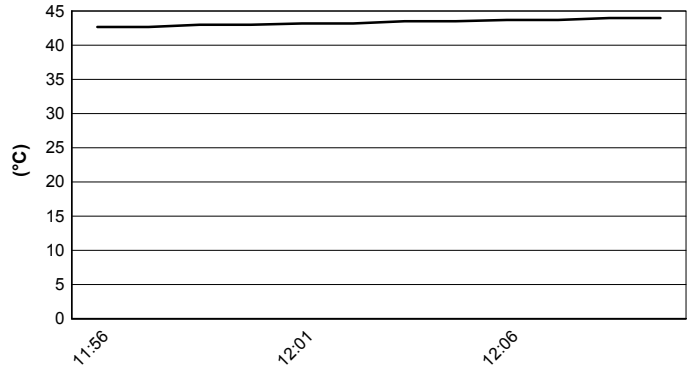

Misano Circuit Sic 58 4.226 m

PIRELLI Riviera di Rimini Round, 6 - 8 July 2018
World Supersport 300 - Weather Report Superpole 2
 Session started 11:55 - Session ended 12:11

Air Temperature

Track Temperature