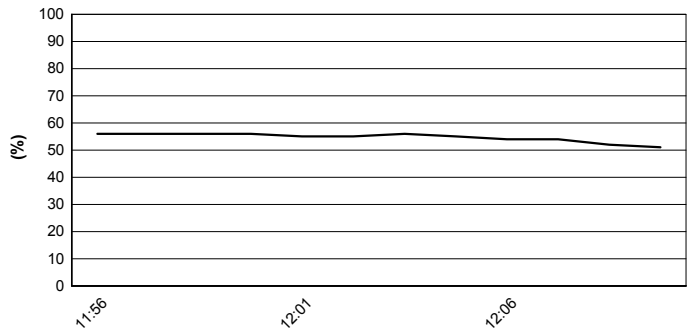

Misano Circuit Sic 58 4.226 m

PIRELLI Riviera di Rimini Round, 6 - 8 July 2018
World Supersport 300 - Weather Report Superpole 2
Session started 11:55 - Session ended 12:11

Air Temperature

Track Temperature

Air Pressure

Humidity

Wind Speed

Wind Direction

07/07/2018

These data/results cannot be reproduced, stored and/or transmitted in whole or in part by any manner of electronic, mechanical, photocopying, recording, broadcasting or otherwise now known or herein after developed without the previous express consent by the copyright owner, except for reproduction in daily press and regular printed publications on sale to the public within 60 days of the event related to those data/results and always provided that copyright symbol appears together as follows below.

© DORNA WSBK ORGANIZATION Srl 2018

Official Fuel Supplier

FICR PERUGIA TIMING

Official Tyre Supplier

Official Timekeeper