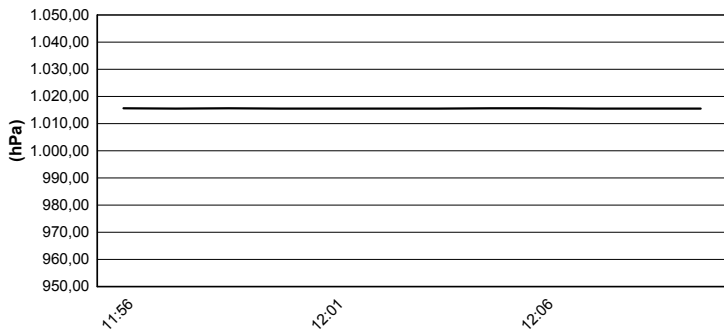

Air Pressure