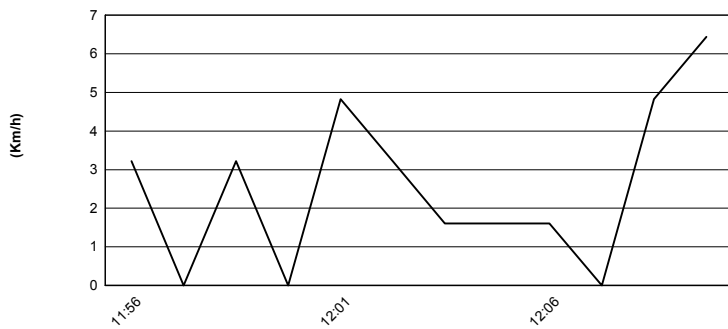

Misano Circuit Sic 58 4.226 m

PIRELLI Riviera di Rimini Round, 6 - 8 July 2018
World Supersport 300 - Weather Report Superpole 2
Session started 11:55 - Session ended 12:11

Air Temperature

Track Temperature

Air Pressure

Humidity

Wind Speed

Wind Direction

07/07/2018

These data/results cannot be reproduced, stored and/or transmitted in whole or in part by any manner of electronic, mechanical, photocopying, recording, broadcasting or otherwise now known or herein after developed without the previous express consent by the copyright owner, except for reproduction in daily press and regular printed publications on sale to the public within 60 days of the event related to those data/results and always provided that copyright symbol appears together as follows below.

© DORNA WSBK ORGANIZATION Srl 2018

Official Fuel Supplier

FICR PERUGIA TIMING

Official Tyre Supplier

Official Timekeeper