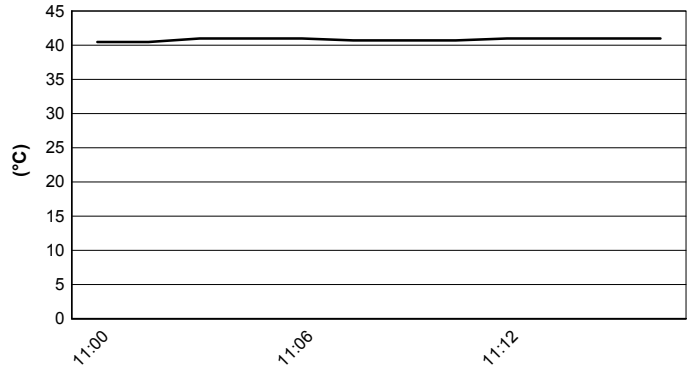

WeatherTech Raceway 3.610 m

GEICO U.S. Round, 22 - 24 June 2018
World Superbike - Weather Report Superpole 1
Session started 11:00 - Session ended 11:16

Air Temperature

Track Temperature

Air Pressure

Humidity