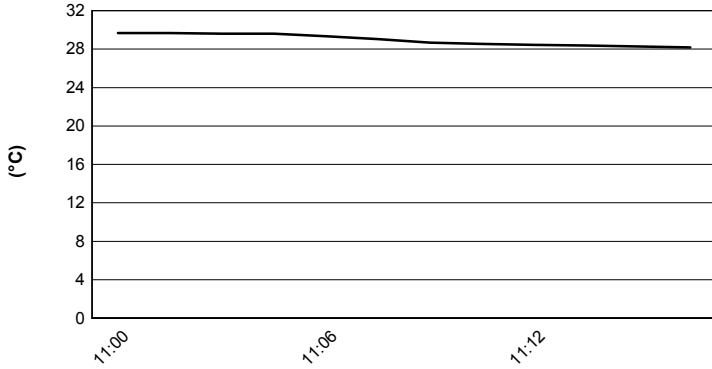

WeatherTech Raceway 3.610 m

GEICO U.S. Round, 22 - 24 June 2018
World Superbike - Weather Report Superpole 1
Session started 11:00 - Session ended 11:16

Air Temperature

Track Temperature

Air Pressure

Humidity