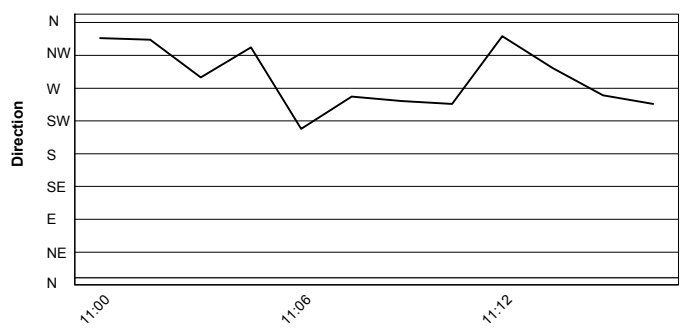

Wind Direction

23/06/2018

These data/results cannot be reproduced, stored and/or transmitted in whole or in part by any manner of electronic, mechanical, photocopying, recording, broadcasting or otherwise now known or herein after developed without the previous express consent by the copyright owner, except for reproduction in daily press and regular printed publications on sale to the public within 60 days of the event related to those data/results and always provided that copyright symbol appears together as follows below.

© DORNA WSBK ORGANIZATION Srl 2018