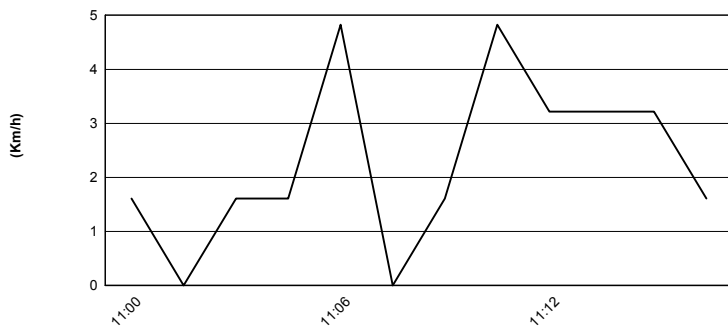

WeatherTech Raceway 3.610 m

GEICO U.S. Round, 22 - 24 June 2018
World Superbike - Weather Report Superpole 1
Session started 11:00 - Session ended 11:16

Air Temperature

Track Temperature

Air Pressure

Humidity

Wind Speed

Wind Direction

23/06/2018

These data/results cannot be reproduced, stored and/or transmitted in whole or in part by any manner of electronic, mechanical, photocopying, recording, broadcasting or otherwise now known or herein after developed without the previous express consent by the copyright owner, except for reproduction in daily press and regular printed publications on sale to the public within 60 days of the event related to those data/results and always provided that copyright symbol appears together as follows below.

© DORNA WSBK ORGANIZATION Srl 2018