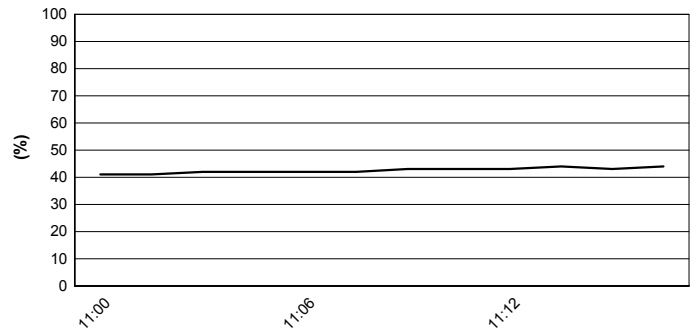

WeatherTech Raceway 3.610 m

GEICO U.S. Round, 22 - 24 June 2018
World Superbike - Weather Report Superpole 1
Session started 11:00 - Session ended 11:16

Air Temperature

Track Temperature

Air Pressure

Humidity