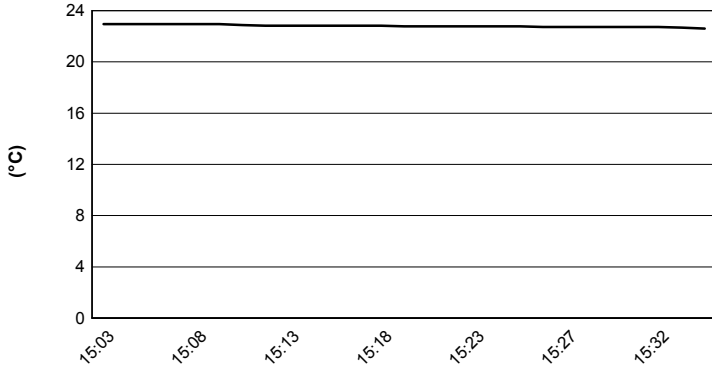

Pata Riviera di Rimini Round, 21-23 June 2019

Weather Report Race 1

Session started 15:03 - Session ended 15:37

Misano Circuit Sic 58 4.226 m

Air Temperature

Track Temperature

Air Pressure

Humidity