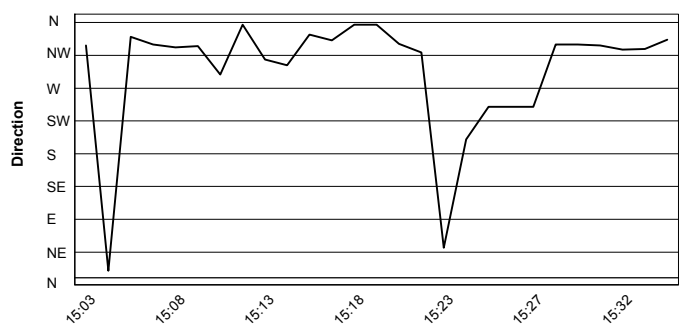

Wind Direction

22/06/2019

These data/results cannot be reproduced, stored and/or transmitted in whole or in part by any manner of electronic, mechanical, photocopying, recording, broadcasting or otherwise now known or herein after developed without the previous express consent by the copyright owner, except for reproduction in daily press and regular printed publications on sale to the public within 60 days of the event related to those data/results and always provided that copyright symbol appears together as follows below.

© DORNA WSBK ORGANIZATION Srl 2019