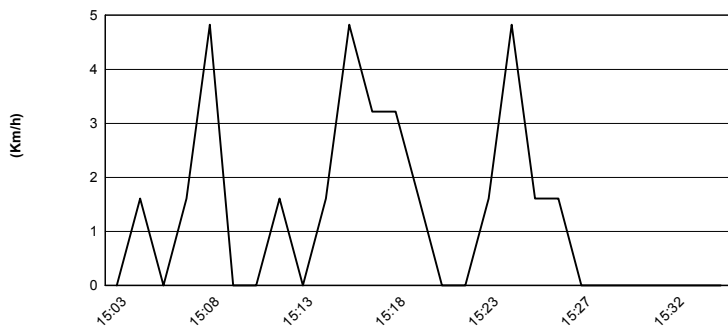

Pata Riviera di Rimini Round, 21-23 June 2019

Weather Report Race 1

Session started 15:03 - Session ended 15:37

Misano Circuit Sic 58 4.226 m

Air Temperature

Track Temperature

Air Pressure

Humidity

Wind Speed

Wind Direction

22/06/2019

These data/results cannot be reproduced, stored and/or transmitted in whole or in part by any manner of electronic, mechanical, photocopying, recording, broadcasting or otherwise now known or herein after developed without the previous express consent by the copyright owner, except for reproduction in daily press and regular printed publications on sale to the public within 60 days of the event related to those data/results and always provided that copyright symbol appears together as follows below.

© DORNA WSBK ORGANIZATION Srl 2019