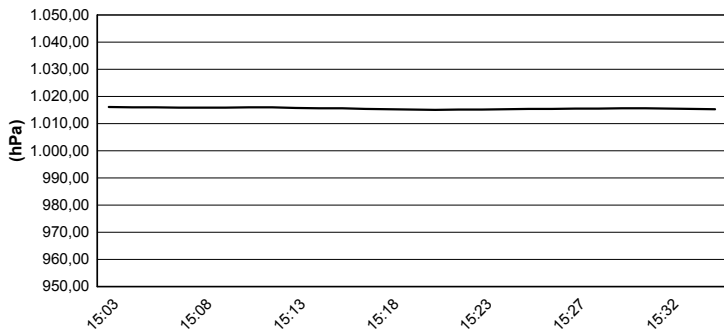

Pata Riviera di Rimini Round, 21-23 June 2019

Weather Report Race 1

Session started 15:03 - Session ended 15:37

Misano Circuit Sic 58 4.226 m

Air Temperature

Track Temperature

Air Pressure

Humidity