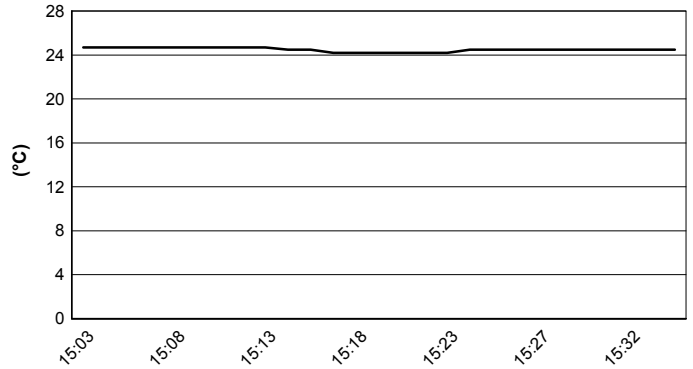

Pata Riviera di Rimini Round, 21-23 June 2019

Weather Report Race 1

Session started 15:03 - Session ended 15:37

Misano Circuit Sic 58 4.226 m

Air Temperature

Track Temperature

Air Pressure

Humidity