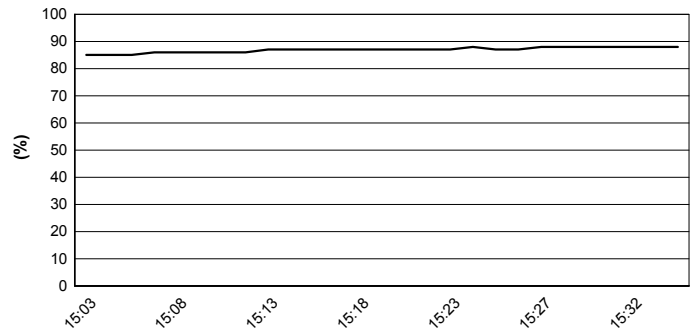

Pata Riviera di Rimini Round, 21-23 June 2019

Weather Report Race 1

Session started 15:03 - Session ended 15:37

Misano Circuit Sic 58 4.226 m

Air Temperature

Track Temperature

Air Pressure

Humidity