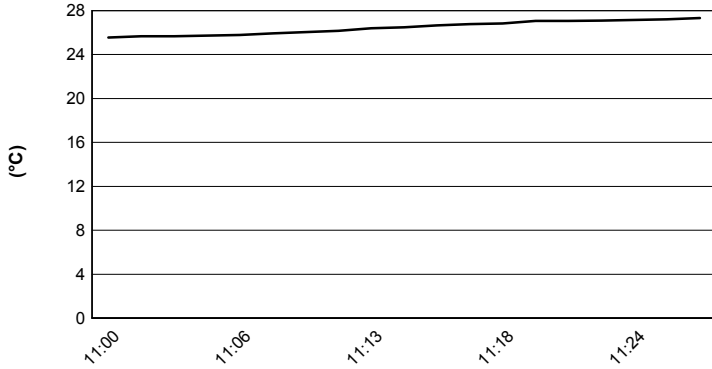

**Pata Riviera di Rimini Round, 21-23 June 2019**

**Weather Report Tissot Superpole**

Session started 11:00 - Session ended 11:27

Misano Circuit Sic 58 4.226 m

### Air Temperature