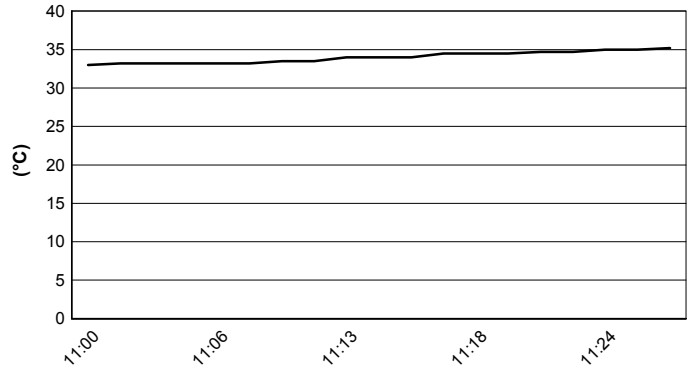

Track Temperature