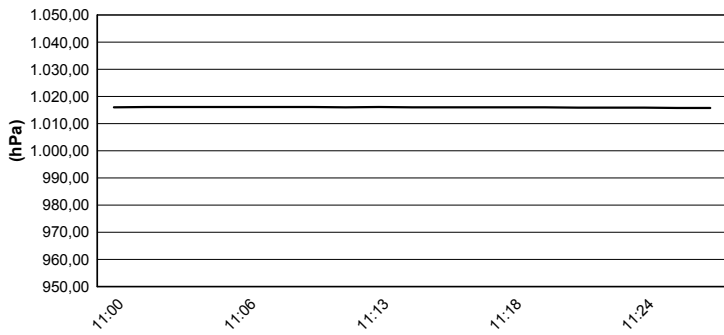

Air Pressure