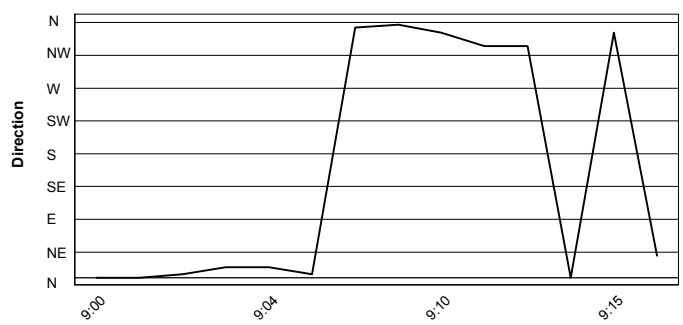

Wind Direction

23/06/2019

These data/results cannot be reproduced, stored and/or transmitted in whole or in part by any manner of electronic, mechanical, photocopying, recording, broadcasting or otherwise now known or herein after developed without the previous express consent by the copyright owner, except for reproduction in daily press and regular printed publications on sale to the public within 60 days of the event related to those data/results and always provided that copyright symbol appears together as follows below.

© DORNA WSBK ORGANIZATION Srl 2019