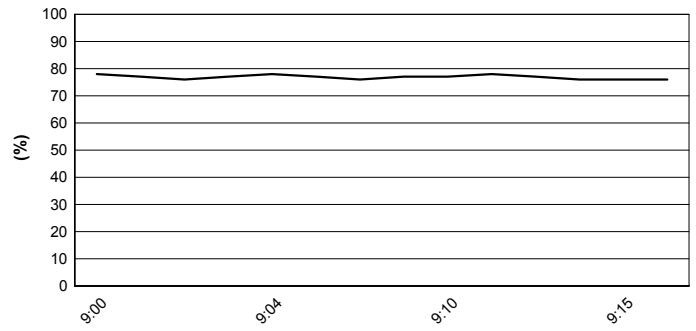

Misano Circuit Sic 58 4.226 m

Pata Riviera di Rimini Round, 21-23 June 2019

Weather Report Warm Up

Session started 09:00 - Session ended 9:17

Air Temperature

Track Temperature

Air Pressure

Humidity