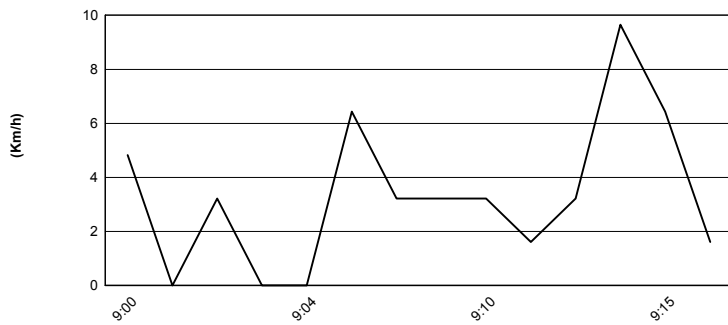

Misano Circuit Sic 58 4.226 m

Pata Riviera di Rimini Round, 21-23 June 2019

Weather Report Warm Up

Session started 09:00 - Session ended 9:17

Air Temperature

Track Temperature

Air Pressure

Humidity

Wind Speed

Wind Direction

23/06/2019

These data/results cannot be reproduced, stored and/or transmitted in whole or in part by any manner of electronic, mechanical, photocopying, recording, broadcasting or otherwise now known or herein after developed without the previous express consent by the copyright owner, except for reproduction in daily press and regular printed publications on sale to the public within 60 days of the event related to those data/results and always provided that copyright symbol appears together as follows below.

© DORNA WSBK ORGANIZATION Srl 2019