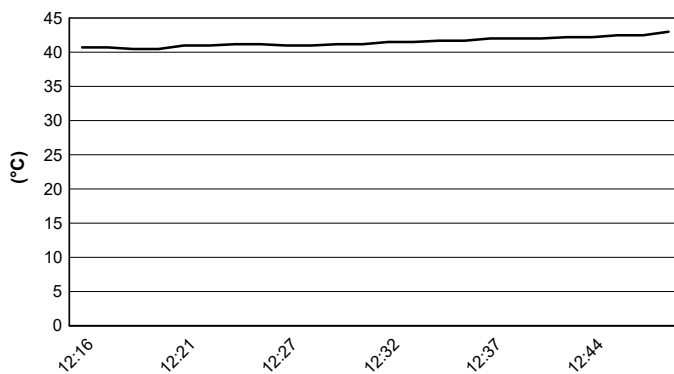

Pata Riviera di Rimini Round, 21-23 June 2019

Weather Report Race

Session started 12:16 - Session ended 12:49

Misano Circuit Sic 58 4.226 m

Air Temperature

Track Temperature

Air Pressure

Humidity