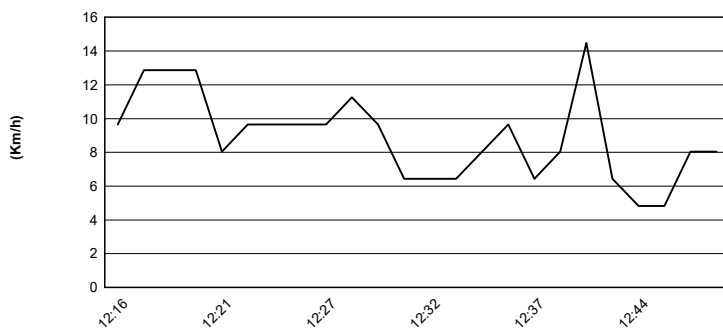

Pata Riviera di Rimini Round, 21-23 June 2019

Weather Report Race

Session started 12:16 - Session ended 12:49

Misano Circuit Sic 58 4.226 m

Wind Speed

23/06/2019

These data/results cannot be reproduced, stored and/or transmitted in whole or in part by any manner of electronic, mechanical, photocopying, recording, broadcasting or otherwise now known or herein after developed without the previous express consent by the copyright owner, except for reproduction in daily press and regular printed publications on sale to the public within 60 days of the event related to those data/results and always provided that copyright symbol appears together as follows below.

© DORNA WSBK ORGANIZATION Srl 2019