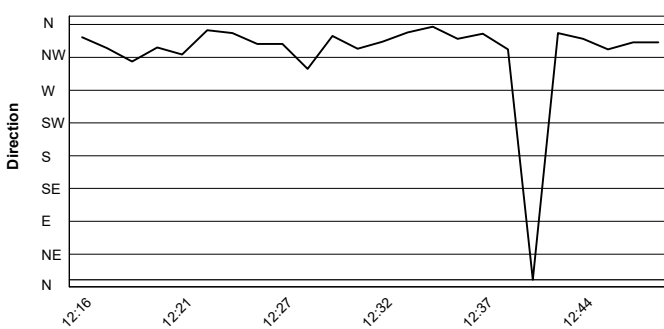

Wind Direction

23/06/2019

These data/results cannot be reproduced, stored and/or transmitted in whole or in part by any manner of electronic, mechanical, photocopying, recording, broadcasting or otherwise now known or herein after developed without the previous express consent by the copyright owner, except for reproduction in daily press and regular printed publications on sale to the public within 60 days of the event related to those data/results and always provided that copyright symbol appears together as follows below.

© DORNA WSBK ORGANIZATION Srl 2019