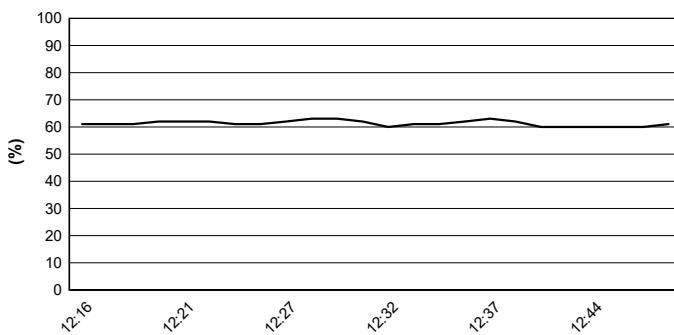

Pata Riviera di Rimini Round, 21-23 June 2019

Weather Report Race

Session started 12:16 - Session ended 12:49

Misano Circuit Sic 58 4.226 m

Air Temperature

Track Temperature

Air Pressure

Humidity