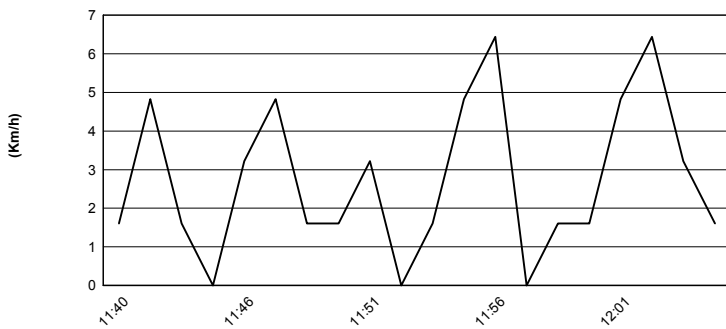

Pata Riviera di Rimini Round, 21-23 June 2019

Weather Report Tissot Superpole

Session started 11:40 - Session ended 12:06

Misano Circuit Sic 58 4.226 m

Wind Speed

22/06/2019

These data/results cannot be reproduced, stored and/or transmitted in whole or in part by any manner of electronic, mechanical, photocopying, recording, broadcasting or otherwise now known or herein after developed without the previous express consent by the copyright owner, except for reproduction in daily press and regular printed publications on sale to the public within 60 days of the event related to those data/results and always provided that copyright symbol appears together as follows below.

© DORNA WSBK ORGANIZATION Srl 2019