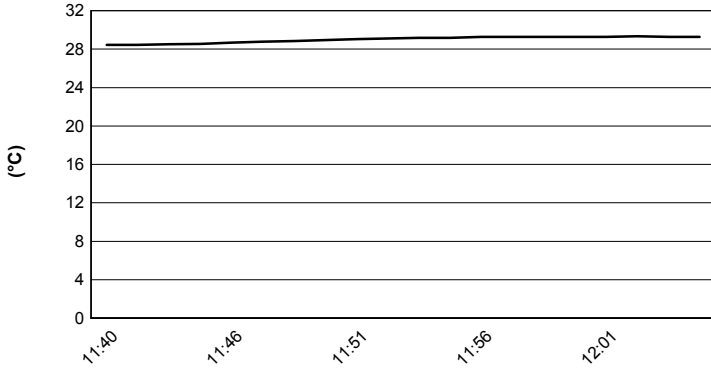

Pata Riviera di Rimini Round, 21-23 June 2019

Weather Report Tissot Superpole

Session started 11:40 - Session ended 12:06

Misano Circuit Sic 58 4.226 m

Air Temperature

Track Temperature

Air Pressure

Humidity