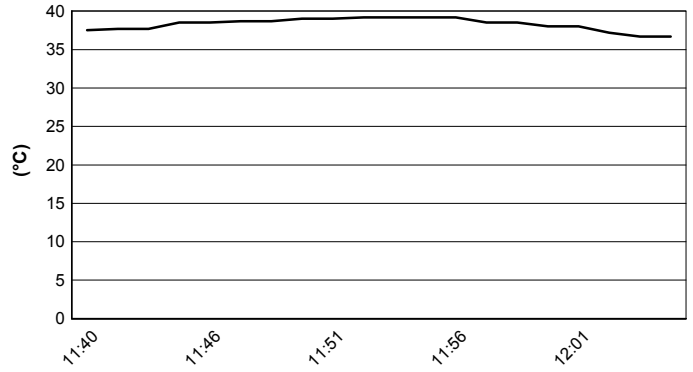

Pata Riviera di Rimini Round, 21-23 June 2019

Weather Report Tissot Superpole

Session started 11:40 - Session ended 12:06

Misano Circuit Sic 58 4.226 m

Air Temperature

Track Temperature

Air Pressure

Humidity