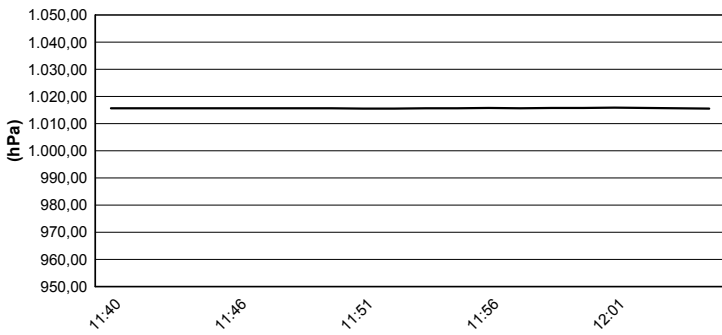

Pata Riviera di Rimini Round, 21-23 June 2019

Weather Report Tissot Superpole

Session started 11:40 - Session ended 12:06

Misano Circuit Sic 58 4.226 m

Air Temperature

Track Temperature

Air Pressure

Humidity