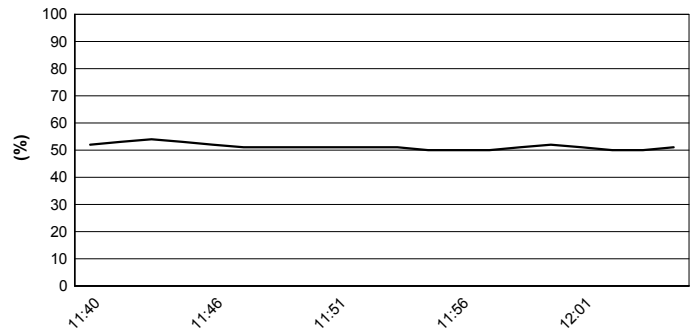

Pata Riviera di Rimini Round, 21-23 June 2019

Weather Report Tissot Superpole

Session started 11:40 - Session ended 12:06

Misano Circuit Sic 58 4.226 m

Air Temperature

Track Temperature

Air Pressure

Humidity