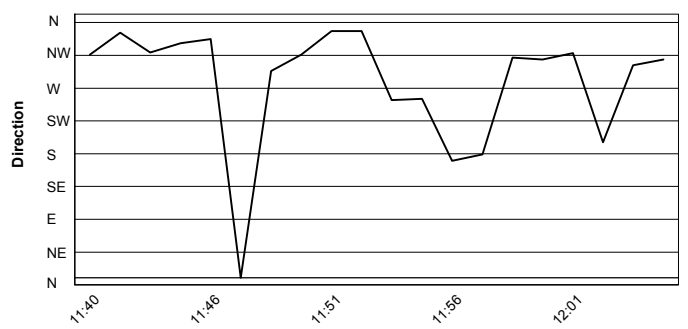

Wind Direction

22/06/2019

These data/results cannot be reproduced, stored and/or transmitted in whole or in part by any manner of electronic, mechanical, photocopying, recording, broadcasting or otherwise now known or herein after developed without the previous express consent by the copyright owner, except for reproduction in daily press and regular printed publications on sale to the public within 60 days of the event related to those data/results and always provided that copyright symbol appears together as follows below.

© DORNA WSBK ORGANIZATION Srl 2019