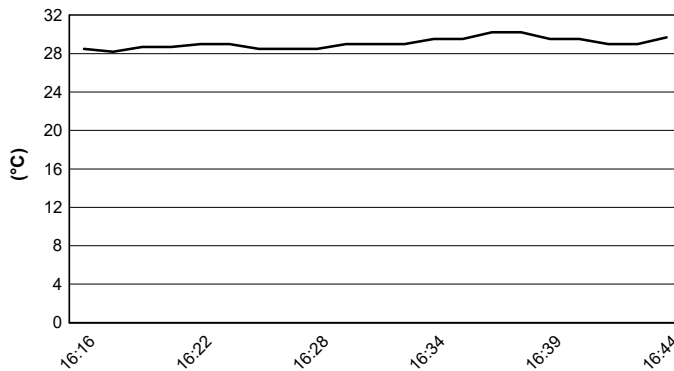

Misano Circuit Sic 58.4.226 m

Pata Riviera di Rimini Round, 21-23 June 2019

Weather Report Last Chance Race

Session started 16:16 - Session ended 16:45

Air Temperature

Track Temperature

Air Pressure

Humidity