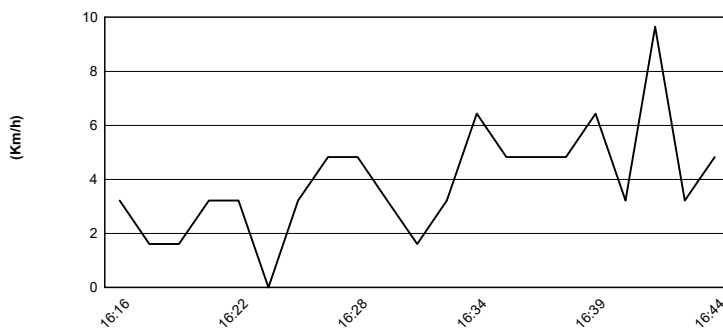

Misano Circuit Sic 58.4.226 m

Pata Riviera di Rimini Round, 21-23 June 2019

Weather Report Last Chance Race

Session started 16:16 - Session ended 16:45

Wind Speed

22/06/2019

These data/results cannot be reproduced, stored and/or transmitted in whole or in part by any manner of electronic, mechanical, photocopying, recording, broadcasting or otherwise now known or herein after developed without the previous express consent by the copyright owner, except for reproduction in daily press and regular printed publications on sale to the public within 60 days of the event related to those data/results and always provided that copyright symbol appears together as follows below.

© DORNA WSBK ORGANIZATION Srl 2019

Official Fuel Supplier

FKR PERGIA TIMING

Official Tyre Supplier

Official Timekeeper