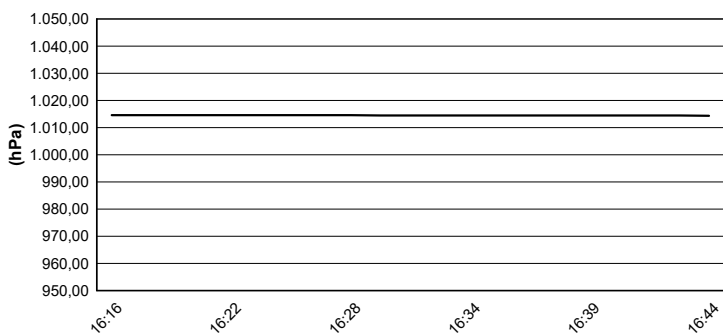

Misano Circuit Sic 58.4.226 m

Pata Riviera di Rimini Round, 21-23 June 2019

Weather Report Last Chance Race

Session started 16:16 - Session ended 16:45

Air Temperature

Track Temperature

Air Pressure

Humidity