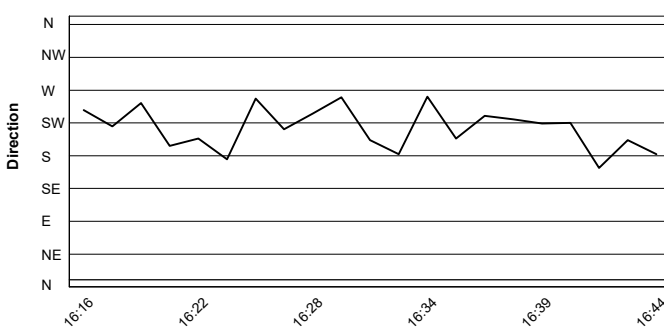

Wind Direction

22/06/2019

These data/results cannot be reproduced, stored and/or transmitted in whole or in part by any manner of electronic, mechanical, photocopying, recording, broadcasting or otherwise now known or herein after developed without the previous express consent by the copyright owner, except for reproduction in daily press and regular printed publications on sale to the public within 60 days of the event related to those data/results and always provided that copyright symbol appears together as follows below.

© DORNA WSBK ORGANIZATION Srl 2019

Official Fuel Supplier

FKR PERGIA TIMING

Official Tyre Supplier

Official Timekeeper