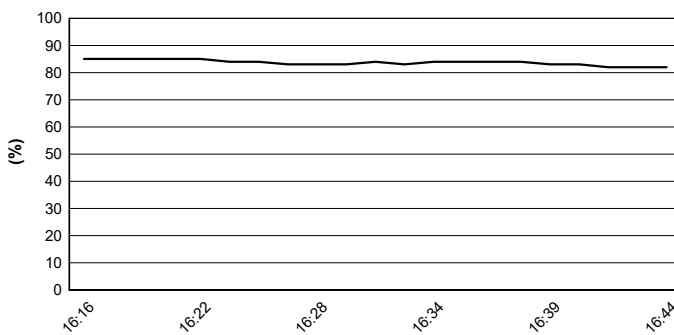

Misano Circuit Sic 58.4.226 m

Pata Riviera di Rimini Round, 21-23 June 2019

Weather Report Last Chance Race

Session started 16:16 - Session ended 16:45

Air Temperature

Track Temperature

Air Pressure

Humidity