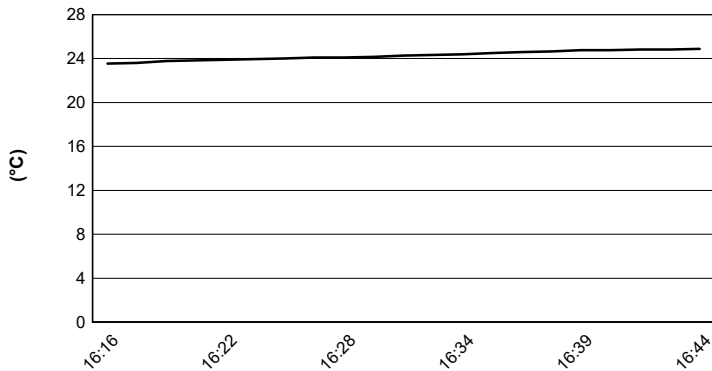

Misano Circuit Sic 58.4.226 m

Pata Riviera di Rimini Round, 21-23 June 2019

Weather Report Last Chance Race

Session started 16:16 - Session ended 16:45

Air Temperature

Track Temperature

Air Pressure

Humidity