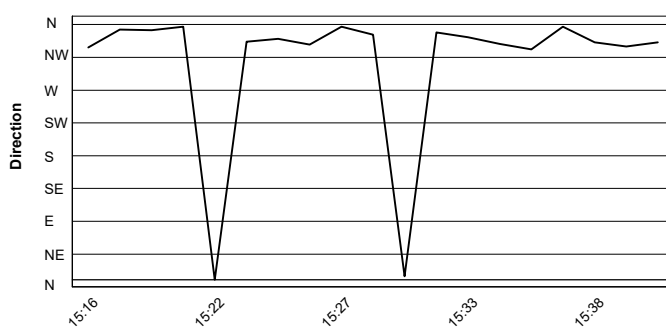

Wind Direction

23/06/2019

These data/results cannot be reproduced, stored and/or transmitted in whole or in part by any manner of electronic, mechanical, photocopying, recording, broadcasting or otherwise now known or herein after developed without the previous express consent by the copyright owner, except for reproduction in daily press and regular printed publications on sale to the public within 60 days of the event related to those data/results and always provided that copyright symbol appears together as follows below.

© DORNA WSBK ORGANIZATION Srl 2019

Official Fuel Supplier

PIRELLI PERGOIA TIMING

Official Tyre Supplier

Official Timekeeper