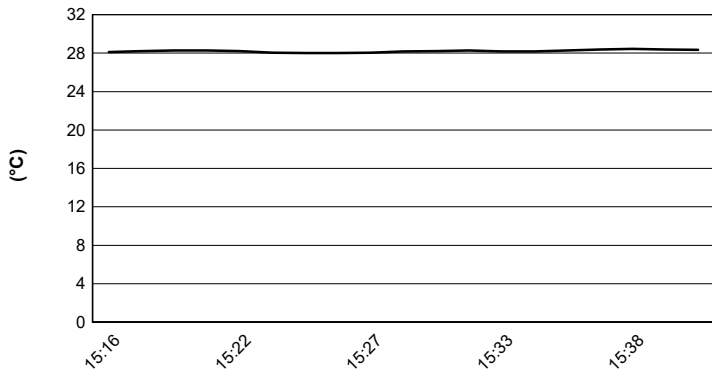

Pata Riviera di Rimini Round, 21-23 June 2019

Weather Report Race

Session started 15:16 - Session ended 15:41

Misano Circuit Sic 58 4.226 m

Air Temperature

Track Temperature

Air Pressure

Humidity