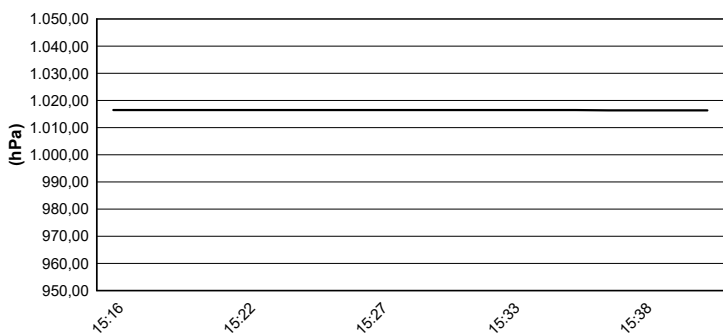

Pata Riviera di Rimini Round, 21-23 June 2019

Weather Report Race

Session started 15:16 - Session ended 15:41

Misano Circuit Sic 58 4.226 m

Air Temperature

Track Temperature

Air Pressure

Humidity