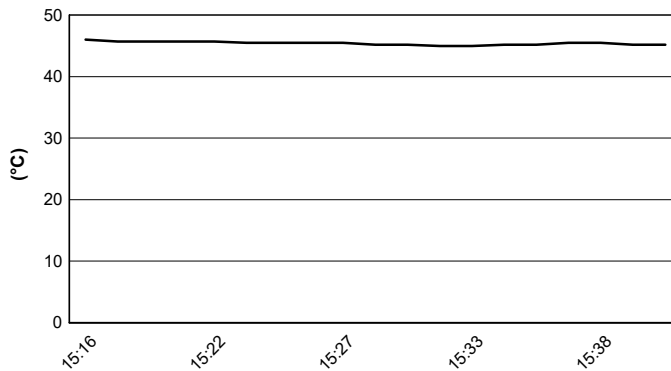

Pata Riviera di Rimini Round, 21-23 June 2019

Weather Report Race

Session started 15:16 - Session ended 15:41

Misano Circuit Sic 58 4.226 m

Air Temperature

Track Temperature

Air Pressure

Humidity