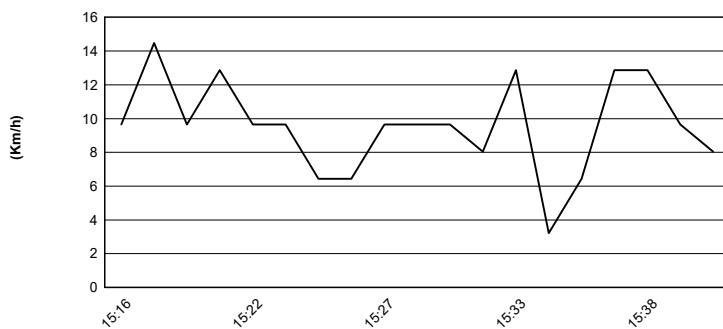

Pata Riviera di Rimini Round, 21-23 June 2019

Weather Report Race

Session started 15:16 - Session ended 15:41

Misano Circuit Sic 58 4.226 m

Wind Speed

23/06/2019

These data/results cannot be reproduced, stored and/or transmitted in whole or in part by any manner of electronic, mechanical, photocopying, recording, broadcasting or otherwise now known or herein after developed without the previous express consent by the copyright owner, except for reproduction in daily press and regular printed publications on sale to the public within 60 days of the event related to those data/results and always provided that copyright symbol appears together as follows below.

© DORNA WSBK ORGANIZATION Srl 2019

Official Fuel Supplier

PIRELLI PERGOIA TIMING

Official Tyre Supplier

Official Timekeeper