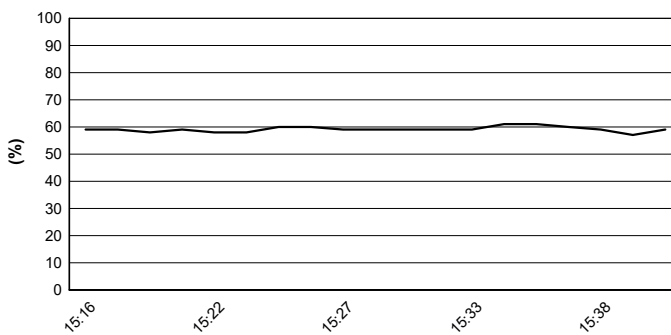

Pata Riviera di Rimini Round, 21-23 June 2019

Weather Report Race

Session started 15:16 - Session ended 15:41

Misano Circuit Sic 58 4.226 m

Air Temperature

Track Temperature

Air Pressure

Humidity