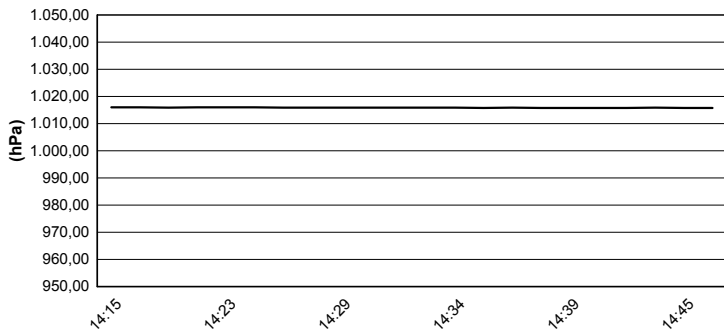

Air Pressure