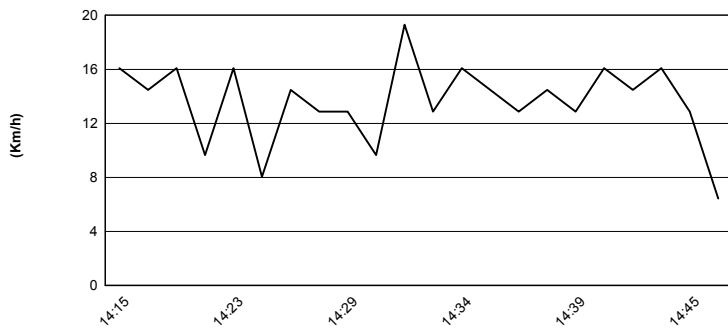

Track Temperature

Air Pressure

Humidity

Wind Speed

Wind Direction

21/06/2019

These data/results cannot be reproduced, stored and/or transmitted in whole or in part by any manner of electronic, mechanical, photocopying, recording, broadcasting or otherwise now known or herein after developed without the previous express consent by the copyright owner, except for reproduction in daily press and regular printed publications on sale to the public within 60 days of the event related to those data/results and always provided that copyright symbol appears together as follows below.