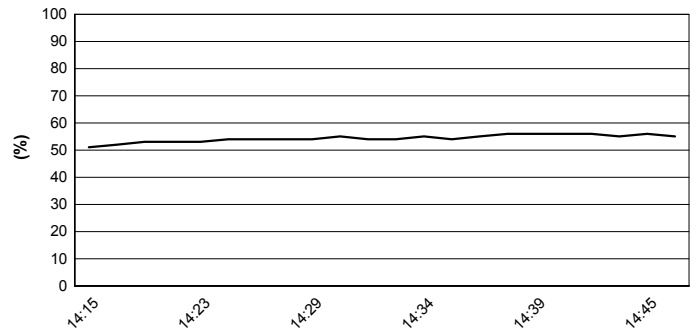

Pata Riviera di Rimini Round, 21-23 June 2019
Weather Report Free Practice 2nd Session Gr.B
Session started 14:15 - Session ended 14:47

Misano Circuit Sic 58 4.226 m

Humidity

21/06/2019

These data/results cannot be reproduced, stored and/or transmitted in whole or in part by any manner of electronic, mechanical, photocopying, recording, broadcasting or otherwise now known or herein after developed without the previous express consent by the copyright owner, except for reproduction in daily press and regular printed publications on sale to the public within 60 days of the event related to those data/results and always provided that copyright symbol appears together as follows below.

© DORNA WSBK ORGANIZATION Srl 2019

Official Fuel Supplier

FICR PERUGIA TIMING

Official Tyre Supplier

Official Timekeeper