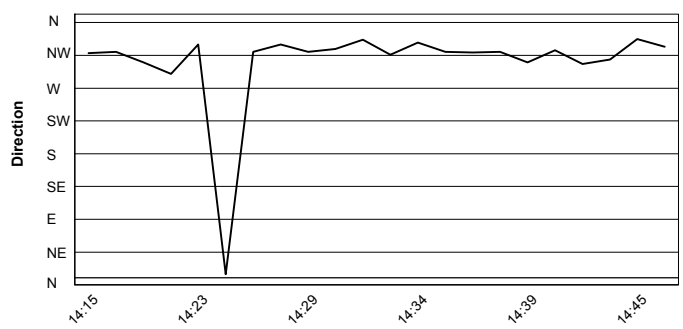

Track Temperature

Air Pressure

Humidity

Wind Speed

Wind Direction

21/06/2019

These data/results cannot be reproduced, stored and/or transmitted in whole or in part by any manner of electronic, mechanical, photocopying, recording, broadcasting or otherwise now known or herein after developed without the previous express consent by the copyright owner, except for reproduction in daily press and regular printed publications on sale to the public within 60 days of the event related to those data/results and always provided that copyright symbol appears together as follows below.