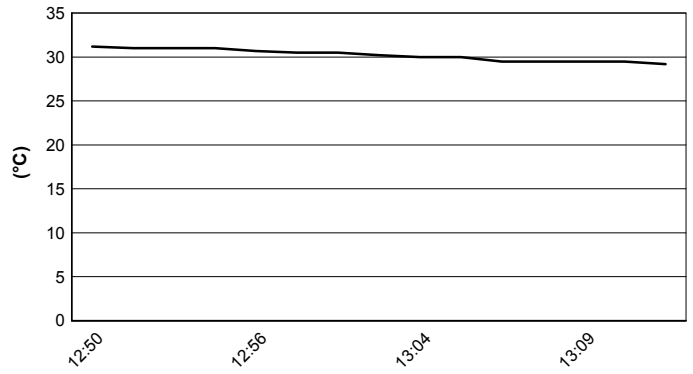

**Pata Riviera di Rimini Round, 21-23 June 2019**

**Weather Report Superpole Gr. B**

Session started 12:50 - Session ended 13:12

Misano Circuit Sic 58 4.226 m

**Air Temperature**

**Track Temperature**

**Air Pressure**