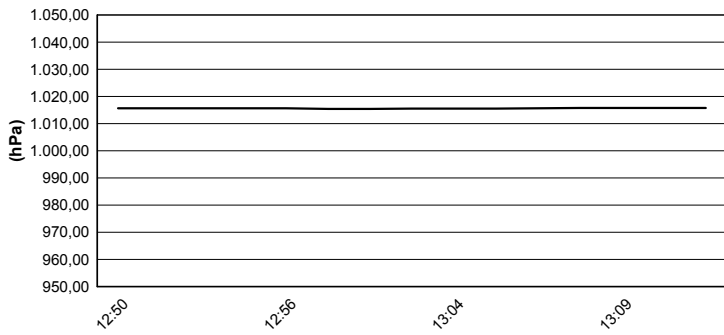

**Pata Riviera di Rimini Round, 21-23 June 2019**

**Weather Report Superpole Gr. B**

Session started 12:50 - Session ended 13:12

Misano Circuit Sic 58 4.226 m

**Air Temperature**

**Track Temperature**

**Air Pressure**