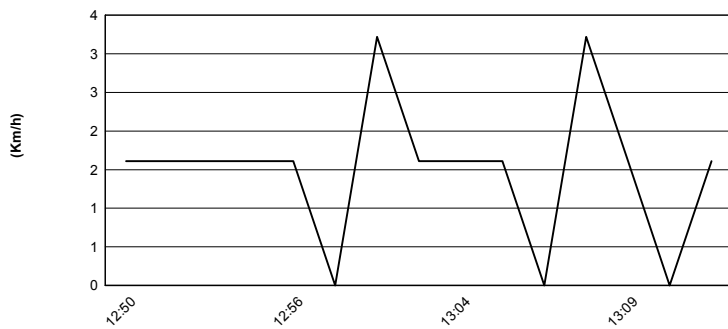

Pata Riviera di Rimini Round, 21-23 June 2019

Weather Report Superpole Gr. B

Session started 12:50 - Session ended 13:12

Misano Circuit Sic 58 4.226 m

Wind Speed

22/06/2019

These data/results cannot be reproduced, stored and/or transmitted in whole or in part by any manner of electronic, mechanical, photocopying, recording, broadcasting or otherwise now known or herein after developed without the previous express consent by the copyright owner, except for reproduction in daily press and regular printed publications on sale to the public within 60 days of the event related to those data/results and always provided that copyright symbol appears together as follows below.

© DORNA WSBK ORGANIZATION Srl 2019

Official Fuel Supplier

FICR PERUGIA TIMING

Official Tyre Supplier

Official Timekeeper