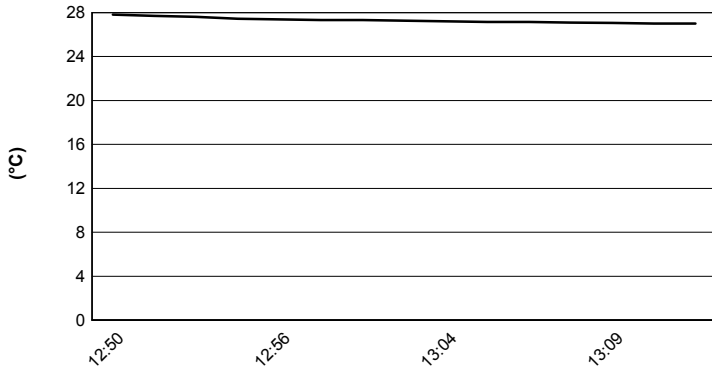

**Pata Riviera di Rimini Round, 21-23 June 2019**

**Weather Report Superpole Gr. B**

Session started 12:50 - Session ended 13:12

Misano Circuit Sic 58 4.226 m

**Air Temperature**

**Track Temperature**

**Air Pressure**