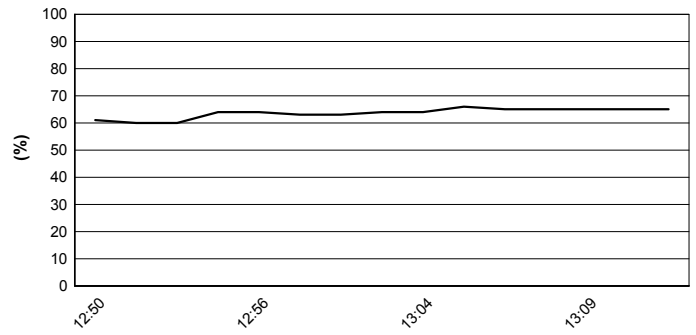

Pata Riviera di Rimini Round, 21-23 June 2019

Weather Report Superpole Gr. B

Session started 12:50 - Session ended 13:12

Misano Circuit Sic 58 4.226 m

Humidity

22/06/2019

These data/results cannot be reproduced, stored and/or transmitted in whole or in part by any manner of electronic, mechanical, photocopying, recording, broadcasting or otherwise now known or herein after developed without the previous express consent by the copyright owner, except for reproduction in daily press and regular printed publications on sale to the public within 60 days of the event related to those data/results and always provided that copyright symbol appears together as follows below.

© DORNA WSBK ORGANIZATION Srl 2019

Official Fuel Supplier

FICR PERUGIA TIMING

Official Tyre Supplier

Official Timekeeper