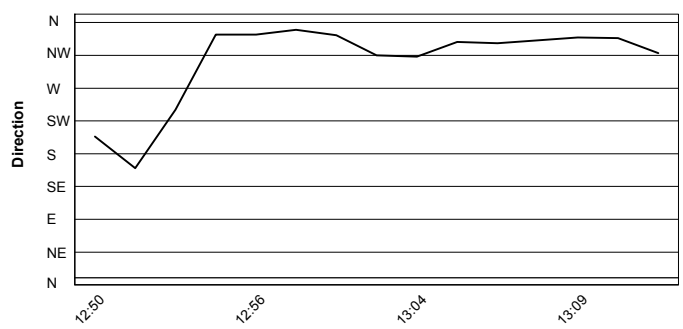

Wind Direction

22/06/2019

These data/results cannot be reproduced, stored and/or transmitted in whole or in part by any manner of electronic, mechanical, photocopying, recording, broadcasting or otherwise now known or herein after developed without the previous express consent by the copyright owner, except for reproduction in daily press and regular printed publications on sale to the public within 60 days of the event related to those data/results and always provided that copyright symbol appears together as follows below.

© DORNA WSBK ORGANIZATION Srl 2019

Official Fuel Supplier

FICR PERUGIA TIMING

Official Tyre Supplier

Official Timekeeper