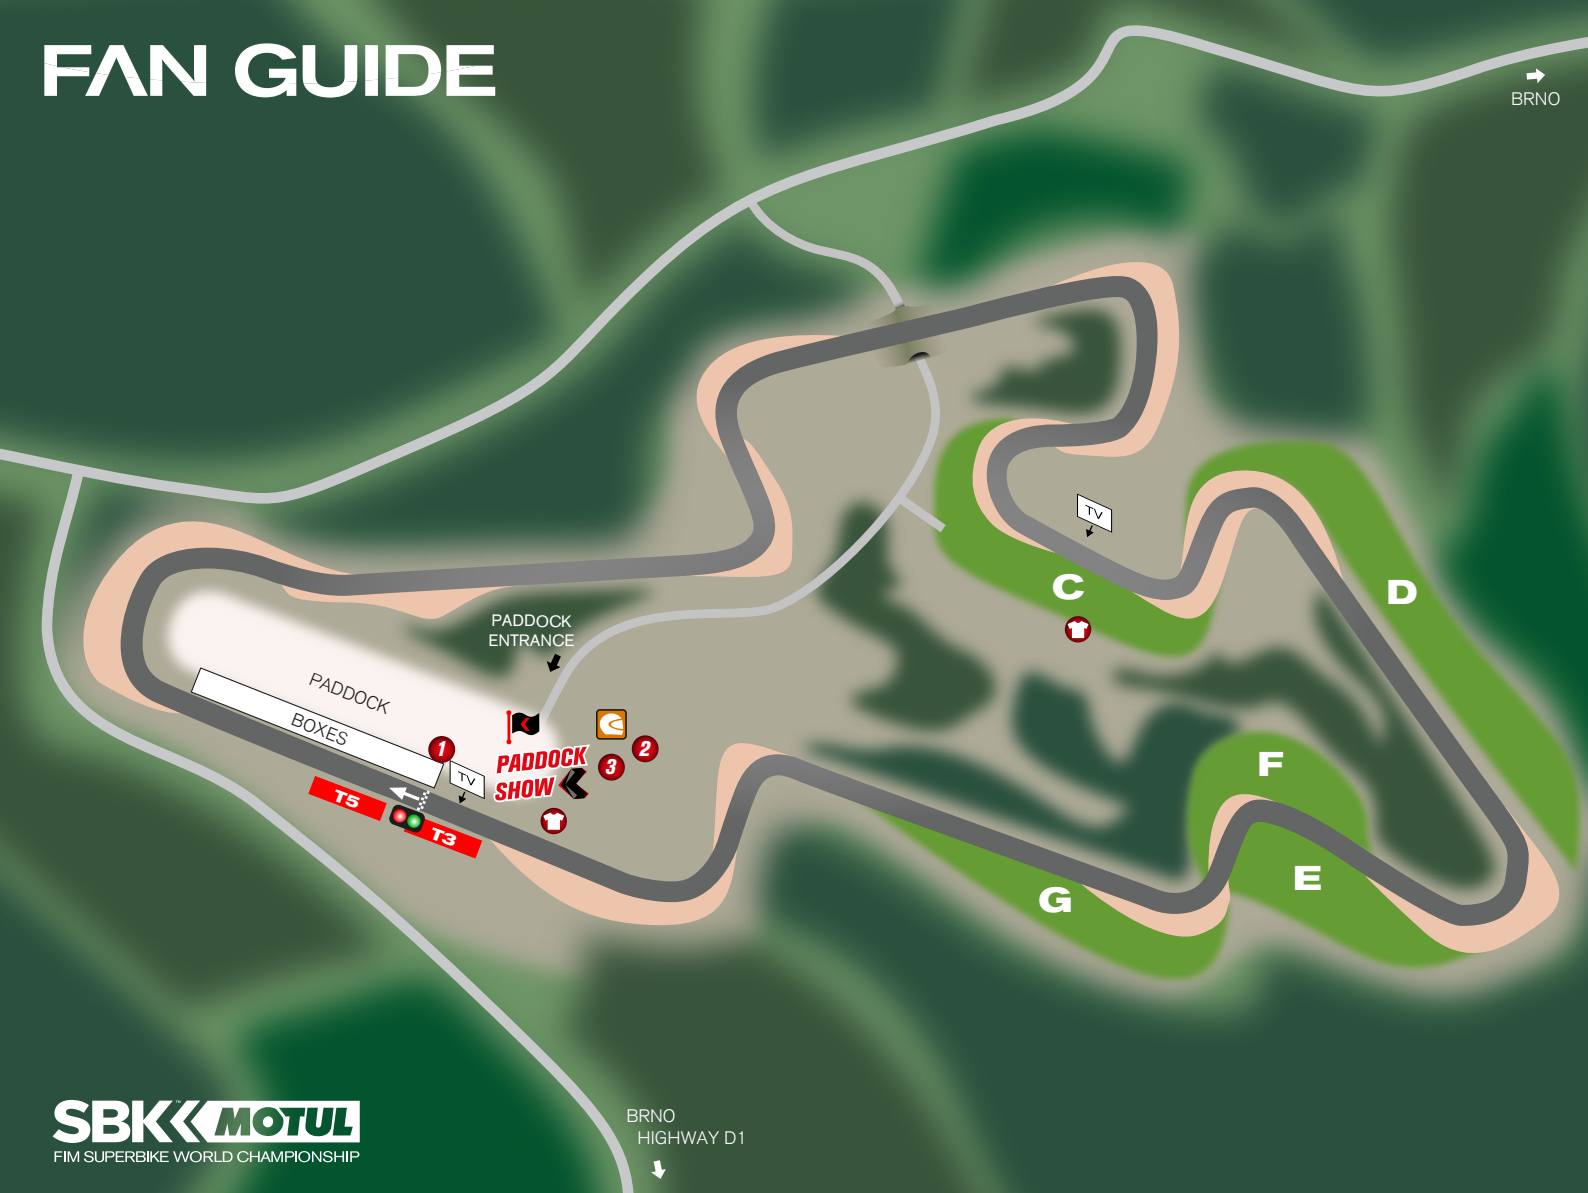

SBK MOTUL
FIM SUPERBIKE WORLD CHAMPIONSHIP

FAN ZONE

Friday to Sunday
Motul and Milwaukee fan entertainment
Shad and Acerbis display and photoshooting
Prosecco product distribution
Honda bike display
Mini bike track for kids

MOTUL Action Box

Saturday and Sunday
Motul welcomes you at the Action Box (Box 1) to enjoy the action from the Pit Garage.

GOKART & PITBIKE TRACK

Friday to Sunday
10:00 – 20:00 h.

MERCHANDISING AREA

Friday to Sunday
Merchandising & Shops