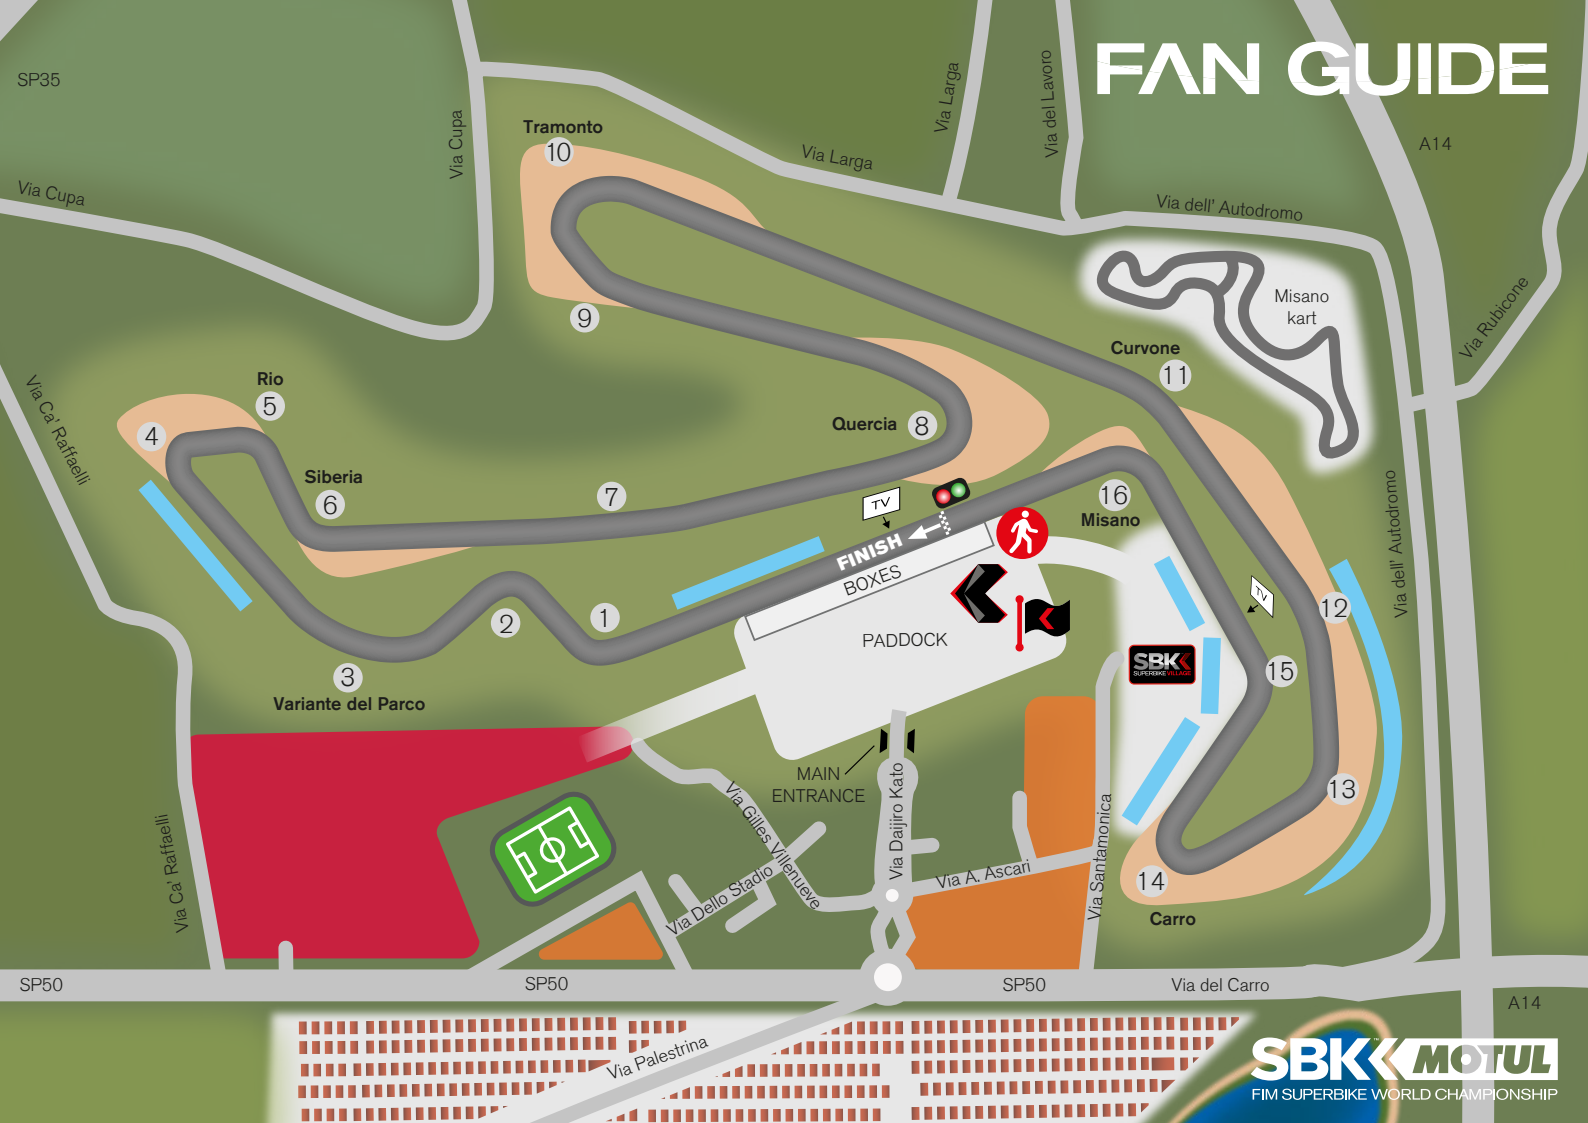

FAN ZONE

Friday, Saturday and Sunday
Acerbis & Shad Product Display & Photoshooting
Prosecco distribution
Motul and Milwaukee entertainment
Honda Bike Display
WorldSBK Merchandise

SBK® VILLAGE

Friday, Saturday and Sunday
Motul entertainment and Motul Stunt Shows
EICMA Stunt Shows
Bike Mini Track for kids
Bosch, Stihl and Fantic Product Display
WorldSBK Merchandise.

MOTUL Action Box

Saturday and Sunday
Motul welcomes you at the Action Box (Boxes 44-45) to enjoy the action from the Pit Garage.

PIT WALK

SATURDAY 15:40 – 16:25 h
Pit lane gate closing time 16:00 h.
Access with "Superbiglietto" or with supplementary wristband.

SUNDAY 10:25 – 11:00 h
Pit lane gate closing time 10:40 h.
Access with "Superbiglietto" or with supplementary wristband.

'Happy Hour La Notte Rosa SBK'

Special ticket available for **SATURDAY**:
15:00 Paddock access open
15:40 Pit Walk* (*limited capacity)
16:30 Paddock SBK SuperShow & Autograph sessions
18:00 DJ Set Virgin Radio Live Show

#LaNotteRosaSBK

WorldSBK entertainment in Misano
Friday 23:45 h
Virgin Radio Talk Show with WorldSBK riders followed by a Virgin Radio Special Rock Party.
Parco Mare Nord, Via Litoranea – Misano Marittima

CAMP AT THE CIRCUIT

Fans will be allowed to accommodate their campers inside the Circuit.
Need advance booking at misanocircuit.com

FOLLOW THE ACTION
FREE OFFICIAL APP

Activities subject to modifications/cancellations. Follow Circuit PA.