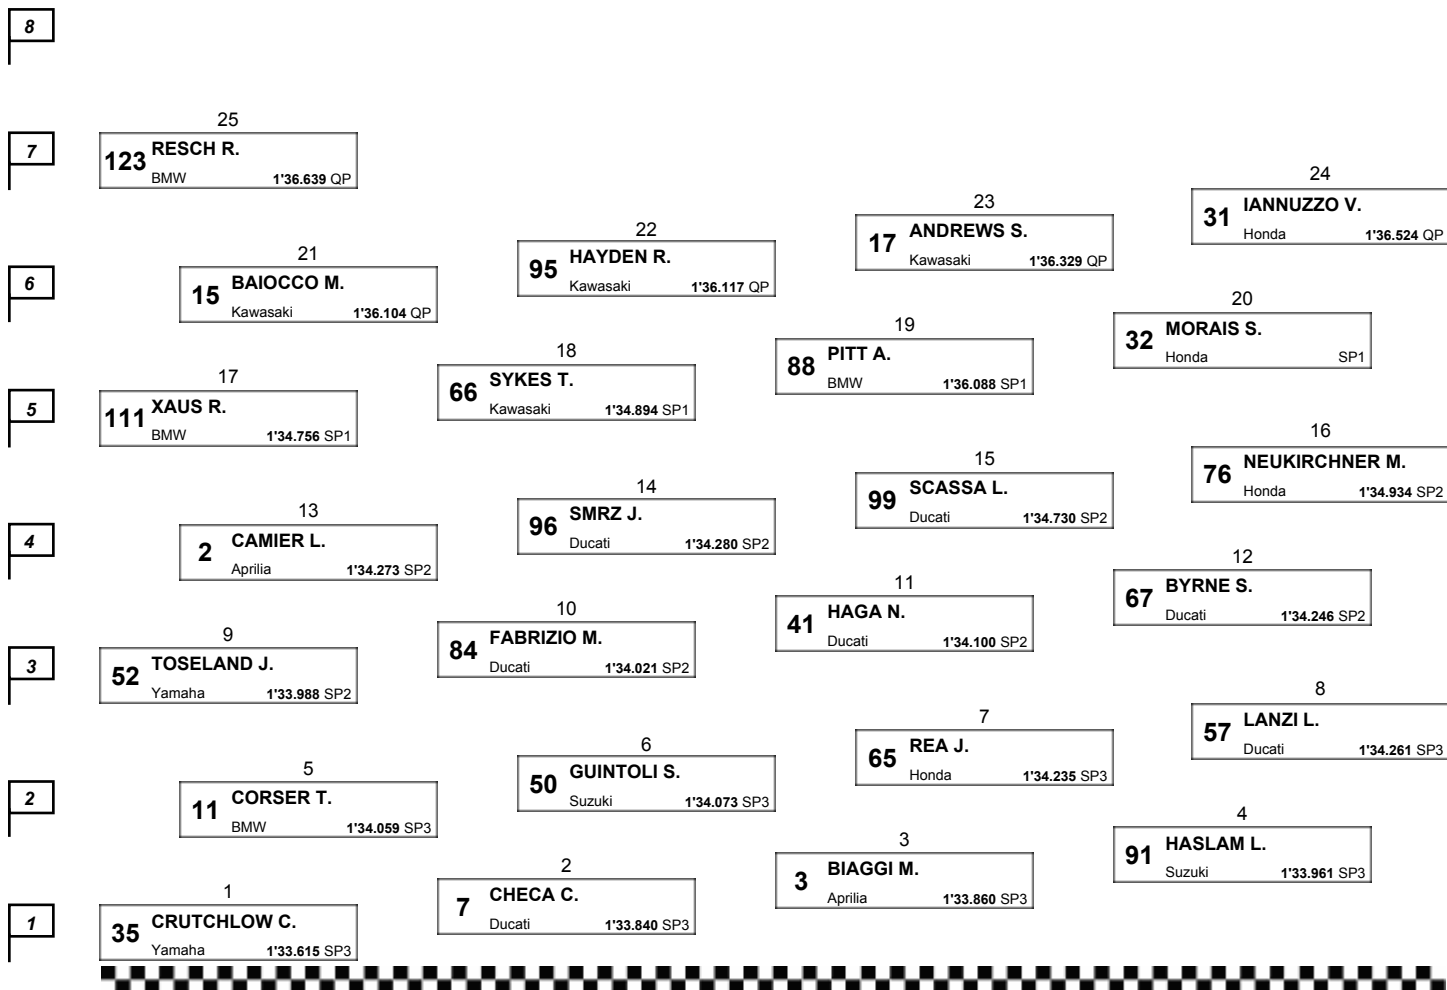

Ricardo Tormo 4.005 m

### Superbike - Provisional Starting Grid

23 Laps x 4,005 km = 92,115 km

Jury President .....

..... Race Director