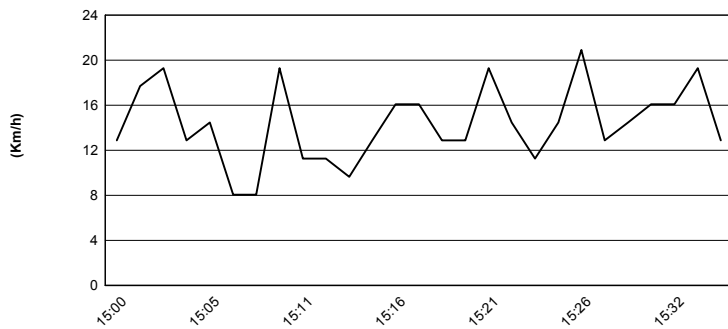

Phillip Island 4.445 m

Yamaha Finance Australian Round, 22-24 February 2019

World Superbike - Weather Report Race 1

Session started 15:00 - Session ended 15:34

Air Temperature

Track Temperature

Air Pressure

Humidity

Wind Speed

Wind Direction

23/02/2019

These data/results cannot be reproduced, stored and/or transmitted in whole or in part by any manner of electronic, mechanical, photocopying, recording, broadcasting or otherwise now known or herein after developed without the previous express consent by the copyright owner, except for reproduction in daily press and regular printed publications on sale to the public within 60 days of the event related to those data/results and always provided that copyright symbol appears together as follows below.

© DORNA WSBK ORGANIZATION Srl 2019