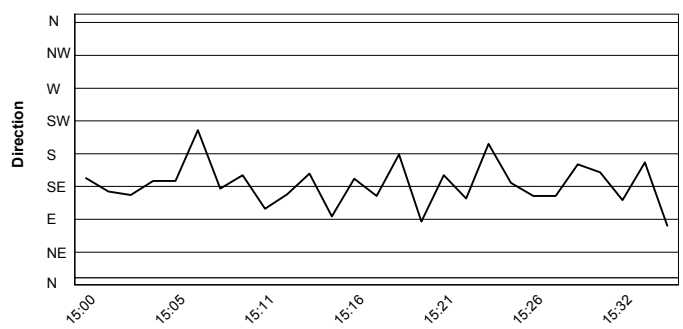

Wind Direction

23/02/2019

These data/results cannot be reproduced, stored and/or transmitted in whole or in part by any manner of electronic, mechanical, photocopying, recording, broadcasting or otherwise now known or herein after developed without the previous express consent by the copyright owner, except for reproduction in daily press and regular printed publications on sale to the public within 60 days of the event related to those data/results and always provided that copyright symbol appears together as follows below.

© DORNA WSBK ORGANIZATION Srl 2019