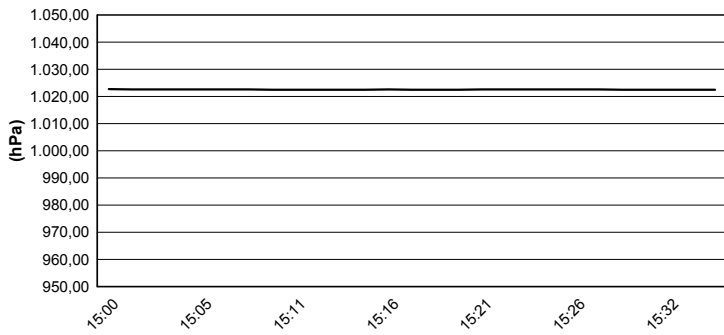

Phillip Island 4.445 m

Yamaha Finance Australian Round, 22-24 February 2019

World Superbike - Weather Report Race 1

Session started 15:00 - Session ended 15:34

Air Temperature

Track Temperature

Air Pressure