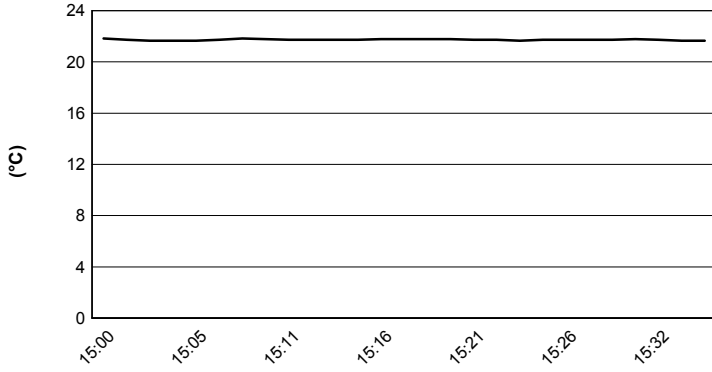

Phillip Island 4.445 m

Yamaha Finance Australian Round, 22-24 February 2019

World Superbike - Weather Report Race 1

Session started 15:00 - Session ended 15:34

Air Temperature

Track Temperature

Air Pressure