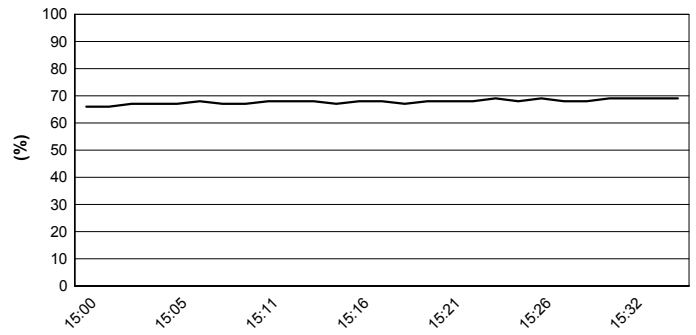

Phillip Island 4.445 m

Yamaha Finance Australian Round, 22-24 February 2019

World Superbike - Weather Report Race 1

Session started 15:00 - Session ended 15:34

Air Temperature

Track Temperature

Air Pressure

Humidity

Wind Speed

Wind Direction

23/02/2019

These data/results cannot be reproduced, stored and/or transmitted in whole or in part by any manner of electronic, mechanical, photocopying, recording, broadcasting or otherwise now known or herein after developed without the previous express consent by the copyright owner, except for reproduction in daily press and regular printed publications on sale to the public within 60 days of the event related to those data/results and always provided that copyright symbol appears together as follows below.

© DORNA WSBK ORGANIZATION Srl 2019