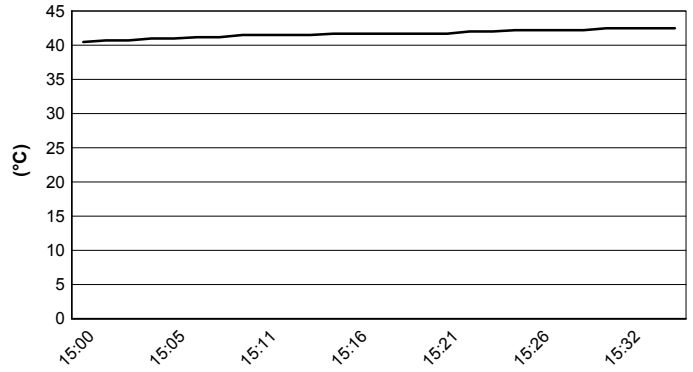

Phillip Island 4.445 m

Yamaha Finance Australian Round, 22-24 February 2019

World Superbike - Weather Report Race 1

Session started 15:00 - Session ended 15:34

Air Temperature

Track Temperature

Air Pressure