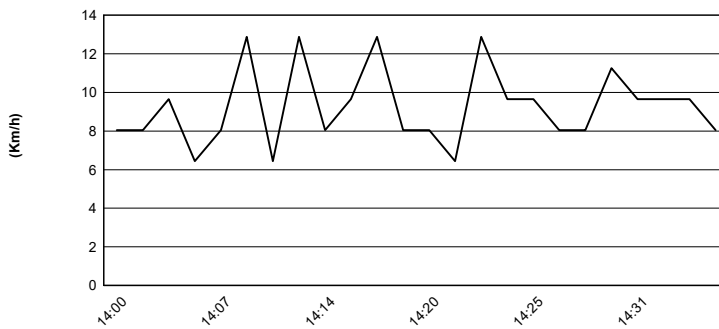

Pata Riviera di Rimini Round, 21-23 June 2019

Weather Report Race 2

Session started 14:01 - Session ended 14:36

Misano Circuit Sic 58 4.226 m

Wind Speed

23/06/2019

These data/results cannot be reproduced, stored and/or transmitted in whole or in part by any manner of electronic, mechanical, photocopying, recording, broadcasting or otherwise now known or herein after developed without the previous express consent by the copyright owner, except for reproduction in daily press and regular printed publications on sale to the public within 60 days of the event related to those data/results and always provided that copyright symbol appears together as follows below.

© DORNA WSBK ORGANIZATION Srl 2019