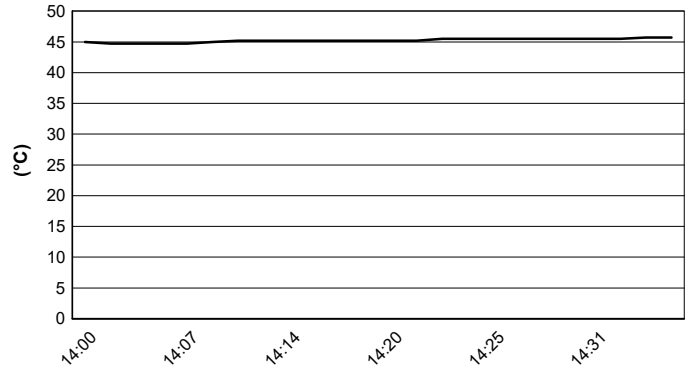

Pata Riviera di Rimini Round, 21-23 June 2019

Weather Report Race 2

Session started 14:01 - Session ended 14:36

Misano Circuit Sic 58 4.226 m

Air Temperature

Track Temperature

Air Pressure

Humidity