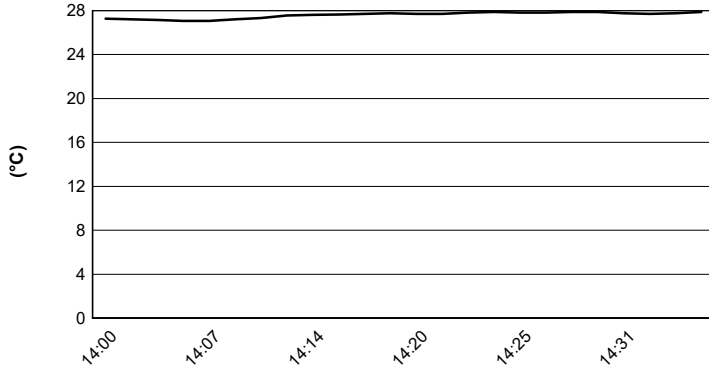

Pata Riviera di Rimini Round, 21-23 June 2019

Weather Report Race 2

Session started 14:01 - Session ended 14:36

Misano Circuit Sic 58 4.226 m

Air Temperature

Track Temperature

Air Pressure

Humidity