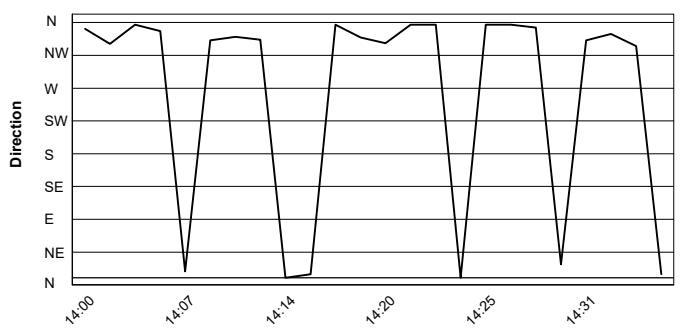

Wind Direction

23/06/2019

These data/results cannot be reproduced, stored and/or transmitted in whole or in part by any manner of electronic, mechanical, photocopying, recording, broadcasting or otherwise now known or herein after developed without the previous express consent by the copyright owner, except for reproduction in daily press and regular printed publications on sale to the public within 60 days of the event related to those data/results and always provided that copyright symbol appears together as follows below.

© DORNA WSBK ORGANIZATION Srl 2019