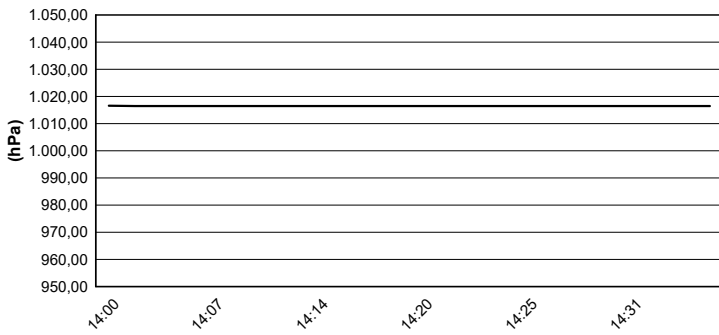

Pata Riviera di Rimini Round, 21-23 June 2019

Weather Report Race 2

Session started 14:01 - Session ended 14:36

Misano Circuit Sic 58 4.226 m

Air Temperature

Track Temperature

Air Pressure

Humidity