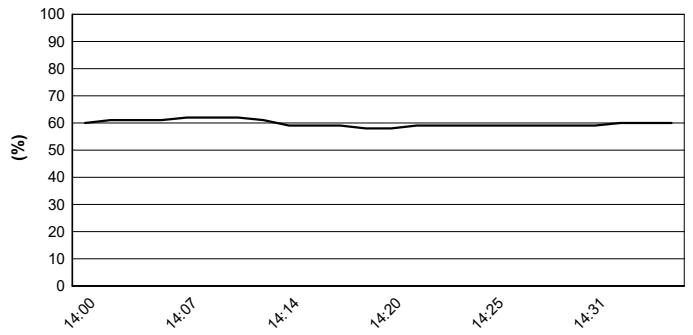

Pata Riviera di Rimini Round, 21-23 June 2019

Weather Report Race 2

Session started 14:01 - Session ended 14:36

Misano Circuit Sic 58 4.226 m

Air Temperature

Track Temperature

Air Pressure

Humidity