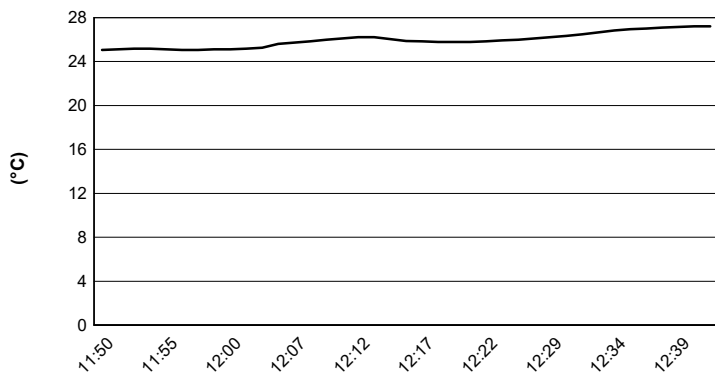

© DORNA WSBK ORGANIZATION Srl 2020

MotorLand Aragon 5.077 m

Pirelli Teruel Round, 4 - 6 September 2020

Weather Report Free Practice 1st Session

Session started 11:50 - Session ended 12:42

Air Temperature

Track Temperature