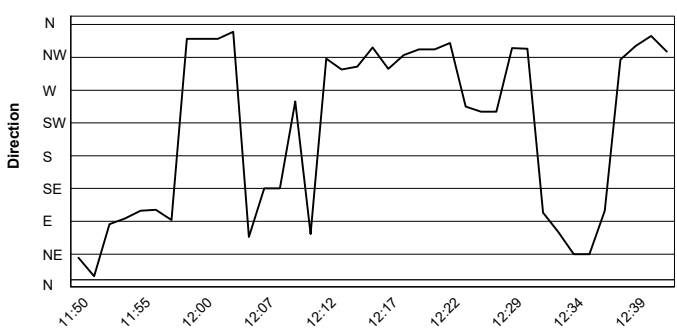

Wind Direction

04/09/2020

These data/results cannot be reproduced, stored and/or transmitted in whole or in part by any manner of electronic, mechanical, photocopying, recording, broadcasting or otherwise now known or herein after developed without the previous express consent by the copyright owner, except for reproduction in daily press and regular printed publications on sale to the public within 60 days of the event related to those data/results and always provided that copyright symbol appears together as follows below.

© DORNA WSBK ORGANIZATION Srl 2020