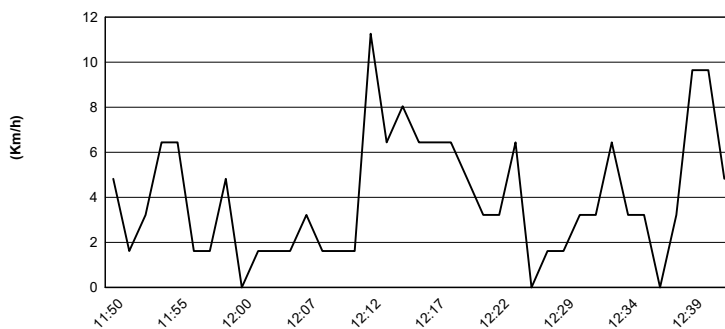

MotorLand Aragon 5.077 m

Pirelli Teruel Round, 4 - 6 September 2020

Weather Report Free Practice 1st Session

Session started 11:50 - Session ended 12:42

Air Temperature

Track Temperature

Air Pressure

Humidity

Wind Speed

Wind Direction

04/09/2020

These data/results cannot be reproduced, stored and/or transmitted in whole or in part by any manner of electronic, mechanical, photocopying, recording, broadcasting or otherwise now known or herein after developed without the previous express consent by the copyright owner, except for reproduction in daily press and regular printed publications on sale to the public within 60 days of the event related to those data/results and always provided that copyright symbol appears together as follows below.

© DORNA WSBK ORGANIZATION Srl 2020