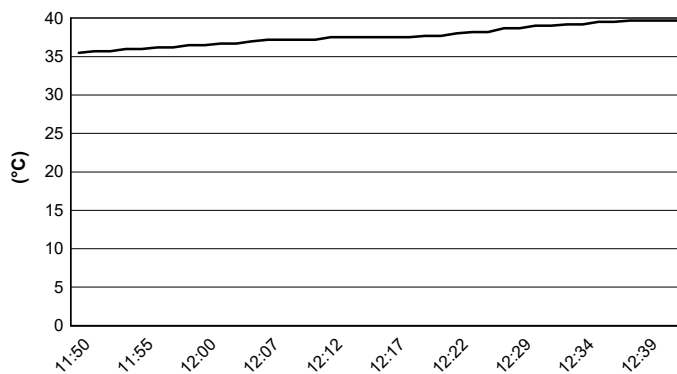

© DORNA WSBK ORGANIZATION Srl 2020

MotorLand Aragon 5.077 m

Pirelli Teruel Round, 4 - 6 September 2020

Weather Report Free Practice 1st Session

Session started 11:50 - Session ended 12:42

Air Temperature

Track Temperature