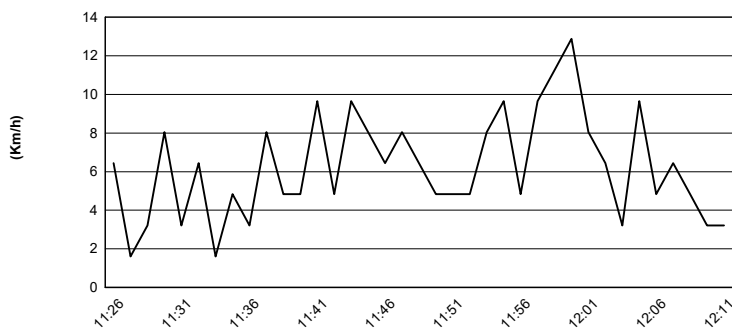

MotorLand Aragon 5.077 m

Pirelli Aragon Round, 21-23 May 2021
Weather Report Free Practice 1st Session
Session started 11:25 - Session ended 12:12

Wind Speed

21/05/2021

These data/results cannot be reproduced, stored and/or transmitted in whole or in part by any manner of electronic, mechanical, photocopying, recording, broadcasting or otherwise now known or herein after developed without the previous express consent by the copyright owner, except for reproduction in daily press and regular printed publications on sale to the public within 60 days of the event related to those data/results and always provided that copyright symbol appears together as follows below.

© DORNA WSBK ORGANIZATION Srl 2021