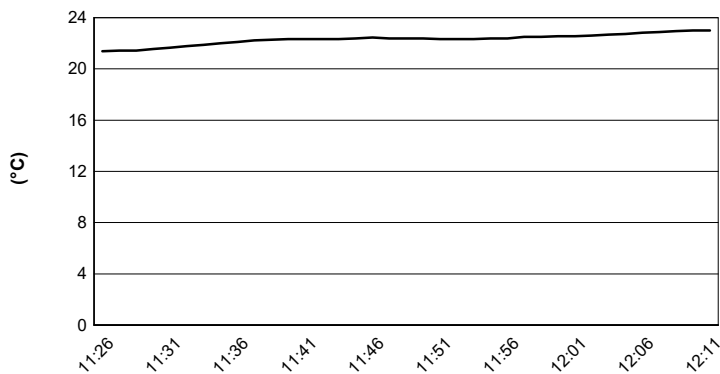

© DORNA WSBK ORGANIZATION Srl 2021

MotorLand Aragon 5.077 m

Pirelli Aragon Round, 21-23 May 2021
Weather Report Free Practice 1st Session
Session started 11:25 - Session ended 12:12

Air Temperature

Track Temperature