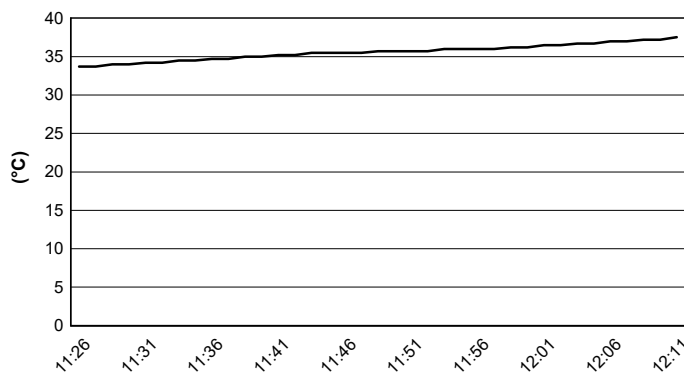

© DORNA WSBK ORGANIZATION Srl 2021

MotorLand Aragon 5.077 m

Pirelli Aragon Round, 21-23 May 2021
Weather Report Free Practice 1st Session
Session started 11:25 - Session ended 12:12

Air Temperature

Track Temperature