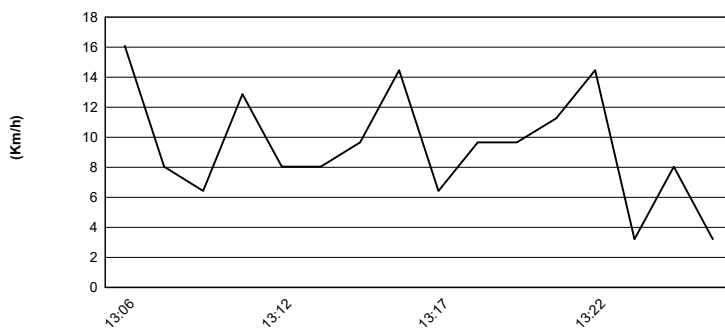

Misano Circuit Sic 58 4.226 m

Pirelli Made in Italy Emilia-Romagna Round, 11-13 June 2021

Weather Report Race 2

Session started 13:06 - Session ended 13:27

Air Temperature

Track Temperature

Air Pressure

Humidity

Wind Speed

Wind Direction

13/06/2021

These data/results cannot be reproduced, stored and/or transmitted in whole or in part by any manner of electronic, mechanical, photocopying, recording, broadcasting or otherwise now known or herein after developed without the previous express consent by the copyright owner, except for reproduction in daily press and regular printed publications on sale to the public within 60 days of the event related to those data/results and always provided that copyright symbol appears together as follows below.

© DORNA WSBK ORGANIZATION Srl 2021