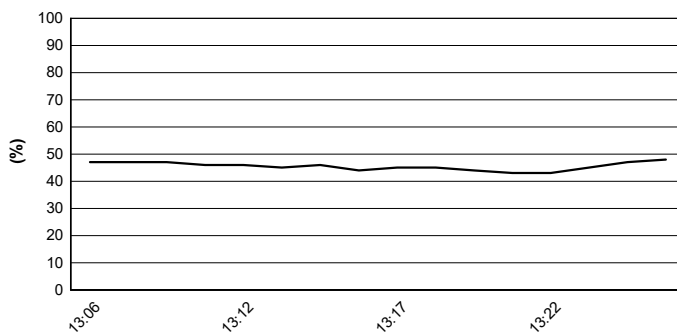

Misano Circuit Sic 58 4.226 m

Pirelli Made in Italy Emilia-Romagna Round, 11-13 June 2021

Weather Report Race 2

Session started 13:06 - Session ended 13:27

Air Temperature

Track Temperature

Air Pressure

Humidity