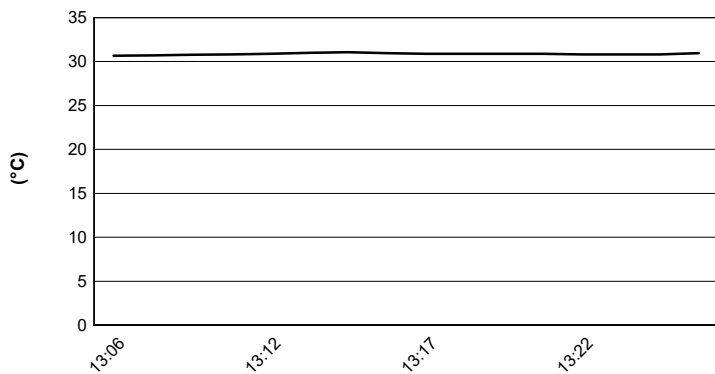

Misano Circuit Sic 58 4.226 m

Pirelli Made in Italy Emilia-Romagna Round, 11-13 June 2021

Weather Report Race 2

Session started 13:06 - Session ended 13:27

Air Temperature

Track Temperature

Air Pressure

Humidity