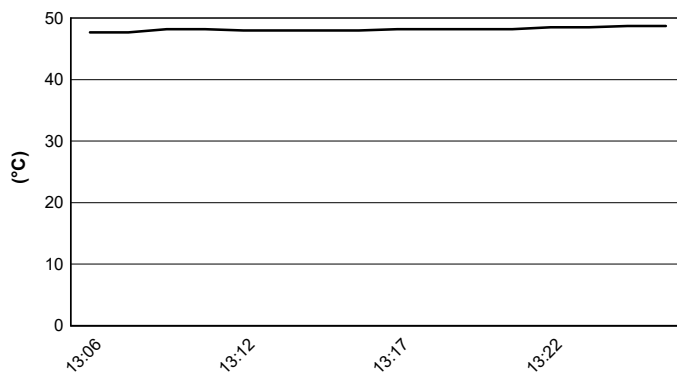

Misano Circuit Sic 58 4.226 m

Pirelli Made in Italy Emilia-Romagna Round, 11-13 June 2021

Weather Report Race 2

Session started 13:06 - Session ended 13:27

Air Temperature

Track Temperature

Air Pressure

Humidity