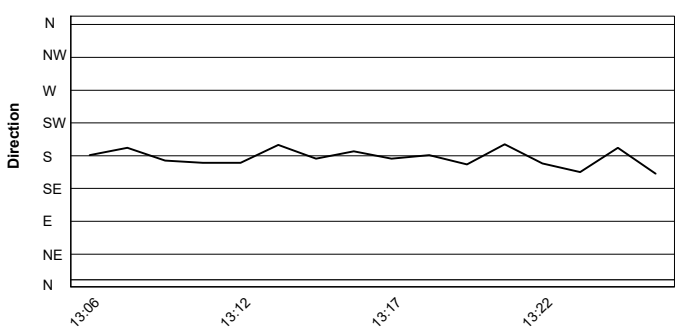

Wind Direction

13/06/2021

These data/results cannot be reproduced, stored and/or transmitted in whole or in part by any manner of electronic, mechanical, photocopying, recording, broadcasting or otherwise now known or herein after developed without the previous express consent by the copyright owner, except for reproduction in daily press and regular printed publications on sale to the public within 60 days of the event related to those data/results and always provided that copyright symbol appears together as follows below.

© DORNA WSBK ORGANIZATION Srl 2021