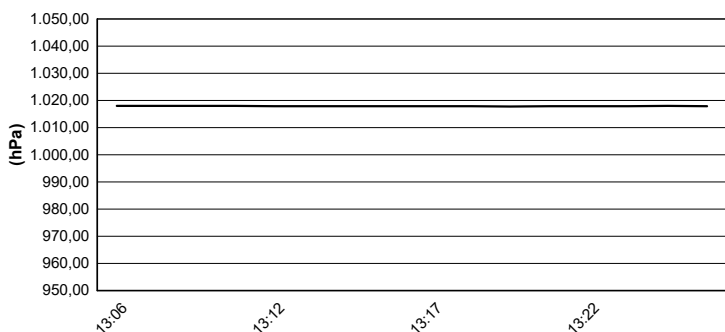

Misano Circuit Sic 58 4.226 m

Pirelli Made in Italy Emilia-Romagna Round, 11-13 June 2021

Weather Report Race 2

Session started 13:06 - Session ended 13:27

Air Temperature

Track Temperature

Air Pressure

Humidity