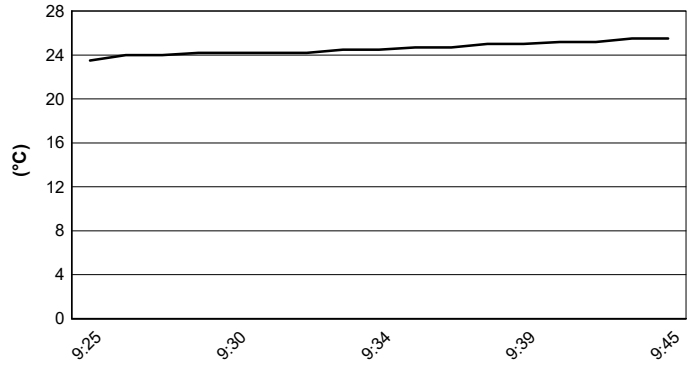

Track Temperature