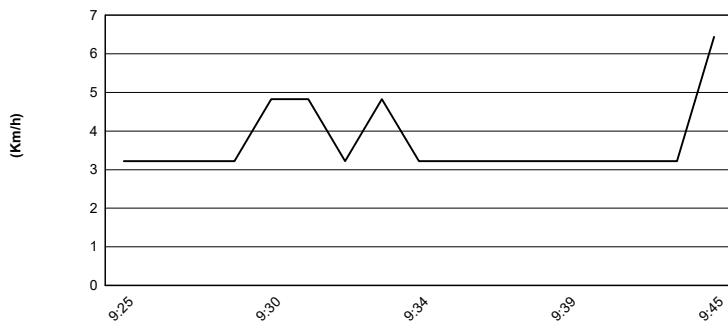

Track Temperature

Air Pressure

Humidity

Wind Speed

Wind Direction

22/08/2021

These data/results cannot be reproduced, stored and/or transmitted in whole or in part by any manner of electronic, mechanical, photocopying, recording, broadcasting or otherwise now known or herein after developed without the previous express consent by the copyright owner, except for reproduction in daily press and regular printed publications on sale to the public within 60 days of the event related to those data/results and always provided that copyright symbol appears together as follows below.