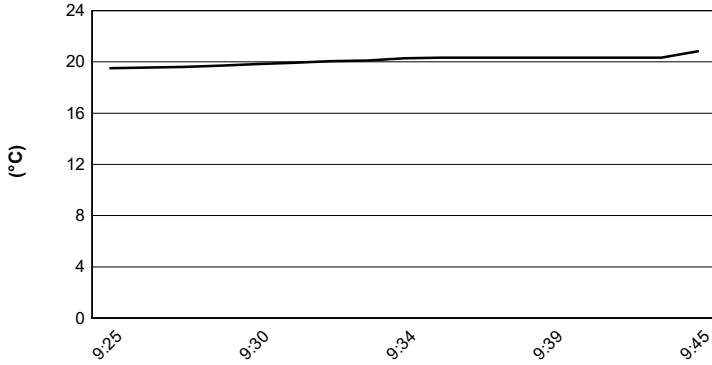

© DORNA WSBK ORGANIZATION Srl 2021

FICR PERUGIA TIMING

Official Tyre Supplier

Official Timekeeper

Pirelli Navarra Round, 20-22 August 2021

Weather Report Warm Up

Session started 09:25 - Session ended 9:45

Air Temperature