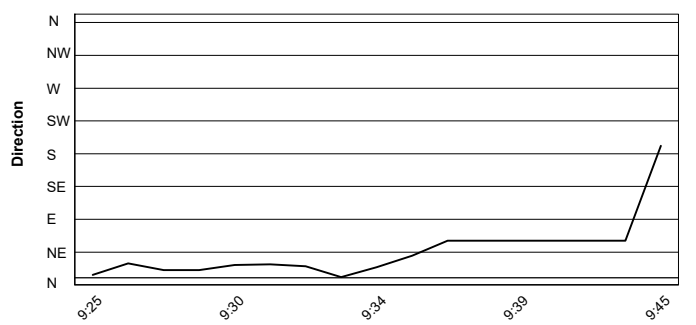

Track Temperature

Air Pressure

Humidity

Wind Speed

Wind Direction

22/08/2021

These data/results cannot be reproduced, stored and/or transmitted in whole or in part by any manner of electronic, mechanical, photocopying, recording, broadcasting or otherwise now known or herein after developed without the previous express consent by the copyright owner, except for reproduction in daily press and regular printed publications on sale to the public within 60 days of the event related to those data/results and always provided that copyright symbol appears together as follows below.