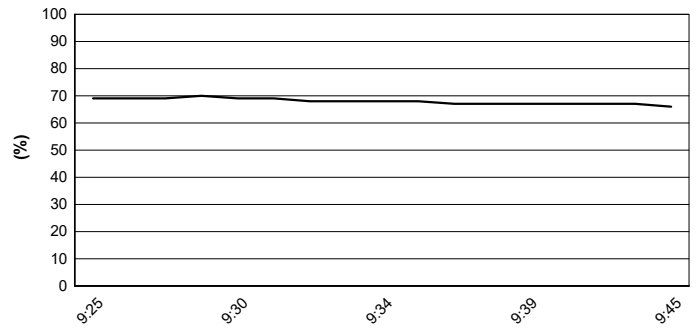

Pirelli Navarra Round, 20-22 August 2021

Weather Report Warm Up

Session started 09:25 - Session ended 9:45

Humidity

22/08/2021

These data/results cannot be reproduced, stored and/or transmitted in whole or in part by any manner of electronic, mechanical, photocopying, recording, broadcasting or otherwise now known or herein after developed without the previous express consent by the copyright owner, except for reproduction in daily press and regular printed publications on sale to the public within 60 days of the event related to those data/results and always provided that copyright symbol appears together as follows below.

© DORNA WSBK ORGANIZATION Srl 2021