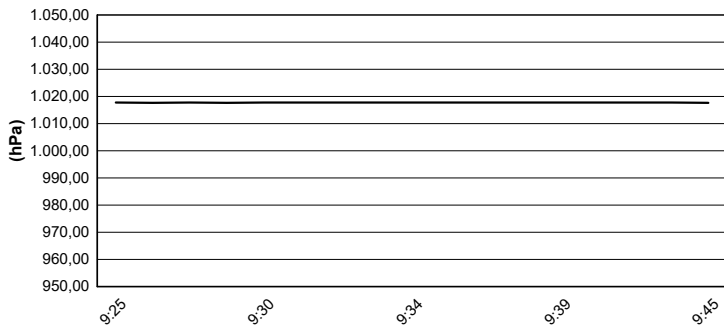

Air Pressure