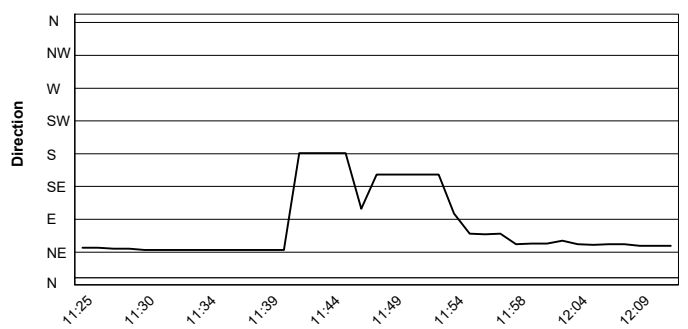

Wind Direction

23/07/2021

These data/results cannot be reproduced, stored and/or transmitted in whole or in part by any manner of electronic, mechanical, photocopying, recording, broadcasting or otherwise now known or herein after developed without the previous express consent by the copyright owner, except for reproduction in daily press and regular printed publications on sale to the public within 60 days of the event related to those data/results and always provided that copyright symbol appears together as follows below.

© DORNA WSBK ORGANIZATION Srl 2021