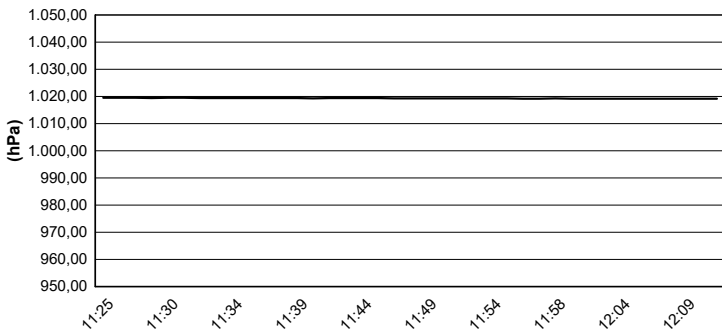

© DORNA WSBK ORGANIZATION Srl 2021

Prosecco DOC Dutch Round, 23-25 July 2021

Weather Report Free Practice 1st Session

Session started 11:25 - Session ended 12:12

Air Temperature

Track Temperature

Air Pressure