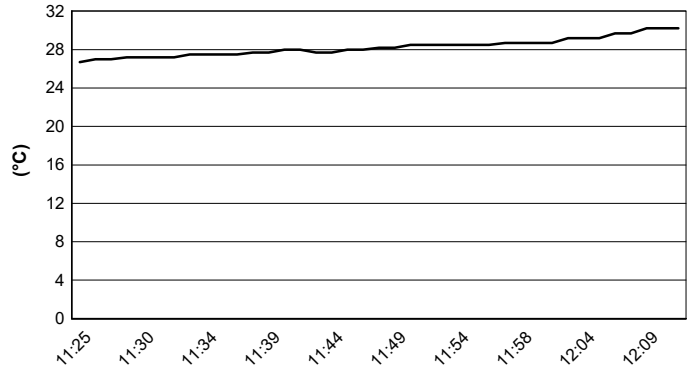

© DORNA WSBK ORGANIZATION Srl 2021

Prosecco DOC Dutch Round, 23-25 July 2021

Weather Report Free Practice 1st Session

Session started 11:25 - Session ended 12:12

Air Temperature

Track Temperature

Air Pressure