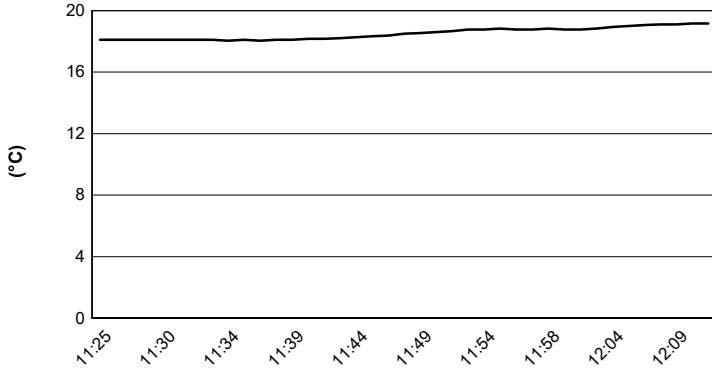

© DORNA WSBK ORGANIZATION Srl 2021

Prosecco DOC Dutch Round, 23-25 July 2021

Weather Report Free Practice 1st Session

Session started 11:25 - Session ended 12:12

Air Temperature

Track Temperature

Air Pressure