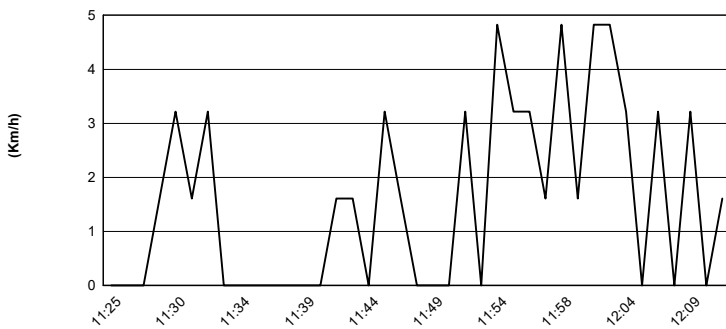

Prosecco DOC Dutch Round, 23-25 July 2021

Weather Report Free Practice 1st Session

Session started 11:25 - Session ended 12:12

Wind Speed

23/07/2021

These data/results cannot be reproduced, stored and/or transmitted in whole or in part by any manner of electronic, mechanical, photocopying, recording, broadcasting or otherwise now known or herein after developed without the previous express consent by the copyright owner, except for reproduction in daily press and regular printed publications on sale to the public within 60 days of the event related to those data/results and always provided that copyright symbol appears together as follows below.

© DORNA WSBK ORGANIZATION Srl 2021