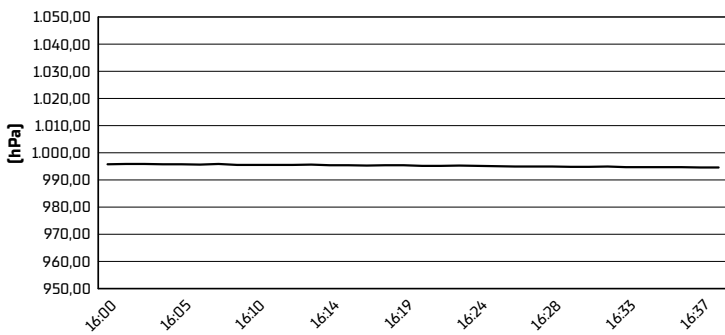

Phillip Island 4.445 m

Grand Ridge Brewery Australian Round, 17-20 November 2022

Weather Report Race 1

Session started 16:01 - Session ended 16:39

Air Temperature

Track Temperature

Air Pressure

Humidity