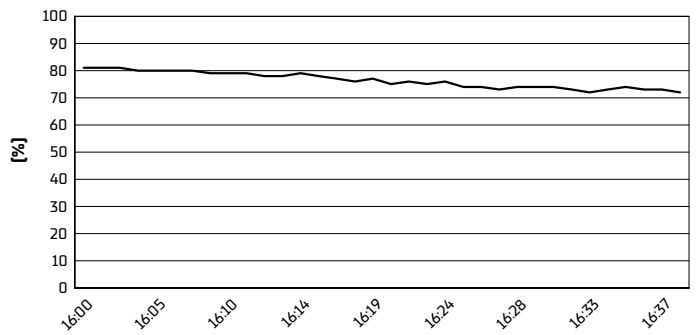

Phillip Island 4.445 m

Grand Ridge Brewery Australian Round, 17-20 November 2022

Weather Report Race 1

Session started 16:01 - Session ended 16:39

Air Temperature

Track Temperature

Air Pressure

Humidity