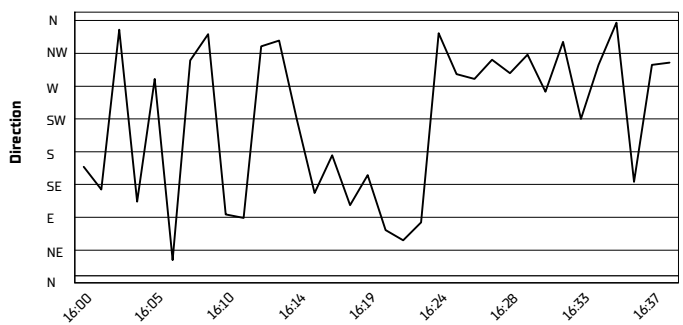

Wind Direction

19/11/2022

These data/results cannot be reproduced, stored and/or transmitted in whole or in part by any manner of electronic, mechanical, photocopying, recording, broadcasting or otherwise now known or herein after developed without the previous express consent by the copyright owner, except for reproduction in daily press and regular printed publications on sale to the public within 60 days of the event related to those data/results and always provided that copyright symbol appears together as follows below.

© DORNA WSBK ORGANIZATION Srl 2022