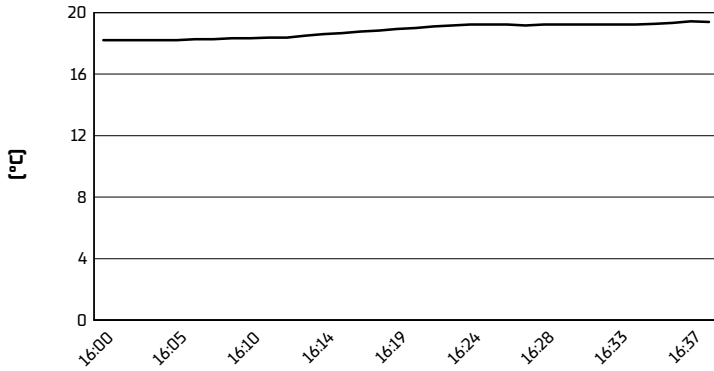

Phillip Island 4.445 m

Grand Ridge Brewery Australian Round, 17-20 November 2022

Weather Report Race 1

Session started 16:01 - Session ended 16:39

Air Temperature

Track Temperature

Air Pressure

Humidity