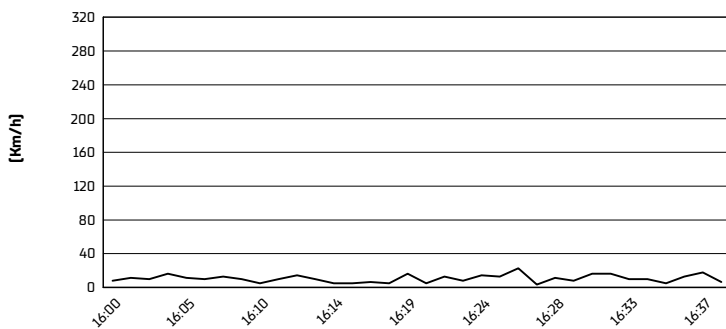

Phillip Island 4.445 m

Grand Ridge Brewery Australian Round, 17-20 November 2022

Weather Report Race 1

Session started 16:01 - Session ended 16:39

Wind Speed

19/11/2022

These data/results cannot be reproduced, stored and/or transmitted in whole or in part by any manner of electronic, mechanical, photocopying, recording, broadcasting or otherwise now known or herein after developed without the previous express consent by the copyright owner, except for reproduction in daily press and regular printed publications on sale to the public within 60 days of the event related to those data/results and always provided that copyright symbol appears together as follows below.

© DORNA WSBK ORGANIZATION Srl 2022