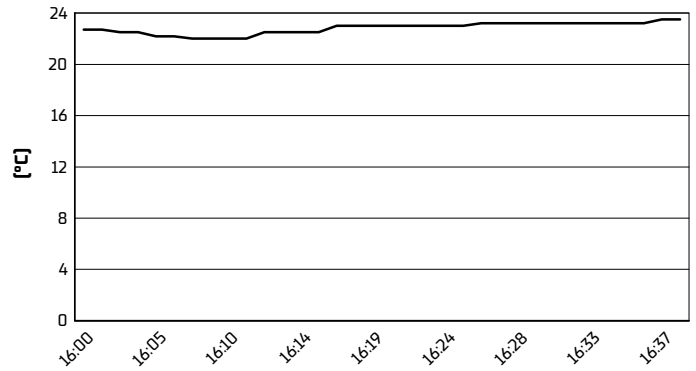

Phillip Island 4.445 m

Grand Ridge Brewery Australian Round, 17-20 November 2022

Weather Report Race 1

Session started 16:01 - Session ended 16:39

Air Temperature

Track Temperature

Air Pressure

Humidity