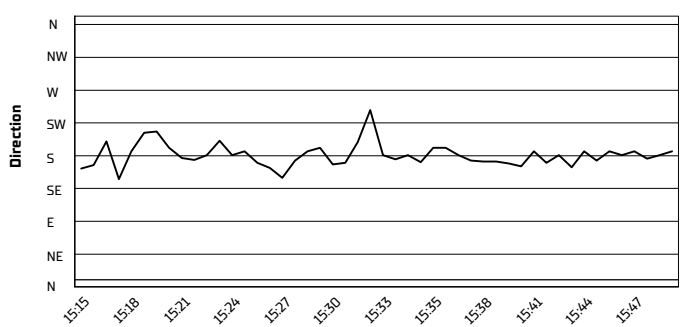

Wind Direction

12/06/2022

These data/results cannot be reproduced, stored and/or transmitted in whole or in part by any manner of electronic, mechanical, photocopying, recording, broadcasting or otherwise now known or herein after developed without the previous express consent by the copyright owner, except for reproduction in daily press and regular printed publications on sale to the public within 60 days of the event related to those data/results and always provided that copyright symbol appears together as follows below.

© DORNA WSBK ORGANIZATION Srl 2022