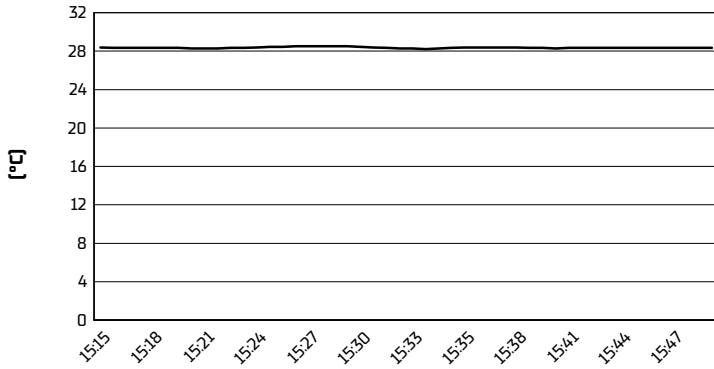

33.4

WorldSBK
102/04

Misano Circuit Sic 58 4.226 m

Air Temperature

Track Temperature

Air Pressure

Humidity

Wind Speed