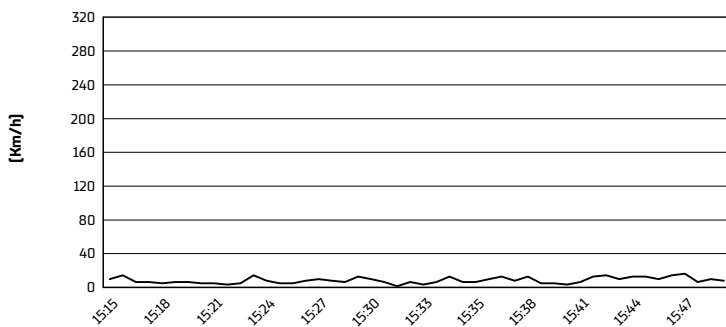

33.4

WorldSBK
102/04

Misano Circuit Sic 58 4.226 m

Air Temperature

Track Temperature

Air Pressure

Humidity

Wind Speed