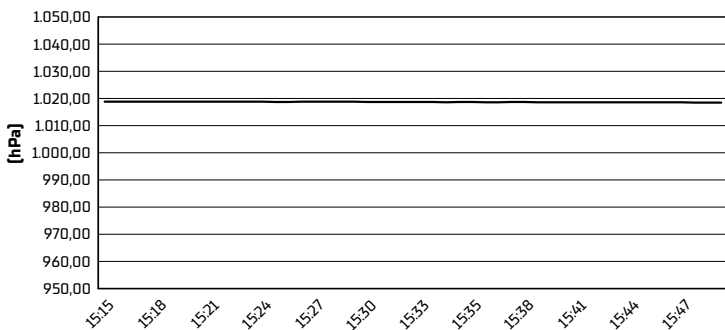

33.4

WorldSBK
102/04

Misano Circuit Sic 58 4.226 m

Air Temperature

Track Temperature

Air Pressure

Humidity

Wind Speed