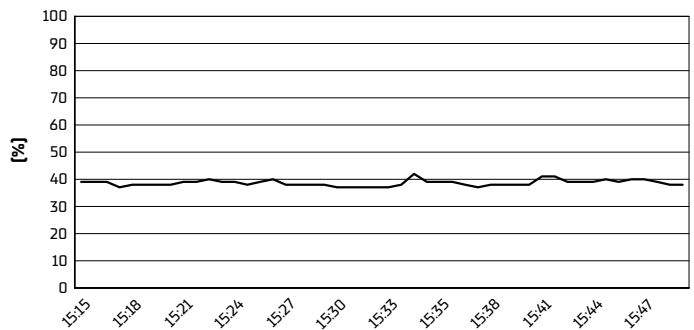

33.4

WorldSBK
102/04

Misano Circuit Sic 58 4.226 m

Air Temperature

Track Temperature

Air Pressure

Humidity

Wind Speed