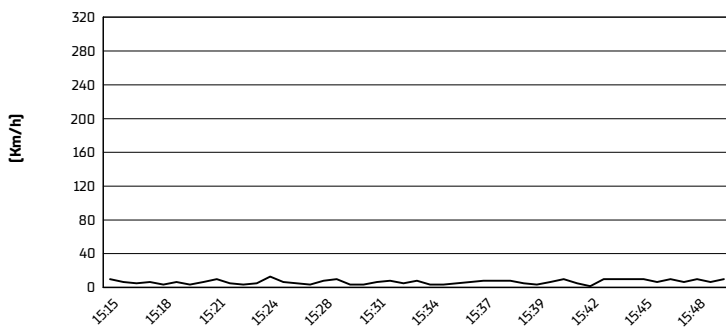

Misano Circuit Sic 58 4.226 m

Pirelli Emilia-Romagna Round, 10-12 June 2022

Weather Report Race 1

Session started 15:15 - Session ended 15:50

Wind Speed

11/06/2022

These data/results cannot be reproduced, stored and/or transmitted in whole or in part by any manner of electronic, mechanical, photocopying, recording, broadcasting or otherwise now known or herein after developed without the previous express consent by the copyright owner, except for reproduction in daily press and regular printed publications on sale to the public within 60 days of the event related to those data/results and always provided that copyright symbol appears together as follows below.

© DORNA WSBK ORGANIZATION Srl 2022