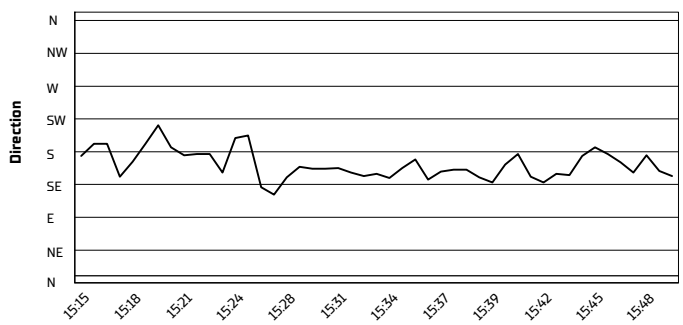

Wind Direction

11/06/2022

These data/results cannot be reproduced, stored and/or transmitted in whole or in part by any manner of electronic, mechanical, photocopying, recording, broadcasting or otherwise now known or herein after developed without the previous express consent by the copyright owner, except for reproduction in daily press and regular printed publications on sale to the public within 60 days of the event related to those data/results and always provided that copyright symbol appears together as follows below.

© DORNA WSBK ORGANIZATION Srl 2022