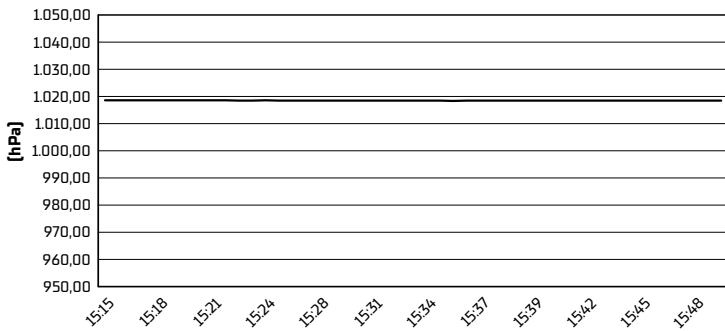

Misano Circuit Sic 58 4.226 m

Pirelli Emilia-Romagna Round, 10-12 June 2022

Weather Report Race 1

Session started 15:15 - Session ended 15:50

Air Temperature

Track Temperature

Air Pressure

Humidity