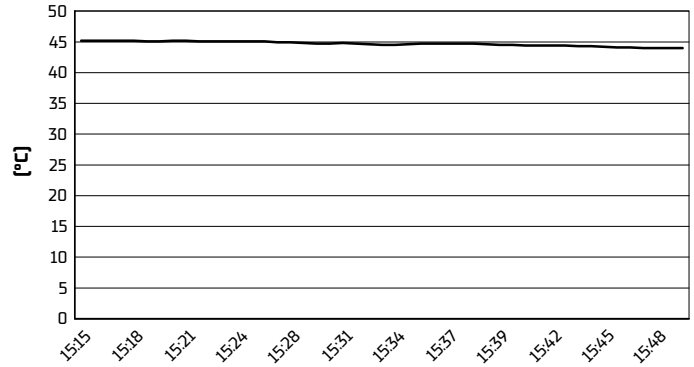

Misano Circuit Sic 58 4.226 m

Pirelli Emilia-Romagna Round, 10-12 June 2022

Weather Report Race 1

Session started 15:15 - Session ended 15:50

Air Temperature

Track Temperature

Air Pressure

Humidity