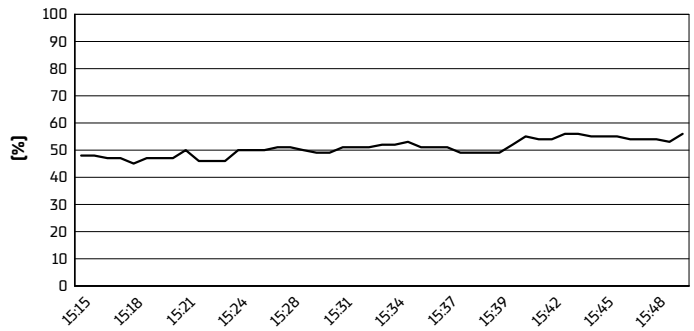

Misano Circuit Sic 58 4.226 m

Pirelli Emilia-Romagna Round, 10-12 June 2022

Weather Report Race 1

Session started 15:15 - Session ended 15:50

Air Temperature

Track Temperature

Air Pressure

Humidity