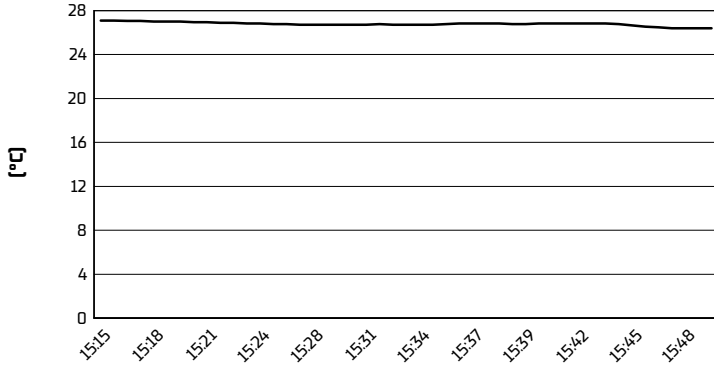

Misano Circuit Sic 58 4.226 m

Pirelli Emilia-Romagna Round, 10-12 June 2022

Weather Report Race 1

Session started 15:15 - Session ended 15:50

Air Temperature

Track Temperature

Air Pressure

Humidity