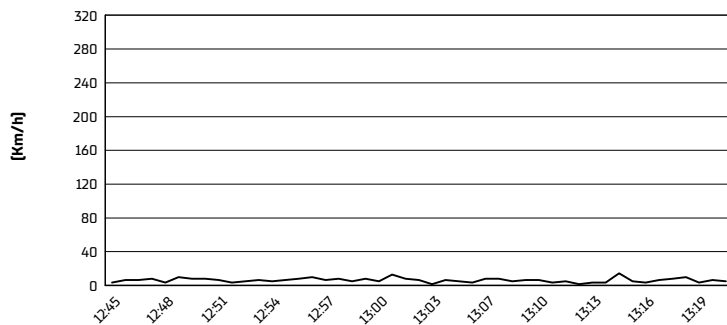

Misano Circuit Sic 58 4.226 m

Pirelli Emilia-Romagna Round, 10-12 June 2022

Weather Report Race 2

Session started 12:45 - Session ended 13:21

Wind Speed

12/06/2022

These data/results cannot be reproduced, stored and/or transmitted in whole or in part by any manner of electronic, mechanical, photocopying, recording, broadcasting or otherwise now known or herein after developed without the previous express consent by the copyright owner, except for reproduction in daily press and regular printed publications on sale to the public within 60 days of the event related to those data/results and always provided that copyright symbol appears together as follows below.

© DORNA WSBK ORGANIZATION Srl 2022