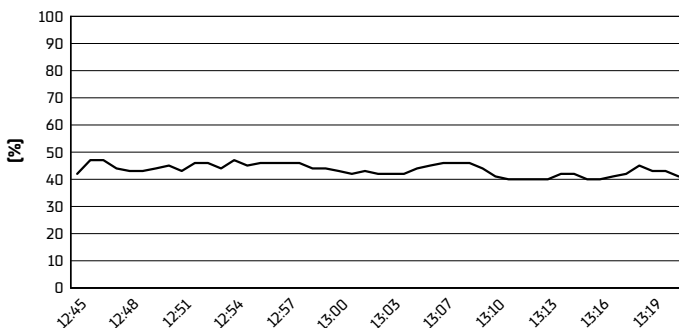

Misano Circuit Sic 58 4.226 m

Pirelli Emilia-Romagna Round, 10-12 June 2022

Weather Report Race 2

Session started 12:45 - Session ended 13:21

Air Temperature

Track Temperature

Air Pressure

Humidity