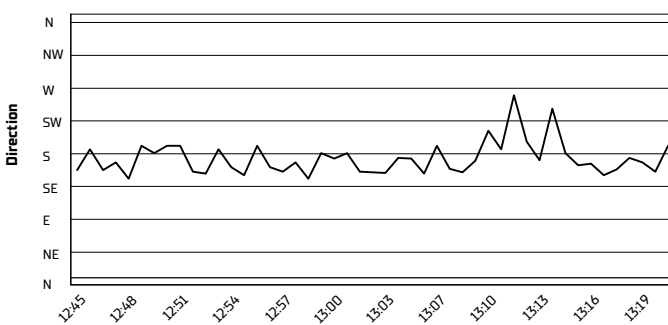

Wind Direction

12/06/2022

These data/results cannot be reproduced, stored and/or transmitted in whole or in part by any manner of electronic, mechanical, photocopying, recording, broadcasting or otherwise now known or herein after developed without the previous express consent by the copyright owner, except for reproduction in daily press and regular printed publications on sale to the public within 60 days of the event related to those data/results and always provided that copyright symbol appears together as follows below.

© DORNA WSBK ORGANIZATION Srl 2022