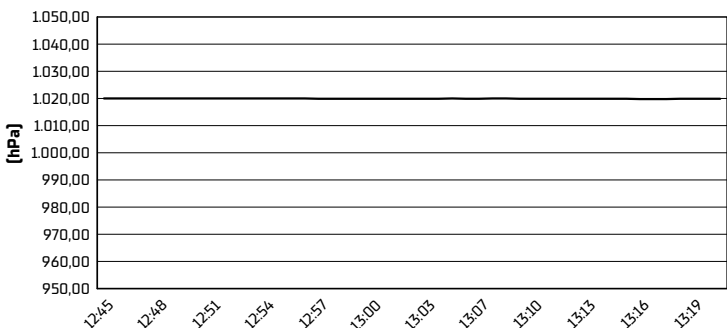

Misano Circuit Sic 58 4.226 m

Pirelli Emilia-Romagna Round, 10-12 June 2022

Weather Report Race 2

Session started 12:45 - Session ended 13:21

Air Temperature

Track Temperature

Air Pressure

Humidity