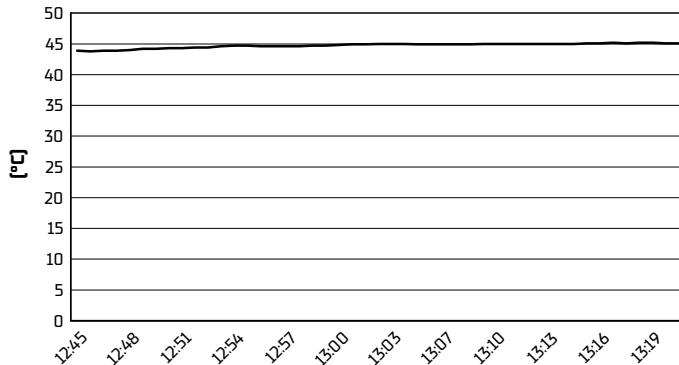

Misano Circuit Sic 58 4.226 m

Pirelli Emilia-Romagna Round, 10-12 June 2022

Weather Report Race 2

Session started 12:45 - Session ended 13:21

Air Temperature

Track Temperature

Air Pressure

Humidity