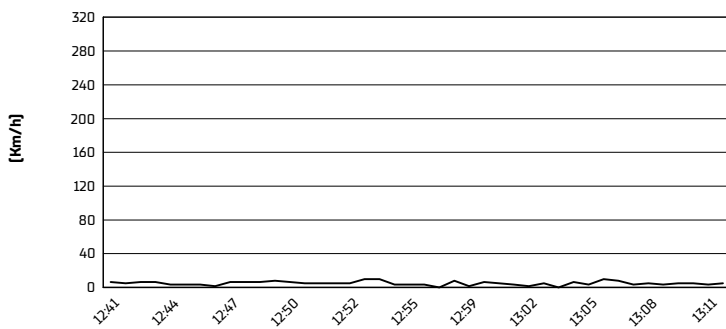

Misano Circuit Sic 58 4.226 m

Pirelli Emilia-Romagna Round, 10-12 June 2022

Weather Report Race 1

Session started 12:41 - Session ended 13:12

Wind Speed

11/06/2022

These data/results cannot be reproduced, stored and/or transmitted in whole or in part by any manner of electronic, mechanical, photocopying, recording, broadcasting or otherwise now known or herein after developed without the previous express consent by the copyright owner, except for reproduction in daily press and regular printed publications on sale to the public within 60 days of the event related to those data/results and always provided that copyright symbol appears together as follows below.

© DORNA WSBK ORGANIZATION Srl 2022