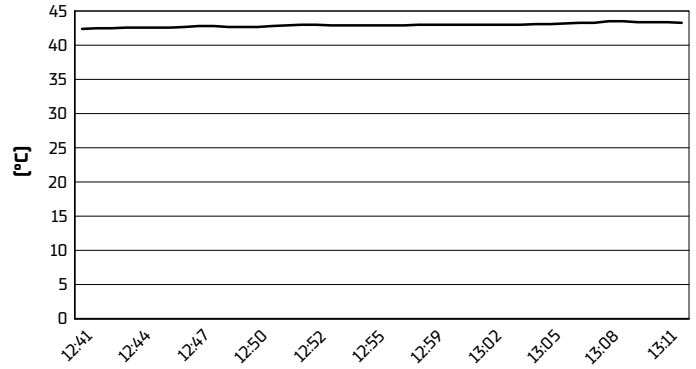

Misano Circuit Sic 58 4.226 m

**Pirelli Emilia-Romagna Round, 10-12 June 2022**

**Weather Report Race 1**

Session started 12:41 - Session ended 13:12

**Air Temperature**

**Track Temperature**

**Air Pressure**