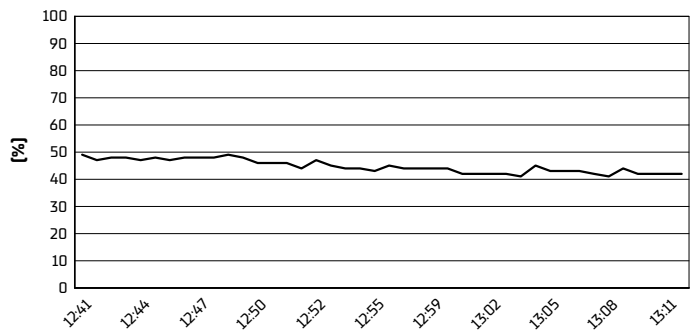

Misano Circuit Sic 58 4.226 m

Pirelli Emilia-Romagna Round, 10-12 June 2022

Weather Report Race 1

Session started 12:41 - Session ended 13:12

Humidity

11/06/2022

These data/results cannot be reproduced, stored and/or transmitted in whole or in part by any manner of electronic, mechanical, photocopying, recording, broadcasting or otherwise now known or herein after developed without the previous express consent by the copyright owner, except for reproduction in daily press and regular printed publications on sale to the public within 60 days of the event related to those data/results and always provided that copyright symbol appears together as follows below.

© DORNA WSBK ORGANIZATION Srl 2022