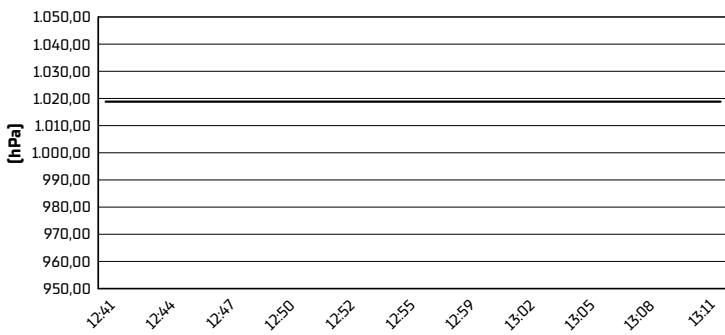

Misano Circuit Sic 58 4.226 m

**Pirelli Emilia-Romagna Round, 10-12 June 2022**

**Weather Report Race 1**

Session started 12:41 - Session ended 13:12

**Air Temperature**

**Track Temperature**

**Air Pressure**