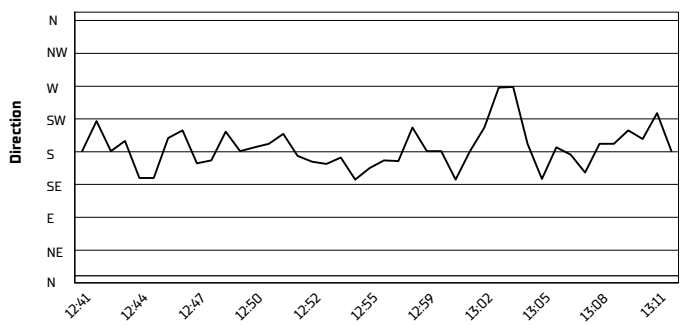

Wind Direction

11/06/2022

These data/results cannot be reproduced, stored and/or transmitted in whole or in part by any manner of electronic, mechanical, photocopying, recording, broadcasting or otherwise now known or herein after developed without the previous express consent by the copyright owner, except for reproduction in daily press and regular printed publications on sale to the public within 60 days of the event related to those data/results and always provided that copyright symbol appears together as follows below.

© DORNA WSBK ORGANIZATION Srl 2022