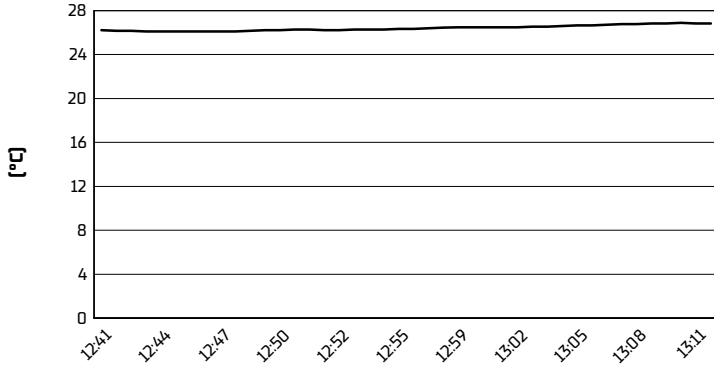

Misano Circuit Sic 58 4.226 m

**Pirelli Emilia-Romagna Round, 10-12 June 2022**

**Weather Report Race 1**

Session started 12:41 - Session ended 13:12

**Air Temperature**

**Track Temperature**

**Air Pressure**