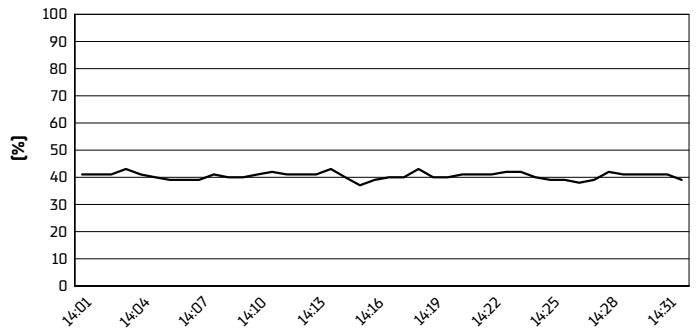

Misano Circuit Sic 58 4.226 m

Pirelli Emilia-Romagna Round, 10-12 June 2022

Weather Report Race 2

Session started 14:01 - Session ended 14:32

Air Temperature

Track Temperature

Air Pressure

Humidity