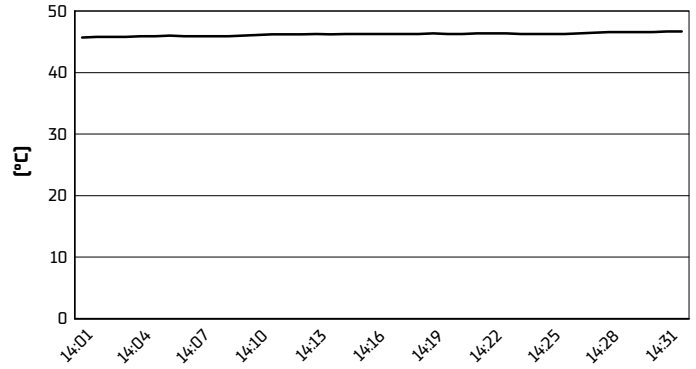

Misano Circuit Sic 58 4.226 m

Pirelli Emilia-Romagna Round, 10-12 June 2022

Weather Report Race 2

Session started 14:01 - Session ended 14:32

Air Temperature

Track Temperature

Air Pressure

Humidity