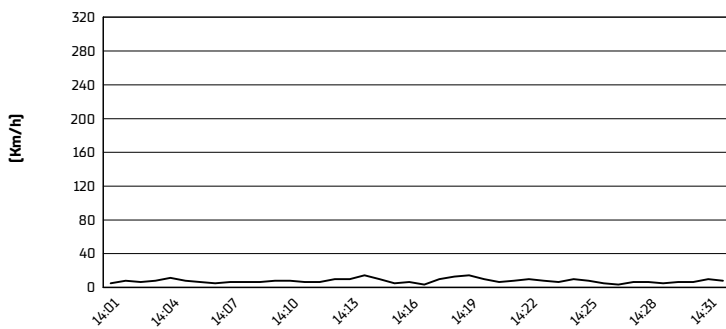

Misano Circuit Sic 58 4.226 m

Pirelli Emilia-Romagna Round, 10-12 June 2022

Weather Report Race 2

Session started 14:01 - Session ended 14:32

Wind Speed

12/06/2022

These data/results cannot be reproduced, stored and/or transmitted in whole or in part by any manner of electronic, mechanical, photocopying, recording, broadcasting or otherwise now known or herein after developed without the previous express consent by the copyright owner, except for reproduction in daily press and regular printed publications on sale to the public within 60 days of the event related to those data/results and always provided that copyright symbol appears together as follows below.

© DORNA WSBK ORGANIZATION Srl 2022