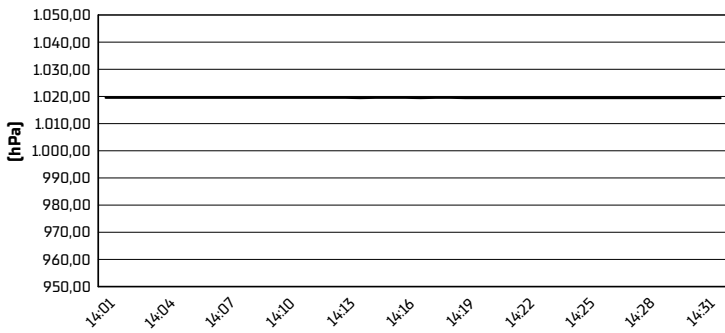

Misano Circuit Sic 58 4.226 m

Pirelli Emilia-Romagna Round, 10-12 June 2022

Weather Report Race 2

Session started 14:01 - Session ended 14:32

Air Temperature

Track Temperature

Air Pressure

Humidity