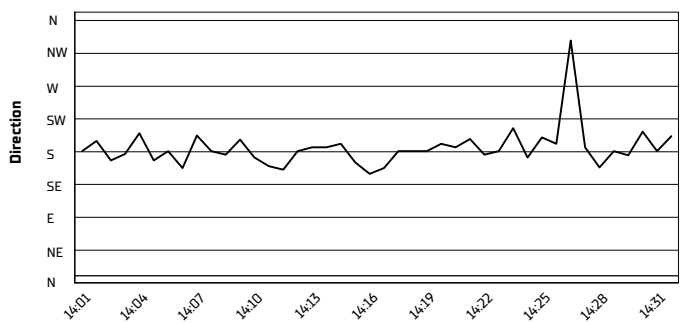

Wind Direction

12/06/2022

These data/results cannot be reproduced, stored and/or transmitted in whole or in part by any manner of electronic, mechanical, photocopying, recording, broadcasting or otherwise now known or herein after developed without the previous express consent by the copyright owner, except for reproduction in daily press and regular printed publications on sale to the public within 60 days of the event related to those data/results and always provided that copyright symbol appears together as follows below.

© DORNA WSBK ORGANIZATION Srl 2022