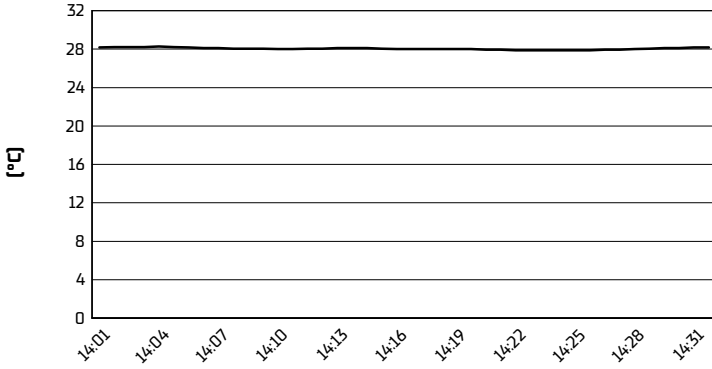

Misano Circuit Sic 58 4.226 m

Pirelli Emilia-Romagna Round, 10-12 June 2022

Weather Report Race 2

Session started 14:01 - Session ended 14:32

Air Temperature

Track Temperature

Air Pressure

Humidity