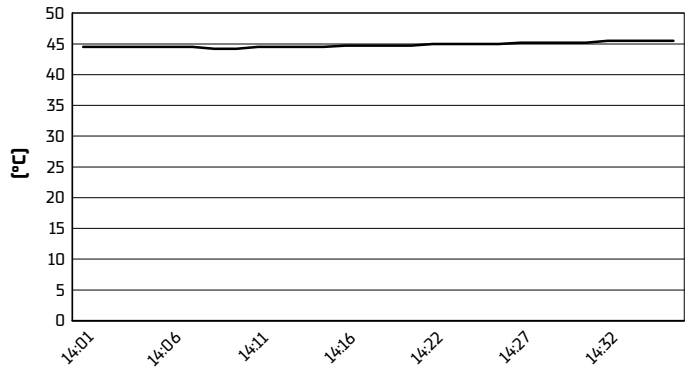

Misano Circuit Sic 58 4.226 m

Pirelli Emilia-Romagna Round, 14-16 June 2024
Weather Report Race 1

Session started 14:01 - Session ended 14:37

Air Temperature

Track Temperature

Air Pressure

Humidity

Wind Speed