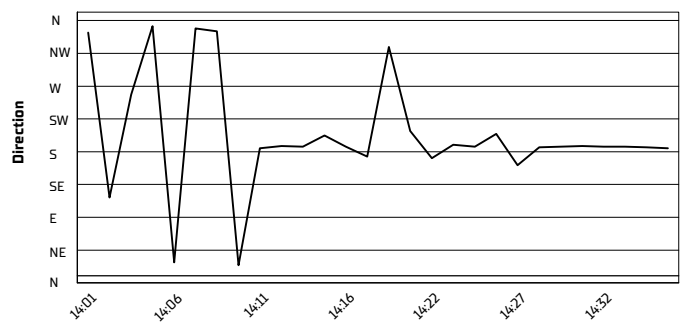

Wind Direction

15/06/2024

These data/results cannot be reproduced, stored and/or transmitted in whole or in part by any manner of electronic, mechanical, photocopying, recording, broadcasting or otherwise now known or herein after developed without the previous express consent by the copyright owner, except for reproduction in daily press and regular printed publications on sale to the public within 60 days of the event related to those data/results and always provided that copyright symbol appears together as follows below.

© DORNA WSBK ORGANIZATION Srl 2024