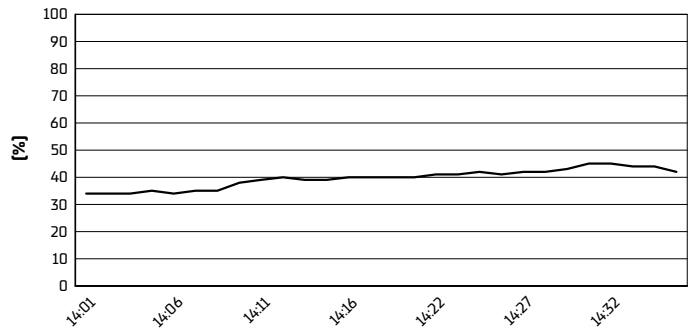

Misano Circuit Sic 58 4.226 m

Pirelli Emilia-Romagna Round, 14-16 June 2024
Weather Report Race 1

Session started 14:01 - Session ended 14:37

Air Temperature

Track Temperature

Air Pressure

Humidity

Wind Speed