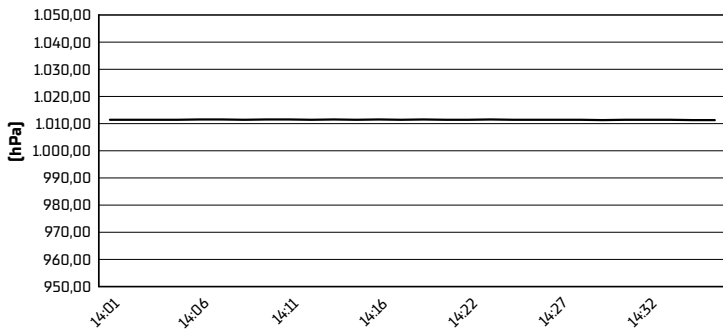

Misano Circuit Sic 58 4.226 m

Pirelli Emilia-Romagna Round, 14-16 June 2024
Weather Report Race 1

Session started 14:01 - Session ended 14:37

Air Temperature

Track Temperature

Air Pressure

Humidity

Wind Speed