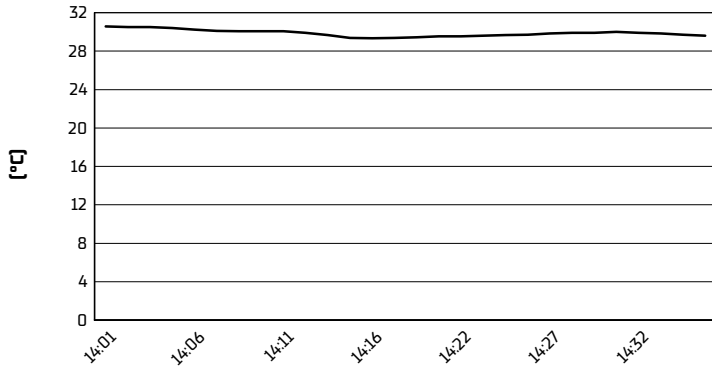

Misano Circuit Sic 58 4.226 m

Pirelli Emilia-Romagna Round, 14-16 June 2024
Weather Report Race 1

Session started 14:01 - Session ended 14:37

Air Temperature

Track Temperature

Air Pressure

Humidity

Wind Speed