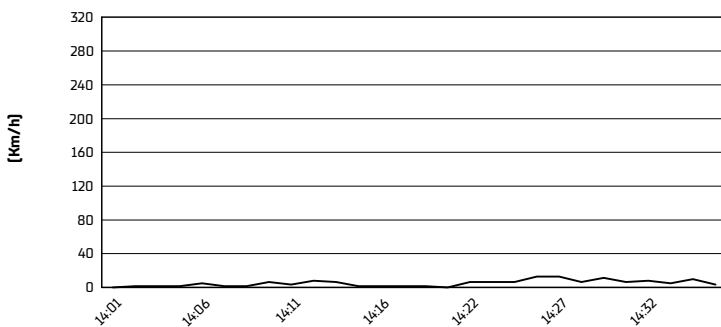

Misano Circuit Sic 58 4.226 m

Pirelli Emilia-Romagna Round, 14-16 June 2024
Weather Report Race 1

Session started 14:01 - Session ended 14:37

Air Temperature

Track Temperature

Air Pressure

Humidity

Wind Speed