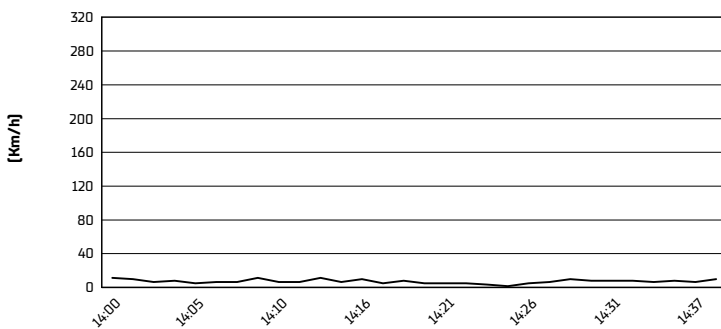

Misano Circuit Sic 58 4.226 m

Pirelli Emilia-Romagna Round, 14-16 June 2024
Weather Report Race 2

Session started 14:00 - Session ended 14:38

Air Temperature

Track Temperature

Air Pressure

Humidity

Wind Speed