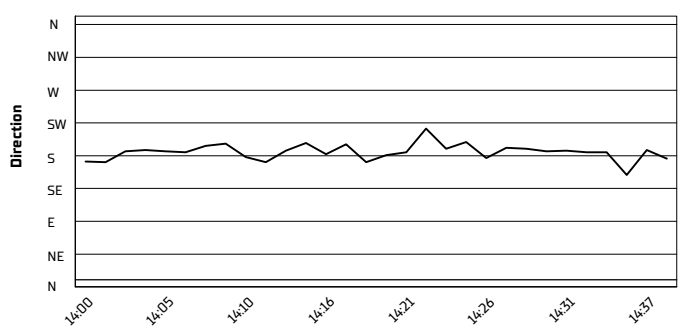

Wind Direction

16/06/2024

These data/results cannot be reproduced, stored and/or transmitted in whole or in part by any manner of electronic, mechanical, photocopying, recording, broadcasting or otherwise now known or herein after developed without the previous express consent by the copyright owner, except for reproduction in daily press and regular printed publications on sale to the public within 60 days of the event related to those data/results and always provided that copyright symbol appears together as follows below.

© DORNA WSBK ORGANIZATION Srl 2024