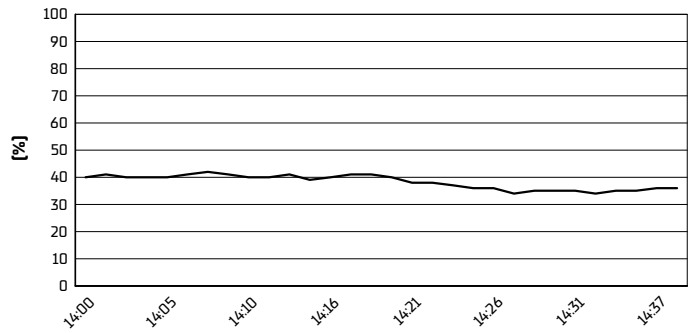

Misano Circuit Sic 58 4.226 m

Pirelli Emilia-Romagna Round, 14-16 June 2024
Weather Report Race 2

Session started 14:00 - Session ended 14:38

Air Temperature

Track Temperature

Air Pressure

Humidity

Wind Speed