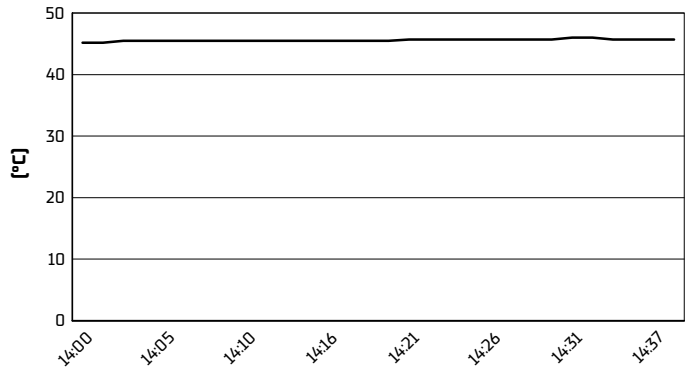

Misano Circuit Sic 58 4.226 m

Pirelli Emilia-Romagna Round, 14-16 June 2024
Weather Report Race 2

Session started 14:00 - Session ended 14:38

Air Temperature

Track Temperature

Air Pressure

Humidity

Wind Speed