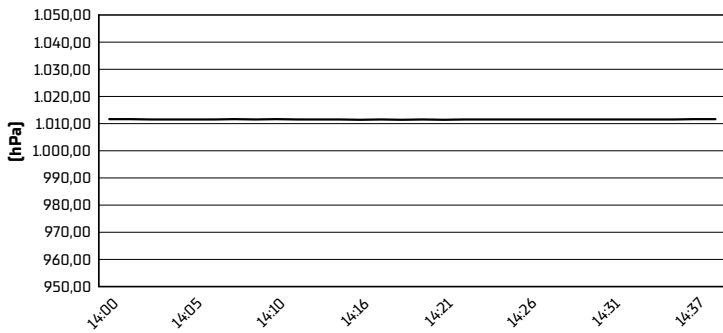

Misano Circuit Sic 58 4.226 m

Pirelli Emilia-Romagna Round, 14-16 June 2024
Weather Report Race 2

Session started 14:00 - Session ended 14:38

Air Temperature

Track Temperature

Air Pressure

Humidity

Wind Speed