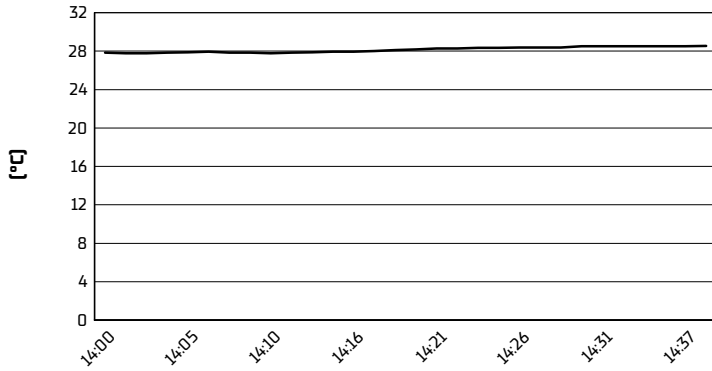

Misano Circuit Sic 58 4.226 m

Pirelli Emilia-Romagna Round, 14-16 June 2024
Weather Report Race 2

Session started 14:00 - Session ended 14:38

Air Temperature

Track Temperature

Air Pressure

Humidity

Wind Speed