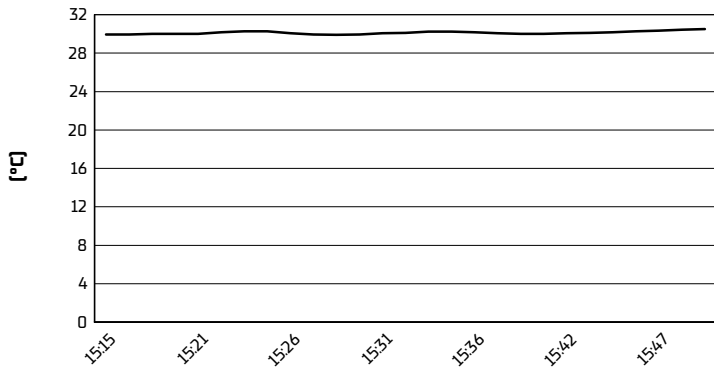

Misano Circuit Sic 58 4.226 m

Pirelli Emilia-Romagna Round, 14-16 June 2024
Weather Report Race 1

Session started 15:16 - Session ended 15:50

Air Temperature

Track Temperature

Air Pressure

Humidity

Wind Speed