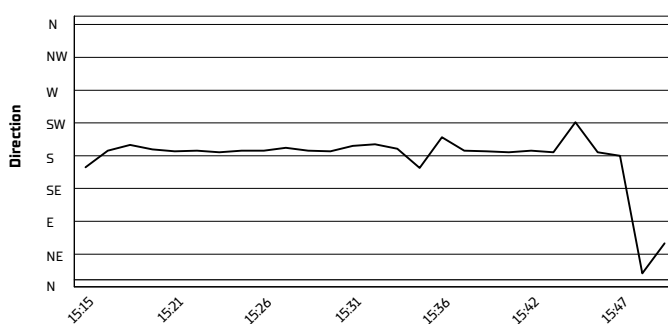

Wind Direction

15/06/2024

These data/results cannot be reproduced, stored and/or transmitted in whole or in part by any manner of electronic, mechanical, photocopying, recording, broadcasting or otherwise now known or herein after developed without the previous express consent by the copyright owner, except for reproduction in daily press and regular printed publications on sale to the public within 60 days of the event related to those data/results and always provided that copyright symbol appears together as follows below.

© DORNA WSBK ORGANIZATION Srl 2024