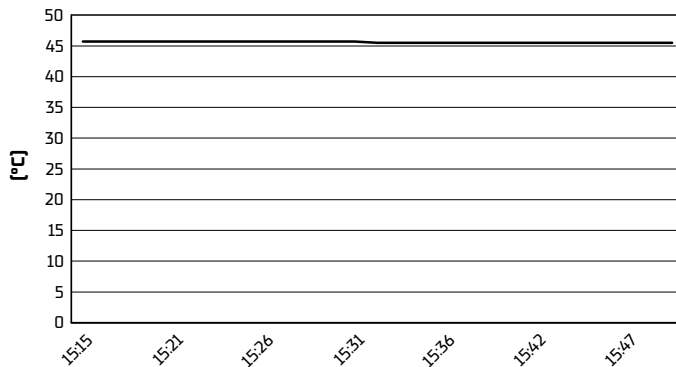

Misano Circuit Sic 58 4.226 m

Pirelli Emilia-Romagna Round, 14-16 June 2024
Weather Report Race 1

Session started 15:16 - Session ended 15:50

Air Temperature

Track Temperature

Air Pressure

Humidity

Wind Speed