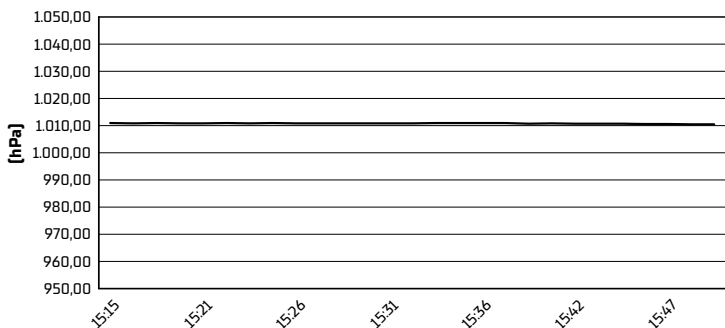

Misano Circuit Sic 58 4.226 m

Pirelli Emilia-Romagna Round, 14-16 June 2024
Weather Report Race 1

Session started 15:16 - Session ended 15:50

Air Temperature

Track Temperature

Air Pressure

Humidity

Wind Speed