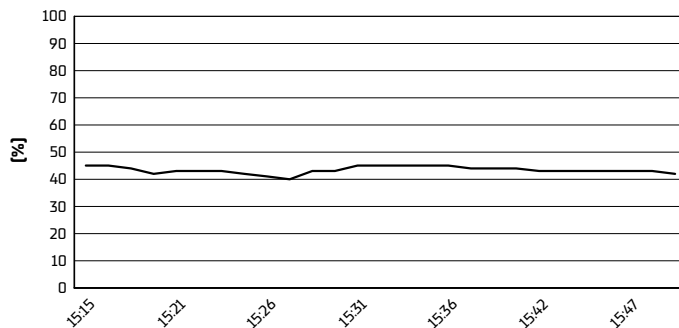

Misano Circuit Sic 58 4.226 m

Pirelli Emilia-Romagna Round, 14-16 June 2024
Weather Report Race 1

Session started 15:16 - Session ended 15:50

Air Temperature

Track Temperature

Air Pressure

Humidity

Wind Speed