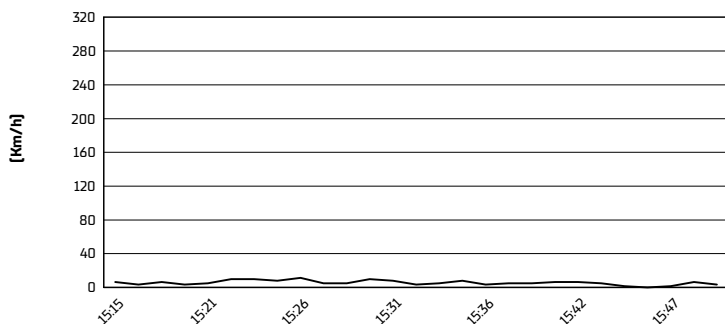

Misano Circuit Sic 58 4.226 m

Pirelli Emilia-Romagna Round, 14-16 June 2024
Weather Report Race 1

Session started 15:16 - Session ended 15:50

Air Temperature

Track Temperature

Air Pressure

Humidity

Wind Speed