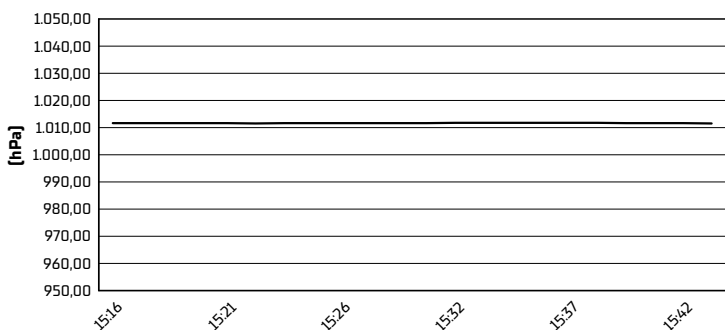

Misano Circuit Sic 58 4.226 m

**Pirelli Emilia-Romagna Round, 14-16 June 2024**  
**Weather Report Race 2**

Session started 15:16 - Session ended 15:44

**Air Temperature**

**Track Temperature**

**Air Pressure**