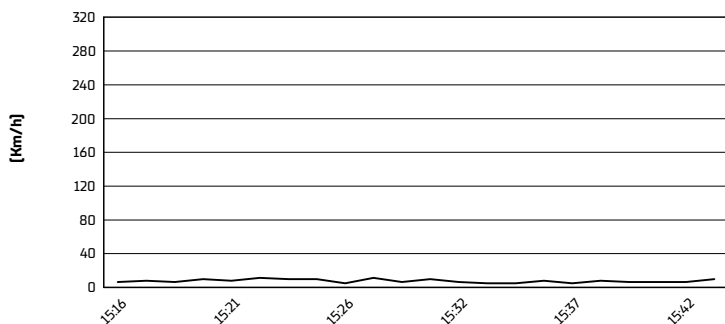

Misano Circuit Sic 58 4.226 m

Pirelli Emilia-Romagna Round, 14-16 June 2024
Weather Report Race 2

Session started 15:16 - Session ended 15:44

Wind Speed

16/06/2024

These data/results cannot be reproduced, stored and/or transmitted in whole or in part by any manner of electronic, mechanical, photocopying, recording, broadcasting or otherwise now known or herein after developed without the previous express consent by the copyright owner, except for reproduction in daily press and regular printed publications on sale to the public within 60 days of the event related to those data/results and always provided that copyright symbol appears together as follows below.

© DORNA WSBK ORGANIZATION Srl 2024