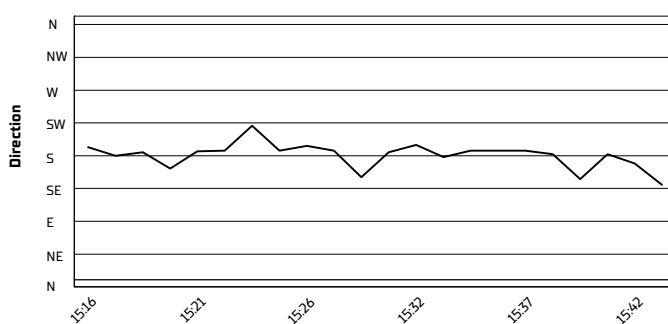

Wind Direction

16/06/2024

These data/results cannot be reproduced, stored and/or transmitted in whole or in part by any manner of electronic, mechanical, photocopying, recording, broadcasting or otherwise now known or herein after developed without the previous express consent by the copyright owner, except for reproduction in daily press and regular printed publications on sale to the public within 60 days of the event related to those data/results and always provided that copyright symbol appears together as follows below.

© DORNA WSBK ORGANIZATION Srl 2024