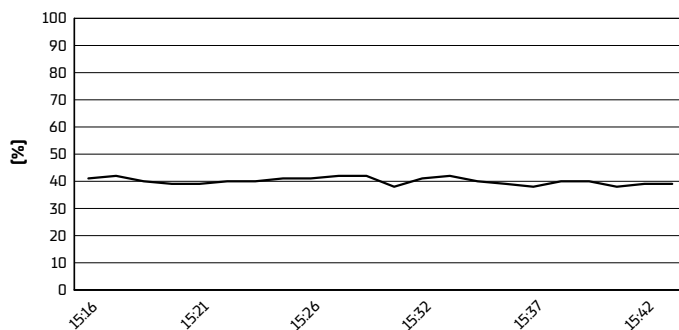

Misano Circuit Sic 58 4.226 m

Pirelli Emilia-Romagna Round, 14-16 June 2024
Weather Report Race 2

Session started 15:16 - Session ended 15:44

Humidity

16/06/2024

These data/results cannot be reproduced, stored and/or transmitted in whole or in part by any manner of electronic, mechanical, photocopying, recording, broadcasting or otherwise now known or herein after developed without the previous express consent by the copyright owner, except for reproduction in daily press and regular printed publications on sale to the public within 60 days of the event related to those data/results and always provided that copyright symbol appears together as follows below.

© DORNA WSBK ORGANIZATION Srl 2024