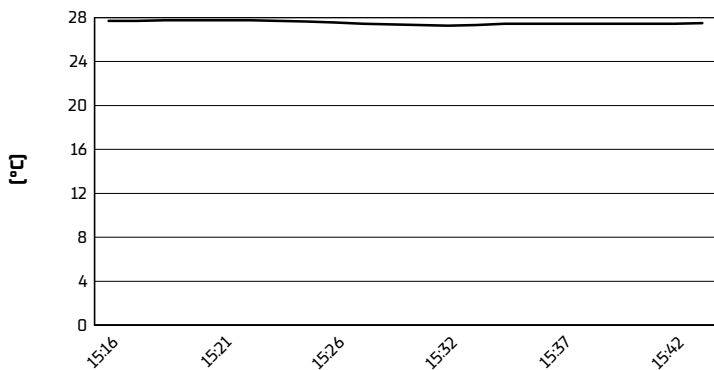

Misano Circuit Sic 58 4.226 m

**Pirelli Emilia-Romagna Round, 14-16 June 2024**  
**Weather Report Race 2**

Session started 15:16 - Session ended 15:44

**Air Temperature**

**Track Temperature**

**Air Pressure**