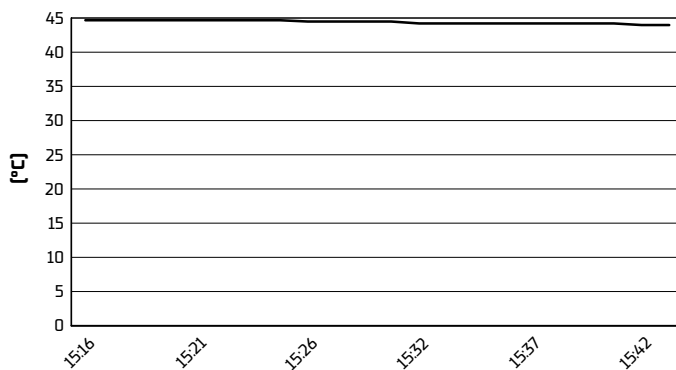

Misano Circuit Sic 58 4.226 m

**Pirelli Emilia-Romagna Round, 14-16 June 2024**  
**Weather Report Race 2**

Session started 15:16 - Session ended 15:44

**Air Temperature**

**Track Temperature**

**Air Pressure**