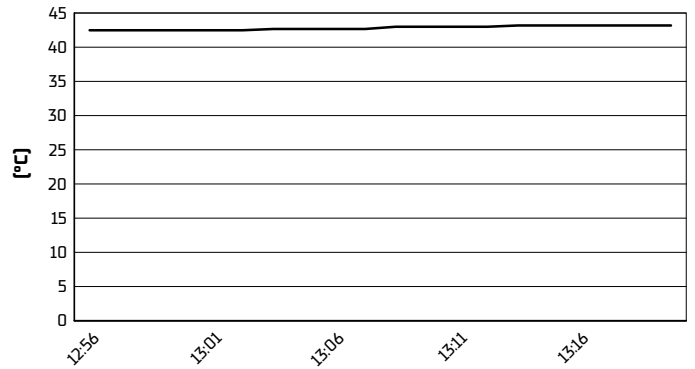

Misano Circuit Sic 58 4.226 m

**Pirelli Emilia-Romagna Round, 14-16 June 2024**  
**Weather Report Race 1**

Session started 12:56 - Session ended 13:21

**Air Temperature**

**Track Temperature**

**Air Pressure**