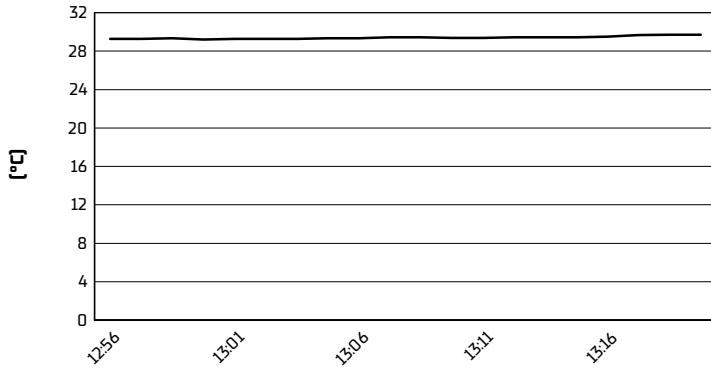

Misano Circuit Sic 58 4.226 m

**Pirelli Emilia-Romagna Round, 14-16 June 2024**  
**Weather Report Race 1**

Session started 12:56 - Session ended 13:21

**Air Temperature**

**Track Temperature**

**Air Pressure**