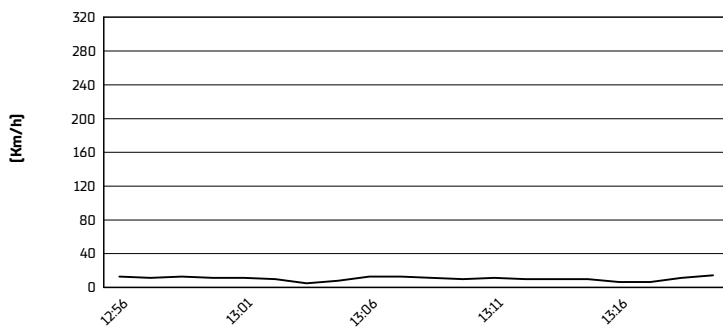

Misano Circuit Sic 58 4.226 m

Pirelli Emilia-Romagna Round, 14-16 June 2024
Weather Report Race 1

Session started 12:56 - Session ended 13:21

Wind Speed

15/06/2024

These data/results cannot be reproduced, stored and/or transmitted in whole or in part by any manner of electronic, mechanical, photocopying, recording, broadcasting or otherwise now known or herein after developed without the previous express consent by the copyright owner, except for reproduction in daily press and regular printed publications on sale to the public within 60 days of the event related to those data/results and always provided that copyright symbol appears together as follows below.

© DORNA WSBK ORGANIZATION Srl 2024