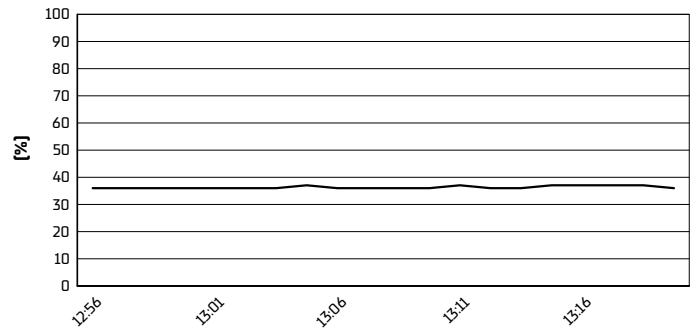

Misano Circuit Sic 58 4.226 m

Pirelli Emilia-Romagna Round, 14-16 June 2024
Weather Report Race 1

Session started 12:56 - Session ended 13:21

Humidity

15/06/2024

These data/results cannot be reproduced, stored and/or transmitted in whole or in part by any manner of electronic, mechanical, photocopying, recording, broadcasting or otherwise now known or herein after developed without the previous express consent by the copyright owner, except for reproduction in daily press and regular printed publications on sale to the public within 60 days of the event related to those data/results and always provided that copyright symbol appears together as follows below.

© DORNA WSBK ORGANIZATION Srl 2024