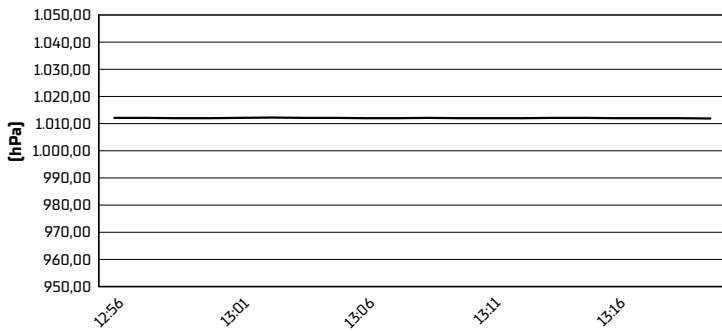

Misano Circuit Sic 58 4.226 m

**Pirelli Emilia-Romagna Round, 14-16 June 2024**  
**Weather Report Race 1**

Session started 12:56 - Session ended 13:21

**Air Temperature**

**Track Temperature**

**Air Pressure**