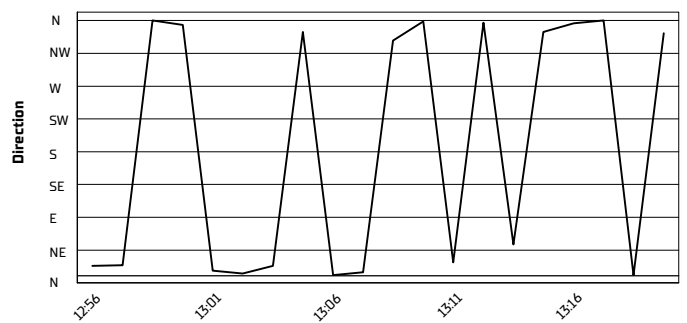

Wind Direction

15/06/2024

These data/results cannot be reproduced, stored and/or transmitted in whole or in part by any manner of electronic, mechanical, photocopying, recording, broadcasting or otherwise now known or herein after developed without the previous express consent by the copyright owner, except for reproduction in daily press and regular printed publications on sale to the public within 60 days of the event related to those data/results and always provided that copyright symbol appears together as follows below.

© DORNA WSBK ORGANIZATION Srl 2024