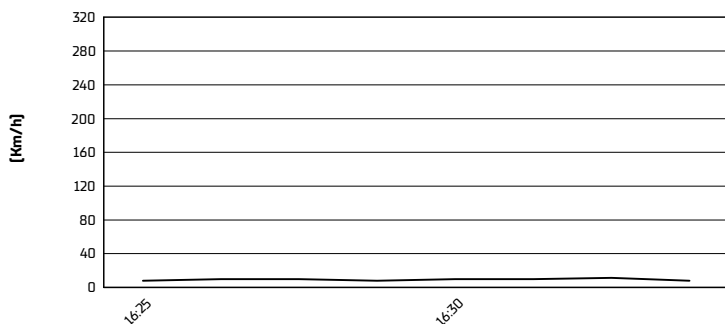

Misano Circuit Sic 58 4.226 m

Pirelli Emilia-Romagna Round, 14-16 June 2024
Weather Report Race 1

Session started 16:25 - Session ended 16:36

Wind Speed

15/06/2024

These data/results cannot be reproduced, stored and/or transmitted in whole or in part by any manner of electronic, mechanical, photocopying, recording, broadcasting or otherwise now known or herein after developed without the previous express consent by the copyright owner, except for reproduction in daily press and regular printed publications on sale to the public within 60 days of the event related to those data/results and always provided that copyright symbol appears together as follows below.

© DORNA WSBK ORGANIZATION Srl 2024