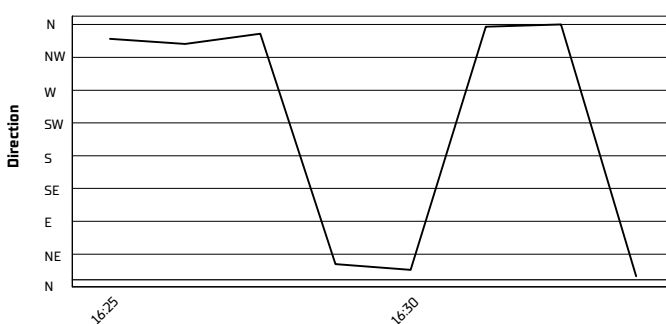

Wind Direction

15/06/2024

These data/results cannot be reproduced, stored and/or transmitted in whole or in part by any manner of electronic, mechanical, photocopying, recording, broadcasting or otherwise now known or herein after developed without the previous express consent by the copyright owner, except for reproduction in daily press and regular printed publications on sale to the public within 60 days of the event related to those data/results and always provided that copyright symbol appears together as follows below.

© DORNA WSBK ORGANIZATION Srl 2024