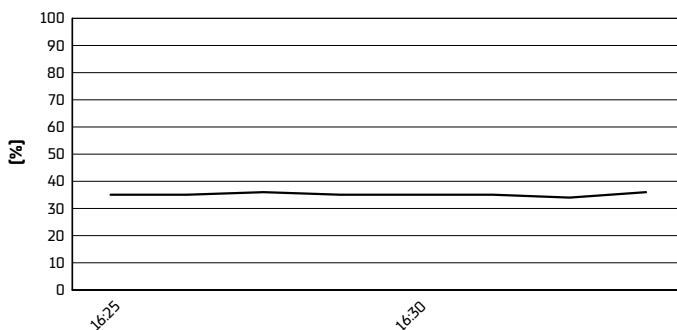

Misano Circuit Sic 58 4.226 m

Pirelli Emilia-Romagna Round, 14-16 June 2024
Weather Report Race 1

Session started 16:25 - Session ended 16:36

Humidity

15/06/2024

These data/results cannot be reproduced, stored and/or transmitted in whole or in part by any manner of electronic, mechanical, photocopying, recording, broadcasting or otherwise now known or herein after developed without the previous express consent by the copyright owner, except for reproduction in daily press and regular printed publications on sale to the public within 60 days of the event related to those data/results and always provided that copyright symbol appears together as follows below.

© DORNA WSBK ORGANIZATION Srl 2024