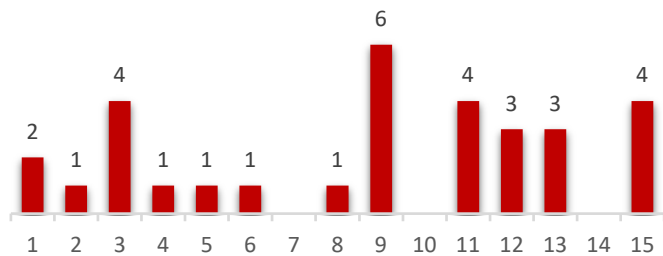

*If no weather conditions are specified, there were no falls during the session.

TOP SPONSORS

OFFICIAL SPONSORS & ADVERTISERS

2021 FALLS REPORT

Pirelli Navarra Round

**Circuito Navarra
 Falls per corner**

Corner with most falls: