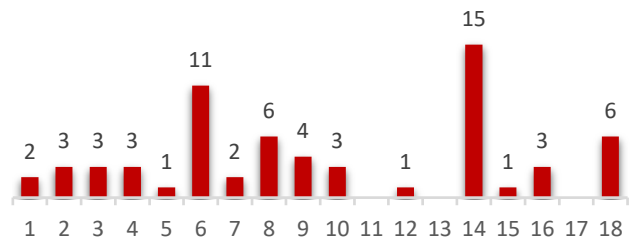

*If no weather conditions are specified, there were no falls during the session.

Motul French Round

**Circuit de Nevers Magny-Cours
 Falls per corner**

Corner with most falls:

15 falls at Turn 13

Corner	Falls per Corner	TOTAL
0	2	64
1	3	
2	3	
3	3	
4	1	
5	11	
6	2	
7	6	
8	4	
9	3	
10		
11	1	
12		
13	15	
14	1	
15	3	
16		
17	6	