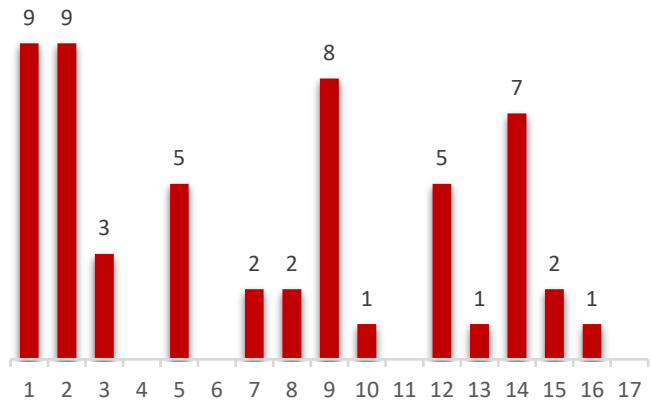

2021 FALLS REPORT

2021 FALLS BY Yamaha Cup RIDERS

	2021
MAIER Humberto	5
CARBONNEL Gregory	4
MARTINS VALENTE Rodrigo	4
REPAK Maxim	4
BADIE Levi	3
FERRARO Francesco	3
MARTIN RODRIGUEZ Adrian	3
MORA Giacomo	3
PERISTERAS Ioannis Kostantinos	3
SATICI Galip	3
SEABRIGHT HARRISON Fenton	3
BURR Eduardo Agoston	2
HUDOVERNICK Gasper	2
MORA ALLIS Facundo Martin	2
NOWAK Dawid	2
YAAKOV Kayla	2
ABELLA GARCIA Iker	1
BENITO CONESA Juan Antonio	1
COLOMBI Edoardo	1
CROCKFORD Brody	1
CUCCU Michele	1
ERBAY Kadir	1
MIMBRERO HIDALGO Uriel	1
MIRALLES OCETE Daniel	1

2021 FALLS REPORT

Pirelli Aragon Round

**MotorLand Aragon
 Falls per corner**

Corner with most falls:

9 falls at Turn 1 and Turn 2

Corner	Falls per Corner	TOTAL
1	9	55
2	9	
3	3	
4	0	
5	5	
6	0	
7	2	
8	2	
9	8	
10	1	
11	0	
12	5	
13	1	
14	7	
15	2	
16	1	
17	1	