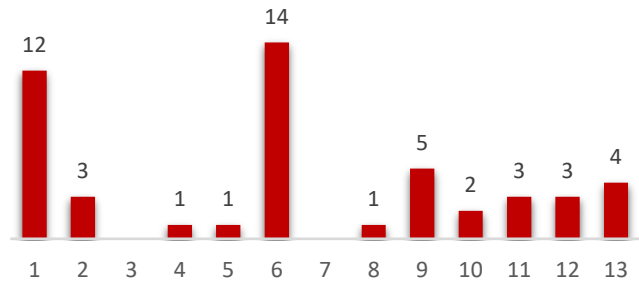

Corner with most falls:

23 falls at Turn 10

Corner	Falls per Corner	TOTAL
1	6	69
2	6	
3	3	
4	4	
5	11	
6	1	
7	1	
8	0	
9	2	
10	23	
11	4	
12	0	
13	0	
14	7	
15	0	
16	1	

Weather conditions:

	WorldSBK	WorldSSP	WorldSSP300	Yamaha Cup
FP1		Sunny	Sunny	
FP2	Sunny	Sunny	Sunny	
FP3				
Superpole		Cloudy	Part. Cloudy	Sunny
Race 1	Rain	Rain	Part. Cloudy	Part. Cloudy
Warm Up	Sunny			
Superpole Race	Sunny			
Race 2	Sunny	Sunny	Sunny	Cloudy > Rain

*If no weather conditions are specified, there were no falls during the session.

Motul Spanish Round

**Circuito de Jerez - Ángel Nieto
 Falls per corner**

Corner with most falls:

14 falls at Turn 6

Weather conditions: