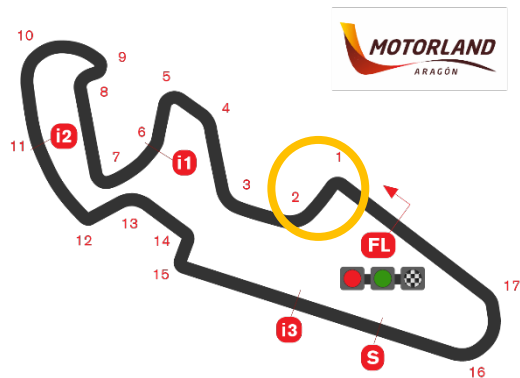

2021 FALLS REPORT

2021 FALLS BY Yamaha Cup RIDERS

	2021
MAIER Humberto	5
CARBONNEL Gregory	4
MARTINS VALENTE Rodrigo	4
REPAK Maxim	4
BADIE Levi	3
FERRARO Francesco	3
MARTIN RODRIGUEZ Adrian	3
MORA Giacomo	3
PERISTERAS Ioannis Kostantinos	3
SATICI Galip	3
SEABRIGHT HARRISON Fenton	3
BURR Eduardo Agoston	2
HUDOVERNICK Gasper	2
MORA ALLIS Facundo Martin	2
NOWAK Dawid	2
YAAKOV Kayla	2
ABELLA GARCIA Iker	1
BENITO CONESA Juan Antonio	1
COLOMBI Edoardo	1
CROCKFORD Brody	1
CUCCU Michele	1
ERBAY Kadir	1
MIMBRERO HIDALGO Uriel	1
MIRALLES OCETE Daniel	1

2021 FALLS REPORT

Pirelli Aragon Round

**MotorLand Aragon
 Falls per corner**

Corner with most falls:

9 falls at Turn 1 and Turn 2

Corner	Falls per Corner	TOTAL
1	9	55
2	9	
3	3	
4	0	
5	5	
6	0	
7	2	
8	2	
9	8	
10	1	
11	0	
12	5	
13	1	
14	7	
15	2	
16	1	
17	1	