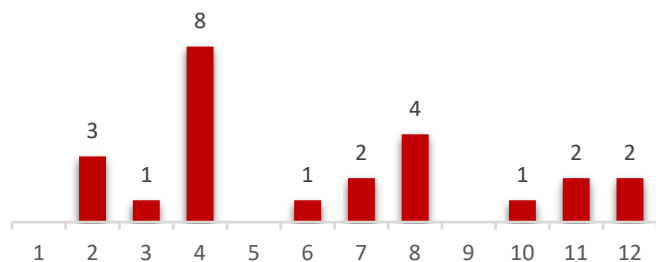

*If no weather conditions are specified, there were no falls during the session.

TOP SPONSORS

OFFICIAL SPONSORS & ADVERTISERS

Prosecco DOC UK Round

*Only WorldSBK

**Donington Park
 Falls per corner**

Corner with most falls: