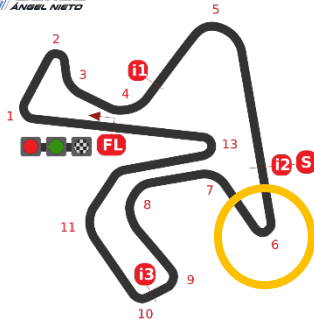

Corner with most falls:

23 falls at Turn 10

Corner	Falls per Corner	TOTAL
1	6	69
2	6	
3	3	
4	4	
5	11	
6	1	
7	1	
8	0	
9	2	
10	23	
11	4	
12	0	
13	0	
14	7	
15	0	
16	1	

Weather conditions:

	WorldSBK	WorldSSP	WorldSSP300	Yamaha Cup
FP1		Sunny	Sunny	
FP2	Sunny	Sunny	Sunny	
FP3				
Superpole		Cloudy	Part. Cloudy	Sunny
Race 1	Rain	Rain	Part. Cloudy	Part. Cloudy
Warm Up	Sunny			
Superpole Race	Sunny			
Race 2	Sunny	Sunny	Sunny	Cloudy > Rain

*If no weather conditions are specified, there were no falls during the session.

Motul Spanish Round

**Circuito de Jerez - Ángel Nieto
 Falls per corner**

Corner with most falls:

14 falls at Turn 6

Weather conditions: