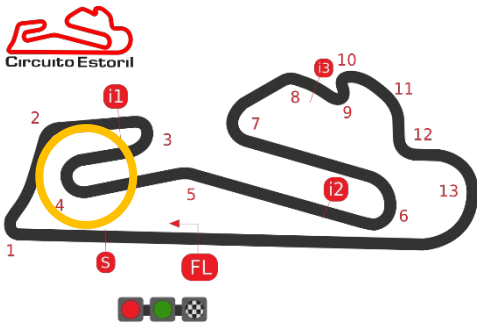

2021 FALLS REPORT

Pirelli Aragon Round

**MotorLand Aragon
 Falls per corner**

Corner with most falls:

9 falls at Turn 1 and Turn 2

Corner	Falls per Corner	TOTAL
1	9	55
2	9	
3	3	
4	0	
5	5	
6	0	
7	2	
8	2	
9	8	
10	1	
11	0	
12	5	
13	1	
14	7	
15	2	
16	1	
17	1	

*If no weather conditions are specified, there were no falls during the session.

2021 FALLS REPORT

Gaerne Estoril Round

Circuito Estoril
 Falls per corner

Corner with most falls:

6 falls at Turn 4

Weather conditions: