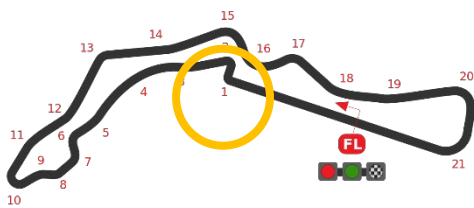

Corner	Falls per Corner	TOTAL
1	0	24
2	3	
3	1	
4	8	
5	0	
6	1	
7	2	
8	4	
9	0	
10	1	
11	2	
12	2	

*If no weather conditions are specified, there were no falls during the session.

Prosecco DOC Dutch Round

**Circuit TT Assen
 Falls per corner**

Corner with most falls:

15 falls at Turn 10

Corner	Falls per Corner	TOTAL
1	5	77
2	3	
3	5	
4	4	
5	11	
6	0	
7	2	
8	4	
9	3	
10	15	
11	3	
12	1	
13	0	
14	0	
15	6	
16	10	
17	4	
18	1	

Weather conditions:

	WorldSBK	WorldSSP	WorldSSP300	Yamaha Cup
FP1		Cloudy		
FP2	Cloudy	Cloudy	Cloudy	
FP3				
Superpole	Sunny	Part. Cloudy	Part. Cloudy	Cloudy
Race 1	Cloudy	Cloudy	Sunny	Sunny
Warm Up		Cloudy		
Superpole Race	Part. Cloudy			
Race 2	Cloudy	Cloudy	Cloudy	Cloudy

*If no weather conditions are specified, there were no falls during the session.

TOP SPONSORS

OFFICIAL SPONSORS & ADVERTISERS

2021 FALLS REPORT

Tissot Czech Round

Autodrom Most Falls per corner

Corner with most falls:

18 falls at Turn 1

Corner	Falls per Corner	TOTAL
1	18	67
2	8	
3	0	
4	0	
5	0	
6	0	
7	0	
8	0	
9	1	
10	4	
11	0	
12	1	
13	3	
14	0	
15	3	
16	9	
17	3	
18	1	
19	0	
20	8	
21	8	

Weather conditions:

	WorldSBK	WorldSSP	WorldSSP300	Yamaha Cup
FP1	Cloudy	Cloudy	Cloudy	
FP2		Cloudy	Rain > Cloudy	
FP3	Sunny			
Superpole	Sunny	Sunny	Sunny	
Race 1	Part Cloudy	Part Cloudy	Sunny	Sunny
Warm Up		Sunny		
Superpole Race				
Race 2	Part Cloudy	Sunny	Cloudy	Cloudy