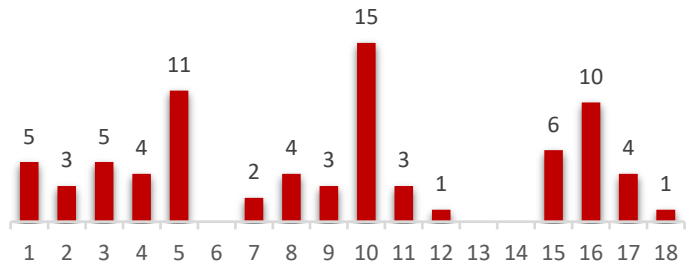

Corner	Falls per Corner	TOTAL
1	0	24
2	3	
3	1	
4	8	
5	0	
6	1	
7	2	
8	4	
9	0	
10	1	
11	2	
12	2	

*If no weather conditions are specified, there were no falls during the session.

Prosecco DOC Dutch Round

**Circuit TT Assen
 Falls per corner**