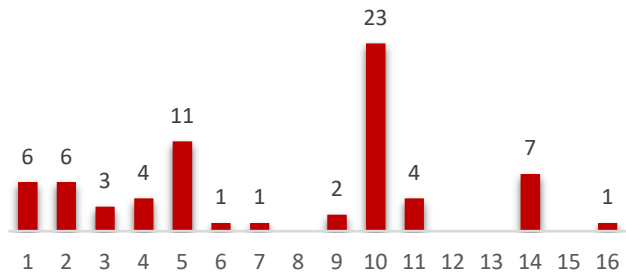

Corner with most falls:

23 falls at Turn 10

Corner	Falls per Corner	TOTAL
1	6	69
2	6	
3	3	
4	4	
5	11	
6	1	
7	1	
8	0	
9	2	
10	23	
11	4	
12	0	
13	0	
14	7	
15	0	
16	1	

Weather conditions:

	WorldSBK	WorldSSP	WorldSSP300	Yamaha Cup
FP1		Sunny	Sunny	
FP2	Sunny	Sunny	Sunny	
FP3				
Superpole		Cloudy	Part. Cloudy	Sunny
Race 1	Rain	Rain	Part. Cloudy	Part. Cloudy
Warm Up	Sunny			
Superpole Race	Sunny			
Race 2	Sunny	Sunny	Sunny	Cloudy > Rain