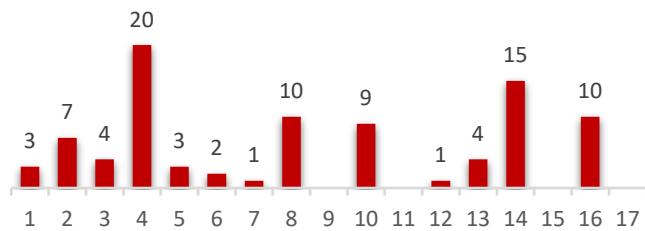

*If no weather conditions are specified, there were no falls during the session.

TOP SPONSORS

OFFICIAL SPONSORS & ADVERTISERS

Pirelli Made in Italy Emilia-Romagna Round

**Misano World Circuit "Marco Simoncelli"
 Falls per corner**

Corner with most falls:

20 falls at Turn 4

Corner	Falls per Corner	TOTAL
1	3	89
2	7	
3	4	
4	20	
5	3	
6	2	
7	1	
8	10	
9		
10	9	
11		
12	1	
13	4	
14	15	
15		
16	10	

Weather conditions:

	WorldSBK	WorldSSP	WorldSSP300	Yamaha Cup
FP1		Sunny	Sunny	-
FP2	Sunny	Sunny	Sunny	-
FP3	Sunny	-	-	-
Superpole	Sunny	Sunny	Sunny	Sunny
Race 1	Sunny	Sunny	Sunny	Sunny
Warm Up		Sunny	Sunny	-
Superpole Race	Sunny	-	-	-
Race 2	Sunny	Sunny	Sunny	Sunny