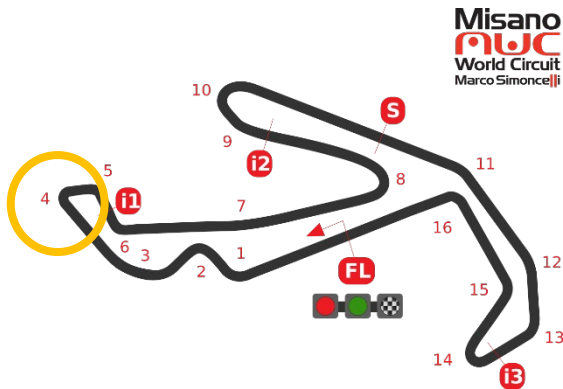

*If no weather conditions are specified, there were no falls during the session.

2021 FALLS REPORT

Gaerne Estoril Round

Circuito Estoril
 Falls per corner

Corner with most falls:

6 falls at Turn 4

Weather conditions:

	WorldSBK	WorldSSP
FP1	Sunny	Sunny
FP2	Sunny	Sunny
FP3		-
Superpole		Sunny
Race 1	Sunny	Sunny
Warm Up		
Superpole Race	Sunny	
Race 2	Sunny	Sunny

Corner	Falls per Corner	TOTAL
1	4	25
2	0	
3	3	
4	6	
5	0	
6	2	
7	4	
8	0	
9	1	
10	1	
11	0	
12	2	
13	2	

*If no weather conditions are specified, there were no falls during the session.

TOP SPONSORS

OFFICIAL SPONSORS & ADVERTISERS

Pirelli Made in Italy Emilia-Romagna Round

**Misano World Circuit "Marco Simoncelli"
 Falls per corner**