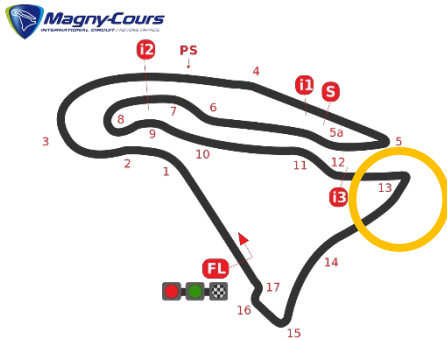

*If no weather conditions are specified, there were no falls during the session.

TOP SPONSORS

OFFICIAL SPONSORS & ADVERTISERS

2021 FALLS REPORT

Pirelli Navarra Round

**Circuito Navarra
 Falls per corner**

Corner with most falls:

6 falls at Turn 9

Corner	Falls per Corner	TOTAL
1	2	31
2	1	
3	4	
4	1	
5	1	
6	1	
7	0	
8	1	
9	6	
10	0	
11	4	
12	3	
13	3	
14	0	
15	4	

Weather conditions:

	WorldSBK	WorldSSP
FP1	Part Cloudy	Part Cloudy
FP2	Part Cloudy	Part Cloudy
FP3		
Superpole		Cloudy
Race 1	Sunny	Sunny
Warm Up	Sunny	Sunny
Superpole Race		
Race 2	Sunny	Sunny

*If no weather conditions are specified, there were no falls during the session.

Motul French Round

**Circuit de Nevers Magny-Cours
 Falls per corner**

Corner with most falls:

15 falls at Turn 13

Corner	Falls per Corner	TOTAL
0	2	64
1	3	
2	3	
3	3	
4	1	
5	11	
6	2	
7	6	
8	4	
9	3	
10		
11	1	
12		
13	15	
14	1	
15	3	
16		
17	6	