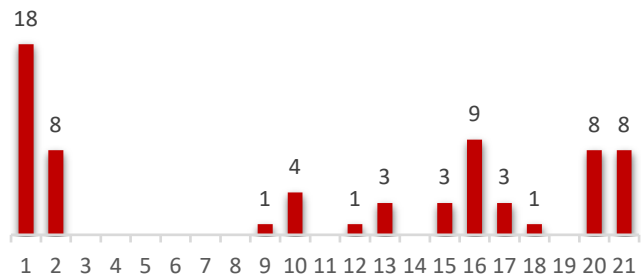

*If no weather conditions are specified, there were no falls during the session.

TOP SPONSORS

OFFICIAL SPONSORS & ADVERTISERS

2021 FALLS REPORT

Tissot Czech Round

Autodrom Most Falls per corner

Corner with most falls: