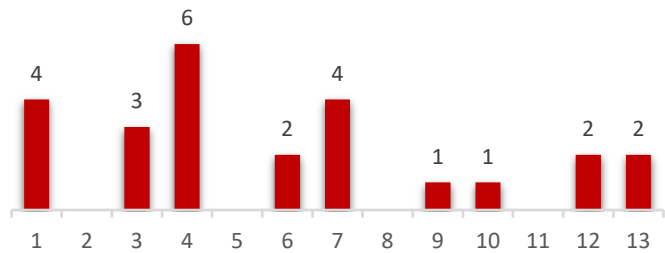

2021 FALLS REPORT

Pirelli Aragon Round

**MotorLand Aragon
 Falls per corner**

Corner with most falls:

9 falls at Turn 1 and Turn 2

Corner	Falls per Corner	TOTAL
1	9	55
2	9	
3	3	
4	0	
5	5	
6	0	
7	2	
8	2	
9	8	
10	1	
11	0	
12	5	
13	1	
14	7	
15	2	
16	1	
17	1	

*If no weather conditions are specified, there were no falls during the session.

2021 FALLS REPORT

Gaerne Estoril Round

Circuito Estoril
 Falls per corner

Corner with most falls:

6 falls at Turn 4

Weather conditions: