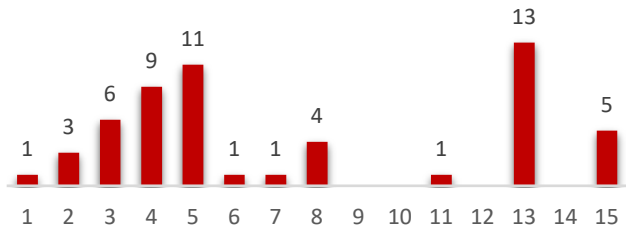

*If no weather conditions are specified, there were no falls during the session.

2021 FALLS REPORT

Motul Portuguese Round

**Autódromo Internacional do Algarve
 Falls per corner**

Corner with most falls:

13 falls at Turn 13