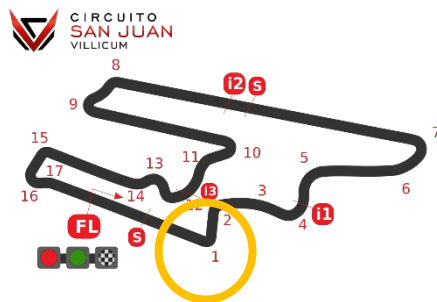

Motul Argentinean Round