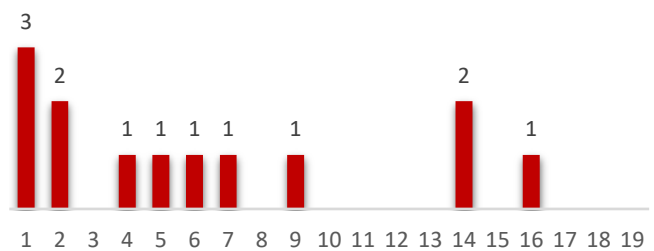

*If no weather conditions are specified, there were no falls during the session.

TOP SPONSORS

OFFICIAL SPONSORS & ADVERTISERS

Motul Argentinean Round

**Circuito San Juan Villicum
 Falls per corner**

Corner with most falls: