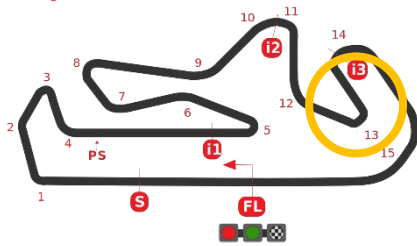

*If no weather conditions are specified, there were no falls during the session.

Motul Spanish Round

**Circuito de Jerez - Ángel Nieto
 Falls per corner**

Corner with most falls:

14 falls at Turn 6

Weather conditions:

	WorldSBK	WorldSSP	WorldSSP300
FP1	Cloudy	Cloudy	Cloudy
FP2	Cloudy	Cloudy	Cloudy
FP3			
Superpole		Sunny	Sunny
Race 1	Sunny	Sunny	Sunny
Warm Up			Sunny
Race 2	Sunny	-	Sunny

Corner	Falls per Corner	TOTAL
1	12	49
2	3	
3	0	
4	1	
5	1	
6	14	
7	0	
8	1	
9	5	
10	2	
11	3	
12	3	
13	4	

*If no weather conditions are specified, there were no falls during the session.

2021 FALLS REPORT

Motul Portuguese Round

**Autódromo Internacional do Algarve
 Falls per corner**

Corner with most falls:

13 falls at Turn 13