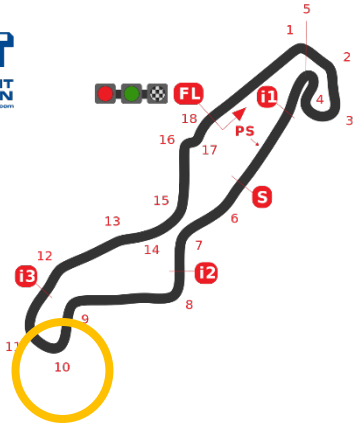

8 falls at Turn 4

Weather conditions:

	WorldSBK	Yamaha Cup
FP1	Cloudy	-
FP2	Part. Cloudy	-
FP3	Rain	-
Superpole	Rain > Cloudy	-
Race 1	Cloudy	Rain > Cloudy
Warm Up		-
Superpole Race	Rain > Cloudy	-
Race 2	Cloudy	Cloudy

Corner	Falls per Corner	TOTAL
1	0	24
2	3	
3	1	
4	8	
5	0	
6	1	
7	2	
8	4	
9	0	
10	1	
11	2	
12	2	

*If no weather conditions are specified, there were no falls during the session.

Prosecco DOC Dutch Round

**Circuit TT Assen
 Falls per corner**