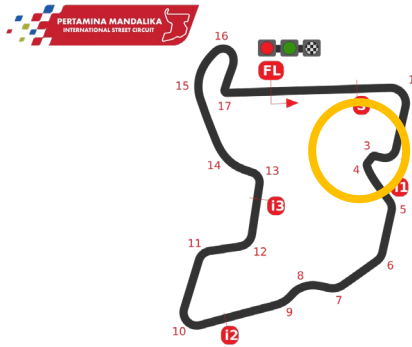

*If no weather conditions are specified, there were no falls during the session.

TOP SPONSORS

OFFICIAL SPONSORS & ADVERTISERS

Motul Argentinean Round

**Circuito San Juan Villicum
 Falls per corner**

Corner with most falls:

3 falls at Turn 1

Weather conditions:

	WorldSBK	WorldSSP
FP1		Sunny
FP2	Sunny	
FP3	Sunny	
Superpole	Sunny	Sunny
Race 1	Sunny	Sunny
Warm Up	Sunny	
Superpole Race		
Race 2		Sunny

Corner	Falls per Corner	TOTAL
1	3	13
2	2	
3	0	
4	1	
5	1	
6	1	
7	1	
8	0	
9	1	
10	0	
11	0	
12	0	
13	0	
14	2	
15	0	
16	1	
17	0	
18	0	
19	0	

*If no weather conditions are specified, there were no falls during the session.

Pirelli Indonesian Round

**Mandalika International Street Circuit
 Falls per corner**

Corner with most falls:

3 falls at Turn 3