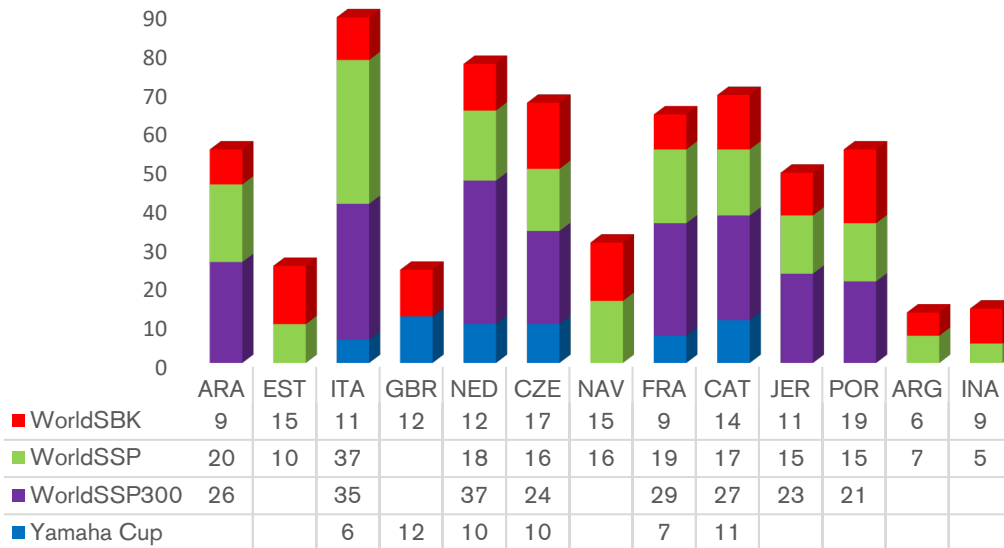

Falls Report

2021 FALLS REPORT

WorldSBK
INFORMATION

Season	Total Falls	WorldSBK	# events	Average fall/event	WorldSSP	# events	Average fall/event	WorldSSP300	# event	Average fall/event
2021	632	159	13	12	197	12	16	220	8	28
2020	466	109	8	14	120	8	15	238	7	34
2019	564	134	13	10	152	12	13	278	9	31

Yamaha Cup	# event	Average fall/event
56	6	11
	-	-
	-	-

2021 FALLS BY ROUND

ROUND	CIRCUIT	WorldSBK	WorldSSP	WorldSSP 300	Yamaha Cup	Total
1	Aragon Round MotorLand Aragón	9	20	26	-	55
2	Estoril Round Circuito Estoril	15	10	-	-	25
3	Emilia Romagna and Riviera di Rimini Round Misano World Circuit "Marco Simoncelli"	11	37	35	6	89
4	UK Round Donington Park	12	-	-	12	24
5	Dutch Round TT Circuit Assen	12	18	37	10	77
6	Czech Round Autodrom Most	17	16	24	10	67
7	Navarra Round Circuito de Navarra	15	16	-	-	31
8	French Round Circuit de Nevers Magny-Cours	9	19	29	7	64
9	Catalunya Round Circuit de Barcelona-Catalunya	14	17	27	11	69
10	Spanish Round Circuito de Jerez - Ángel Nieto	11	15	23	-	49
11	Portuguese Round Autódromo Internacional do Algarve	19	15	21	-	55
12	Argentinean Round Circuito San Juan Villicum	6	7	-	-	13
13	Indonesian Round Pertamina Mandalika International Street Circuit	9	5	-	-	14
	Total	160	197	220	53	632

TOP SPONSORS

OFFICIAL SPONSORS & ADVERTISERS

2021 FALLS REPORT

FALLS BY ROUND

2021 FALLS PER SESSION

	WorldSBK	WorldSSP	WorldSSP300	Yamaha Cup	Total
Free Practice 1	12	22	19	2	65
Free Practice 2	25	31	23		79
Free Practice 3 (only WorldSBK)	9				9
Tissot Superpole	9	30	25	8	72
Race 1	46	52	73	32	203
Warm Up	4	12	14		30
Tissot Superpole Race (only WorldSBK)	19				19
Race 2	35	50	66	14	165
Total	159	197	220	56	632