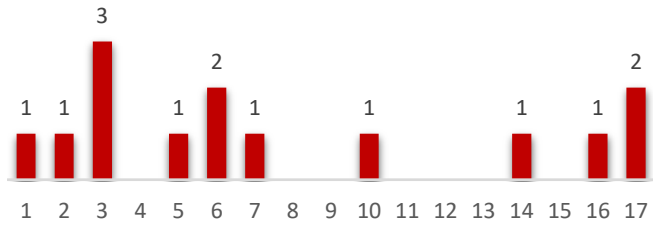

**Mandalika International Street Circuit
Falls per corner**

Corner with most falls:

3 falls at Turn 3

Corner	Falls per Corner	TOTAL
1	1	14
2	1	
3	3	
4	0	
5	1	
6	2	
7	1	
8	0	
9	0	
10	1	
11	0	
12	0	
13	0	
14	1	
15	0	
16	1	
17	2	

Weather conditions:

	WorldSBK	WorldSSP
FP1	Part. Cloudy	Part. Cloudy
FP2	Cloudy	Part. Cloudy
FP3	Cloudy	
Superpole		
Race 1		Rain
Warm Up		
Race 2	Rain	Rain

*If no weather conditions are specified, there were no falls during the session.