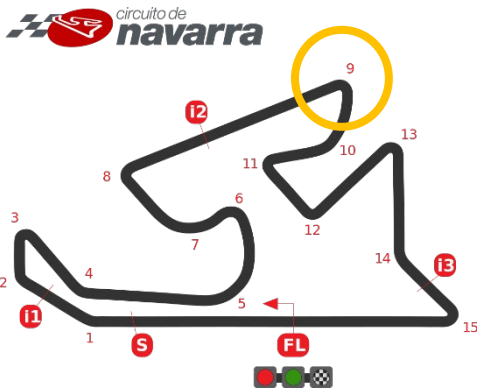

*If no weather conditions are specified, there were no falls during the session.

TOP SPONSORS

OFFICIAL SPONSORS & ADVERTISERS

2021 FALLS REPORT

Tissot Czech Round

Autodrom Most Falls per corner

Corner with most falls:

18 falls at Turn 1

Corner	Falls per Corner	TOTAL
1	18	67
2	8	
3	0	
4	0	
5	0	
6	0	
7	0	
8	0	
9	1	
10	4	
11	0	
12	1	
13	3	
14	0	
15	3	
16	9	
17	3	
18	1	
19	0	
20	8	
21	8	

Weather conditions:

	WorldSBK	WorldSSP	WorldSSP300	Yamaha Cup
FP1	Cloudy	Cloudy	Cloudy	
FP2		Cloudy	Rain > Cloudy	
FP3	Sunny			
Superpole	Sunny	Sunny	Sunny	
Race 1	Part Cloudy	Part Cloudy	Sunny	Sunny
Warm Up		Sunny		
Superpole Race				
Race 2	Part Cloudy	Sunny	Cloudy	Cloudy

*If no weather conditions are specified, there were no falls during the session.

TOP SPONSORS

OFFICIAL SPONSORS & ADVERTISERS

2021 FALLS REPORT

Pirelli Navarra Round

**Circuito Navarra
 Falls per corner**

Corner with most falls:

6 falls at Turn 9

Corner	Falls per Corner	TOTAL
1	2	31
2	1	
3	4	
4	1	
5	1	
6	1	
7	0	
8	1	
9	6	
10	0	
11	4	
12	3	
13	3	
14	0	
15	4	

Weather conditions:

	WorldSBK	WorldSSP
FP1	Part Cloudy	Part Cloudy
FP2	Part Cloudy	Part Cloudy
FP3		
Superpole		Cloudy
Race 1	Sunny	Sunny
Warm Up	Sunny	Sunny
Superpole Race		
Race 2	Sunny	Sunny